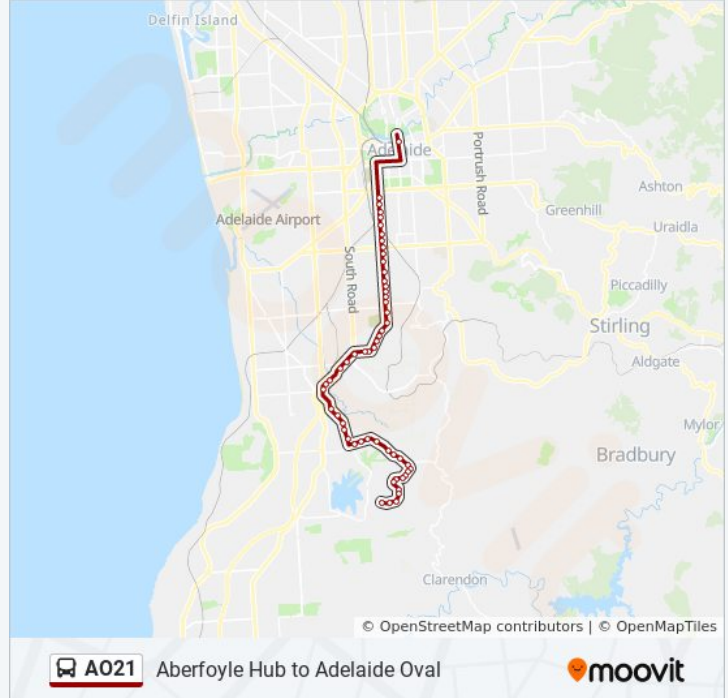

AO21 bus Info

Direction: Aberfoyle Hub

Stops: 54

Trip Duration: 50 min

Line Summary:

Stop 22 Fiveash Dr - East side
Stop 23 Fiveash Dr - East side
Stop 24 Ayliffes Rd - South side
Stop 24A Ayliffes Rd - South side
Stop 25 Main South Rd - South East side
Stop 26 Main South Rd - South East side
Stop 27 Main South Rd - South East side
Stop 28 Main South Rd - South East side
Stop 30 Flagstaff Rd - East side
Stop 31 Flagstaff Rd - East side
Stop 32 Flagstaff Rd - North East side
Stop 33 Flagstaff Rd - East side
Stop 34 Flagstaff Rd - East side
Stop 35 Flagstaff Rd - East side
Stop 36 Black Rd - North side
Stop 37 Black Rd - North West side
Stop 38 Black Rd - North side
Stop 38A Black Rd - North side
Stop 41A Black Rd - North East side
Stop 42 Black Rd - North side
Stop 43 Black Rd - North side
Stop 44 Oakridge Rd - North East side
Stop 45 Oakridge Rd - North East side
Stop 45A Sunnymeade Dr - South East side
Stop 46 Sunnymeade Dr - East side
Stop 47 Sunnymeade Dr - South side
Stop 47A Sunnymeade Dr - South side
Stop 49 Hub Dr - East side
Stop 51 Hub Dr - East side
Stop 52 Hub Dr - East side
Stop 53 Hub Dr - South East side
Stop 53H Hub Dr - South side
Zone A Aberfoyle Hub Interchange

Direction: Adelaide Oval

53 stops

[VIEW LINE SCHEDULE](#)

Zone C Aberfoyle Hub Interchange

Stop 53H Hub Dr - North side

Stop 53 Hub Dr - North West side

Stop 52 Hub Dr - West side

Stop 51 Hub Dr - West side

Stop 49 Hub Dr - West side

Stop 47A Sunnymeade Dr - North side

Stop 47 Sunnymeade Dr - North side

Stop 46 Sunnymeade Dr - West side

Stop 45A Sunnymeade Dr - North West side

Stop 45 Oakridge Rd - South West side

AO21 bus Info

Direction: Adelaide Oval

Stops: 53

Trip Duration: 67 min

Line Summary:

Stop 23 Fiveash Dr - West side

Stop 22 Fiveash Dr - West side

Stop 21 Fiveash Dr - West side