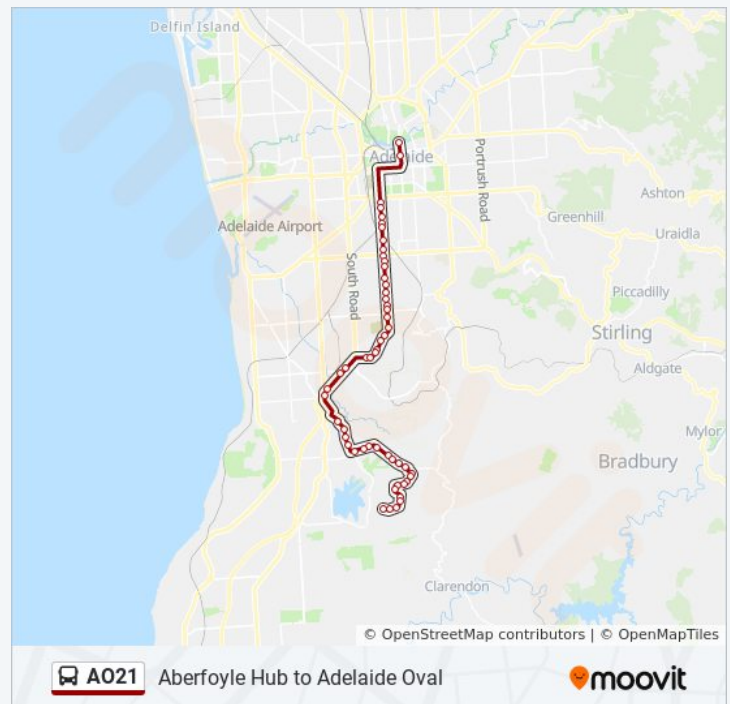

Direction: Adelaide Oval

53 stops

[VIEW LINE SCHEDULE](#)

Zone C Aberfoyle Hub Interchange

Stop 53H Hub Dr - North side

Stop 53 Hub Dr - North West side

Stop 52 Hub Dr - West side

Stop 51 Hub Dr - West side

Stop 49 Hub Dr - West side

Stop 47A Sunnymeade Dr - North side

Stop 47 Sunnymeade Dr - North side

Stop 46 Sunnymeade Dr - West side

Stop 45A Sunnymeade Dr - North West side

Stop 45 Oakridge Rd - South West side

Stop 27 Main South Rd - North West side

Stop 26 Main South Rd - North West side

Stop 24A Ayliffes Rd - North side

Stop 24 Ayliffes Rd - North side

AO21 bus Time Schedule

Adelaide Oval Route Timetable:

Sunday	Not Operational
Monday	Not Operational
Tuesday	Not Operational
Wednesday	Not Operational
Thursday	Not Operational
Friday	Not Operational
Saturday	10:58 - 11:28

AO21 bus Info

Direction: Adelaide Oval

Stops: 53

Trip Duration: 67 min

Line Summary:

Stop 23 Fiveash Dr - West side

Stop 22 Fiveash Dr - West side

Stop 21 Fiveash Dr - West side