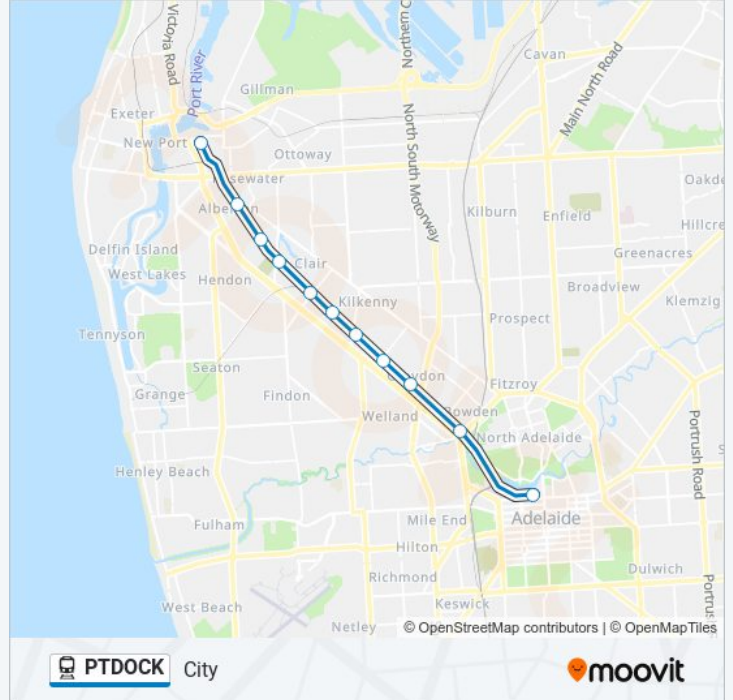

The PTDOCK train line (City) has 2 routes. For regular weekdays, their operation hours are:

(1) City: 00:00 - 23:30(2) Port Dock: 00:00 - 23:30

Use the Moovit App to find the closest PTDOCK train station near you and find out when is the next PTDOCK train arriving.

**Direction: City**

11 stops

[VIEW LINE SCHEDULE](#)

Port Dock  
Alberton  
Cheltenham  
St Clair  
Woodville  
Woodville Park  
Kilkenny  
West Croydon  
Croydon  
Bowden  
Adelaide

**PTDOCK train Time Schedule**

City Route Timetable:

Sunday	00:18 - 23:48
Monday	00:18 - 23:30
Tuesday	00:00 - 23:30
Wednesday	00:00 - 23:30
Thursday	00:00 - 23:30
Friday	00:00 - 23:30
Saturday	00:00 - 23:48

**PTDOCK train Info****Direction:** City**Stops:** 11**Trip Duration:** 23 min**Line Summary:**

Port Dock Route Timetable:

Sunday	00:09 - 23:39
Monday	00:09 - 23:30
Tuesday	00:00 - 23:30
Wednesday	00:00 - 23:30
Thursday	00:00 - 23:30
Friday	00:00 - 23:30
Saturday	00:00 - 23:39

**PTDOCK train Info**