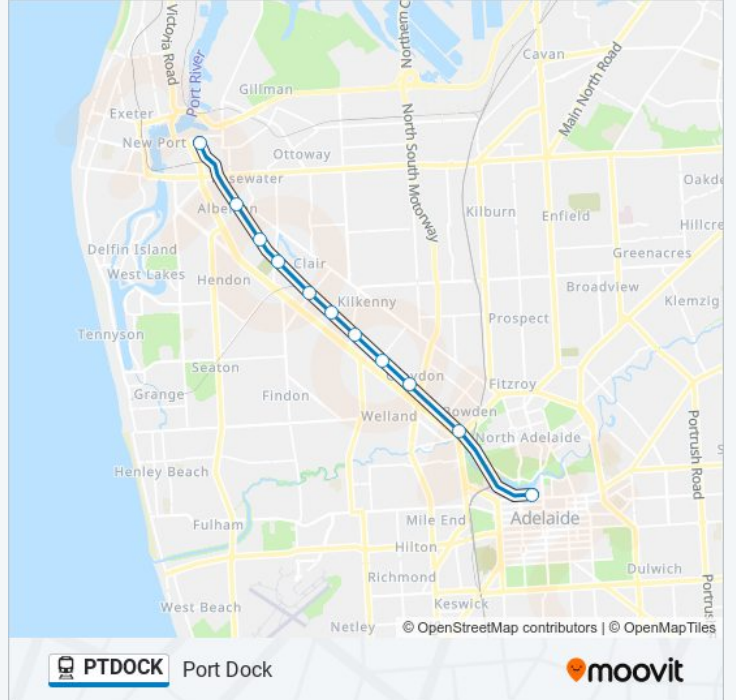

The PTDOCK train line (City) has 2 routes. For regular weekdays, their operation hours are:

(1) City: 00:00 - 23:30(2) Port Dock: 00:00 - 23:30

Use the Moovit App to find the closest PTDOCK train station near you and find out when is the next PTDOCK train arriving.

**Direction: Port Dock**

11 stops

[VIEW LINE SCHEDULE](#)

- Adelaide
- Bowden
- Croydon
- West Croydon
- Kilkenny
- Woodville Park
- Woodville
- St Clair
- Cheltenham
- Alberton
- Port Dock

**PTDOCK train Time Schedule**

Port Dock Route Timetable:

Sunday	00:09 - 23:39
Monday	00:09 - 23:30
Tuesday	00:00 - 23:30
Wednesday	00:00 - 23:30
Thursday	00:00 - 23:30
Friday	00:00 - 23:30
Saturday	00:00 - 23:39

**PTDOCK train Info**

**Direction:** Port Dock

**Stops:** 11

**Trip Duration:** 22 min

**Line Summary:**

PTDOCK train time schedules and route maps are available in an offline PDF at [moovitapp.com](https://moovitapp.com). Use the Moovit App to see live bus times, train schedule or subway schedule, and step-by-step directions for all public transit in Adelaide.