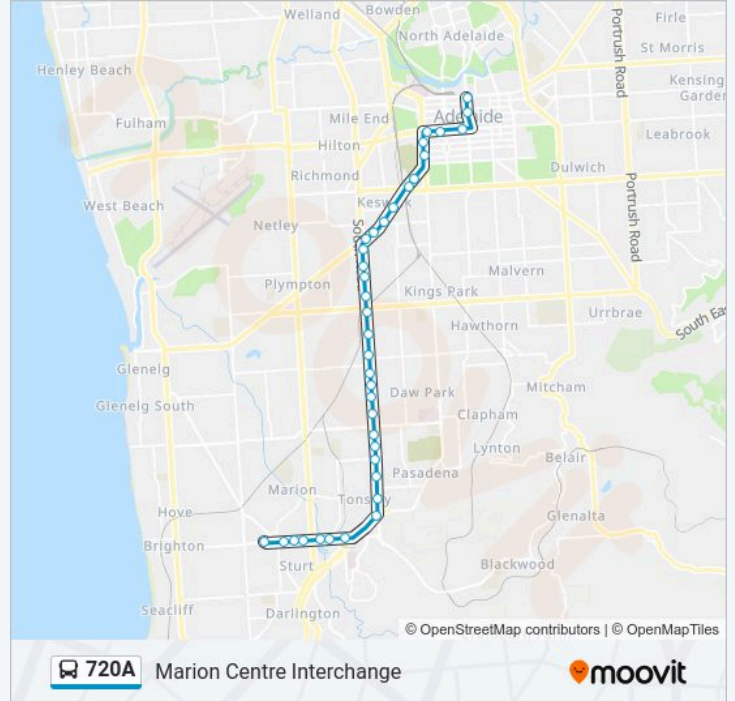

 **720A**

Marion Centre Interchange

Get The App

The 720A bus line Marion Centre Interchange has one route. For regular weekdays, their operation hours are:

(1) Marion Centre Interchange: 11:45 - 17:45

Use the Moovit App to find the closest 720A bus station near you and find out when is the next 720A bus arriving.

Direction: Marion Centre Interchange

37 stops

[VIEW LINE SCHEDULE](#)

Stop B1 King William St - East side

Stop D2 King William St - East side

Stop W Grote St - South side

Stop X1 Grote St - South side

Stop Y1 Grote St - South side

Stop H1 West Tce - East side

Stop J1 West Tce - East side

Stop Z1 Anzac Hwy - South East side

Stop 1 Anzac Hwy - South East side

Stop 2 Anzac Hwy - South East side

Stop 3 Anzac Hwy - South East side

Stop 4 Anzac Hwy - South East side

720A bus Info

Direction: Marion Centre Interchange

Stops: 37

Trip Duration: 38 min

Line Summary:

- Stop 14 South Rd - East side
- Stop 15 South Rd - East side
- Stop 16 South Rd - East side
- Stop 18 South Rd - East side
- Stop 19 South Rd - East side
- Stop 20 South Rd - East side
- Stop 21 South Rd - East side
- Stop 23 South Rd - East side
- Stop 25 Main South Rd - South East side
- Stop 28 Sturt Rd - South side
- Stop 29 Sturt Rd - South side
- Stop 29A Sturt Rd - South side
- Stop 29B Sturt Rd - South side
- Stop 29C Sturt Rd - South side
- Stop 29D Sturt Rd - South side
- Zone F Marion Interchange - South side