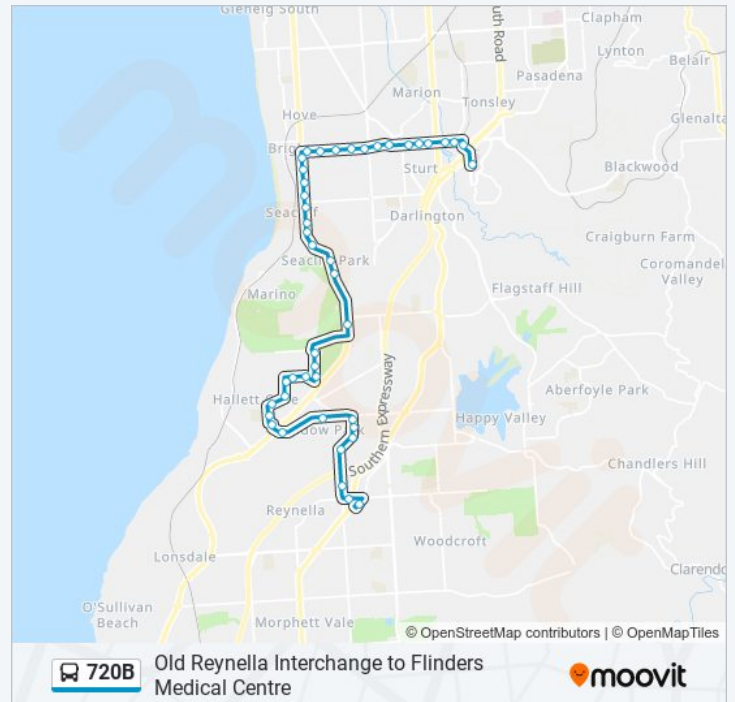

### Direction: Old Reynella

44 stops

[VIEW LINE SCHEDULE](#)

Zone B Flinders Medical Centre

Stop 27A Flinders Dr - West side

Stop 29 Sturt Rd - South side

Stop 29A Sturt Rd - South side

Stop 29B Sturt Rd - South side

Stop 46 Aroona Rd - East side

Stop 46A Aroona Rd - East side

Stop 47 Aroona Rd - East side

Stop 47A Barramundi Dr - South side

Stop 47B Barramundi Dr - South side

Stop 48 Quailo Ave - East side

Stop 49 Quailo Ave - East side

Stop 50 Quailo Ave - South side

Stop 51 Quailo Ave - East side

Zone B Hallett Cove Shopping Centre

Stop 53 Patpa Dr - North side

Stop 54 Patpa Dr - North side

Stop 55 Young St - East side

Stop 56 Young St - East side

Stop 57 Young St - East side

Stop 58 Young St - East side

Stop 59 Young St - East side

Stop 45A Grant Rd - North side

Zone A Old Reynella Interchange

720B bus time schedules and route maps are available in an offline PDF at [moovitapp.com](https://www.moovitapp.com). Use the Moovit App to see live bus times, train schedule or subway schedule, and step-by-step directions for all public transit in Adelaide.