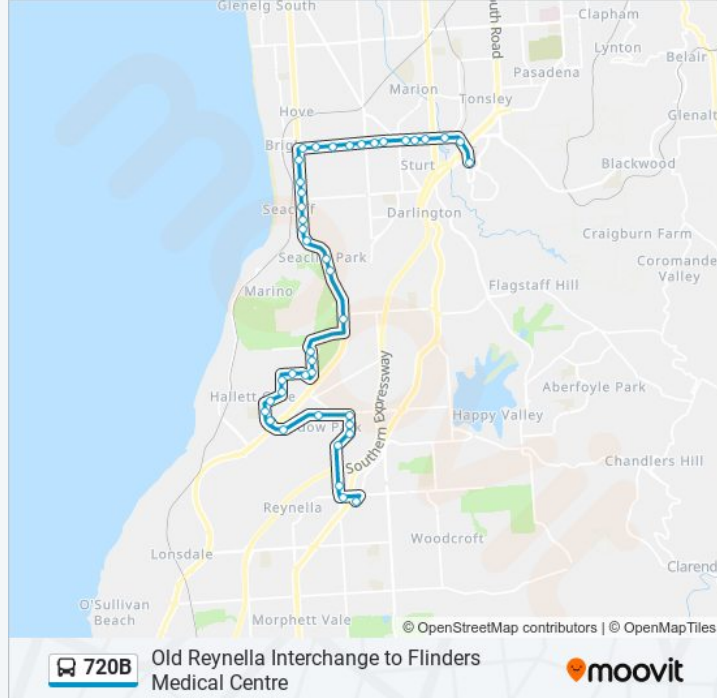

Stop 34 Sturt Rd - North side

Stop 33 Sturt Rd - North side

Stop 32 Sturt Rd - North side

Stop 31 Sturt Rd - North side

Zone I Marion Interchange - South side

Stop 29D Sturt Rd - North side

Stop 29C Sturt Rd - North side

Stop 29B Sturt Rd - North side

Stop 29A Sturt Rd - North side

Stop 27A Flinders Dr - East side

Zone A Flinders Medical Centre

### Direction: Old Reynella

44 stops

[VIEW LINE SCHEDULE](#)

Zone B Flinders Medical Centre

Stop 27A Flinders Dr - West side

Stop 29 Sturt Rd - South side

Stop 29A Sturt Rd - South side

Stop 29B Sturt Rd - South side

Stop 29C Sturt Rd - South side

Stop 29D Sturt Rd - South side

Zone F Marion Interchange - South side