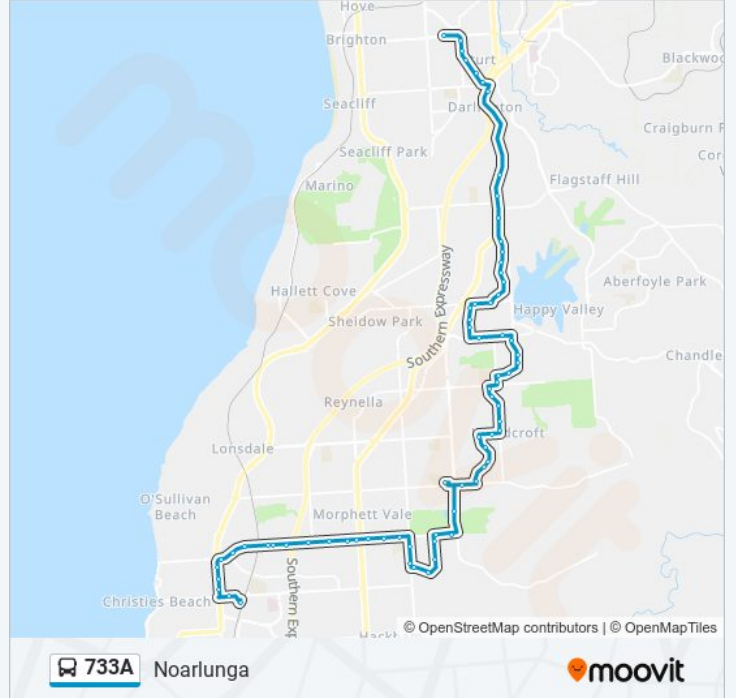

733A bus Info

Direction: Noarlunga

Stops: 69

Trip Duration: 50 min

Line Summary:

- Stop 38E Kenihans Rd - North side
- Stop 39 Regency Rd - East side
- Stop 39A Regency Rd - East side
- Stop 39B Regency Rd - East side
- Stop 40 Regency Rd - South East side
- Stop 41 Regency Rd - South side
- Stop 42 Byards Rd - East side
- Stop 43 Sir James Hardy Way - East side
- Stop 43A Sir James Hardy Way - North East side
- Stop 43B Sir James Hardy Way - East side
- Stop 44 Sir James Hardy Way - East side
- Stop 44A Sir James Hardy Way - East side
- Stop 45 Pimpala Rd - South side
- Stop 46 Investigator Dr - East side
- Stop 46A Investigator Dr - North East side
- Stop 46B Investigator Dr - East side
- Stop 46C Investigator Dr - South East side
- Stop 46D Investigator Dr - North East side
- Stop 47 Bains Rd - South side
- Stop 48 / Zone A Woodcroft Community Centre
- Stop 48A Panalatinga Rd - East side
- Stop 49 Wheatsheaf Rd - South side
- Stop 49A Wheatsheaf Rd - South side
- Stop 50T Taylors Ave - East side
- Stop 51T Taylors Ave - East side
- Stop 52T Taylors Ave - South side
- Stop 53T Taylors Ave - South side
- Stop 54 States Rd - West side
- Stop 53 States Rd - West side
- Stop 54W Wheatsheaf Rd - South side
- Stop 55 Wheatsheaf Rd - South side
- Stop 56 Wheatsheaf Rd - South side
- Stop 57 Flaxmill Rd - South side