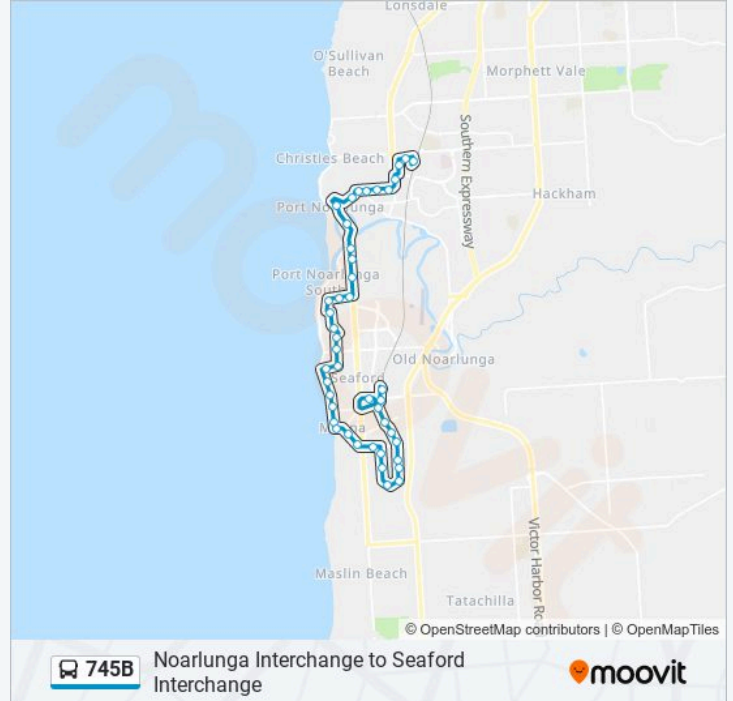

Stop 65A David Witton Dr - South side

Stop 66 David Witton Dr - East side

Stop 67 Dyson Rd - East side

Stop 68 Murray Rd - South side

Stop 69 Murray Rd - South side

Stop 69A Murray Rd - South side

Stop 70 Murray Rd - South side

Stop 87 Esplanade St - East side

Stop 87A Nashwauk Cres - North side

Stop 88 Nashwauk Cres - North East side

Stop 88A Nashwauk Cres - North side

Stop 88B Dalkeith Rd - North side

Stop 95 Grand Blvd - East side

Stop 94 Grand Blvd - East side

Stop 93 Grand Blvd - North side

Stop 92 Grand Blvd - West side

Stop 91 Grand Blvd - West side

Stop 90 Grand Blvd - West side

Stop 89 Grand Blvd - West side

Stop 88 Grand Blvd - West side

Stop 87 Grand Blvd - South West side

Stop 86 Grand Blvd - South West side

Stop 85 The Parade - North side

Stop 84G Griffiths Dr - North side

Zone B Seaford Interchange

745B bus time schedules and route maps are available in an offline PDF at moovitapp.com. Use the Moovit App to see live bus times, train schedule or subway schedule, and step-by-step directions for all public transit in Adelaide.