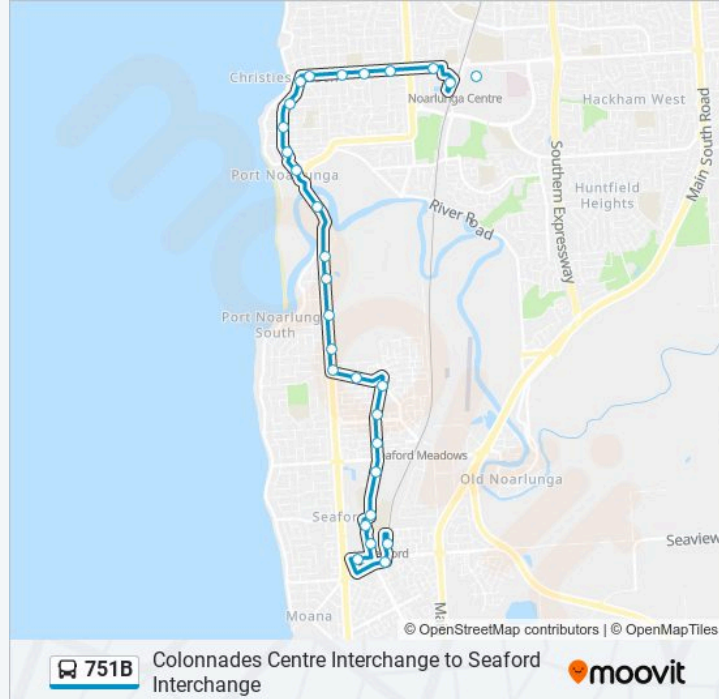

 **751B**

Colonnades Centre Interchange to Seaford Interchange

Get The App

The 751B bus line Colonnades Centre Interchange to Seaford Interchange has one route. For regular weekdays, their operation hours are:

Zone B Noarlunga Centre Interchange - West side

Stop 65 Beach Rd - South side

Stop 66 Beach Rd - South side

Stop 67 Beach Rd - South side

Stop 68 Beach Rd - South side

Stop 69 Beach Rd - South side

Stop 69A Witton Rd - East side

751B bus Info

Direction: Seaford

Stops: 29

Trip Duration: 19 min

Line Summary:

Stop 83 Grand Blvd - East side

Stop 83A Grand Blvd - East side

Stop 84 Grand Blvd - East side

Stop 84A Grand Blvd - East side

Stop 84B Grand Blvd - East side

Stop 85 The Parade - South side

Stop 84G Griffiths Dr - North side

Zone A Seaford Interchange

751B bus time schedules and route maps are available in an offline PDF at moovitapp.com. Use the Moovit App to see live bus times, train schedule or subway schedule, and step-by-step directions for all public transit in Adelaide.