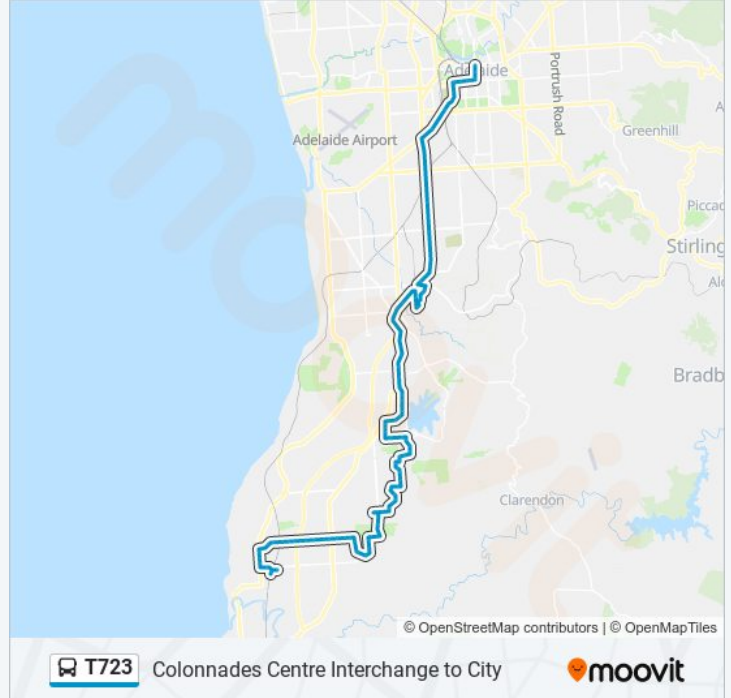

**T723 bus Info**

**Direction:** City

**Stops:** 84

**Trip Duration:** 82 min

**Line Summary:**

Stop 53T Taylors Ave - North side  
Stop 52T Taylors Ave - North side  
Stop 51T Taylors Ave - West side  
Stop 50T Taylors Ave - West side  
Stop 49A Wheatsheaf Rd - North side  
Stop 49 Wheatsheaf Rd - North side  
Stop 48A Panalatinga Rd - West side  
Stop 48 / Zone B Woodcroft Community Centre  
Stop 47 Bains Rd - North side  
Stop 46D Investigator Dr - West side  
Stop 46C Investigator Dr - North West side  
Stop 46B Investigator Dr - West side  
Stop 46A Investigator Dr - South West side  
Stop 46 Investigator Dr - West side  
Stop 45 Pimpala Rd - North side  
Stop 44 Sir James Hardy Way - West side  
Stop 43B Sir James Hardy Way - West side  
Stop 43A Sir James Hardy Way - South West side  
Stop 43 Sir James Hardy Way - West side  
Stop 42 Byards Rd - West side  
Stop 41 Regency Rd - North side  
Stop 40 Regency Rd - North West side  
Stop 39B Regency Rd - West side  
Stop 39A Regency Rd - West side  
Stop 39 Regency Rd - West side  
Stop 38E Kenihans Rd - South side  
Stop 38D Kenihans Rd - South side  
Stop 38C Tripoli Rd - West side  
Stop 38B Tripoli Rd - West side  
Stop 38A Tripoli Rd - West side  
Stop 38 Candy Rd - North side  
Stop 37 Candy Rd - North side  
Stop 36 Serpentine Rd - North side