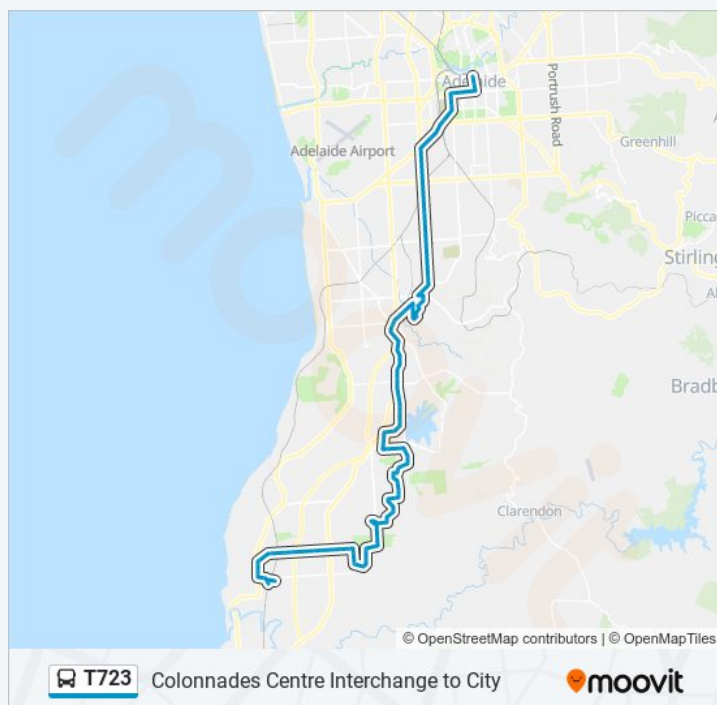

Stop 26B University Dr - East side

Stop 26D University Dr - East side

Zone B Flinders Medical Centre

Stop 28 Main South Rd - South East side

Stop 29 Main South Rd - South East side

Stop 30 Main South Rd - South East side

Stop 30A Main South Rd - South East side

Stop 31 Main South Rd - South East side

Stop 32 Main South Rd - East side

Stop 33 Main South Rd - East side

Stop 34 Chandlers Hill Rd - North East side

Stop 34A Bluehills Rd - East side

Stop 35 Bluehills Rd - East side

Stop 35A Bluehills Rd - East side

Stop 35B Bluehills Rd - East side

Stop 36 Serpentine Rd - South East side

Stop 37 Candy Rd - South side

Stop 38 Candy Rd - South side

|           |                 |
|-----------|-----------------|
| Monday    | 15:32 - 17:12   |
| Tuesday   | 15:32 - 17:12   |
| Wednesday | 15:32 - 17:12   |
| Thursday  | 15:32 - 17:12   |
| Friday    | 15:32 - 17:12   |
| Saturday  | Not Operational |

### T723 bus Info

**Direction:** Colonnades

**Stops:** 85

**Trip Duration:** 94 min

**Line Summary:**

T723

Colonnades Centre Interchange to City

moovit