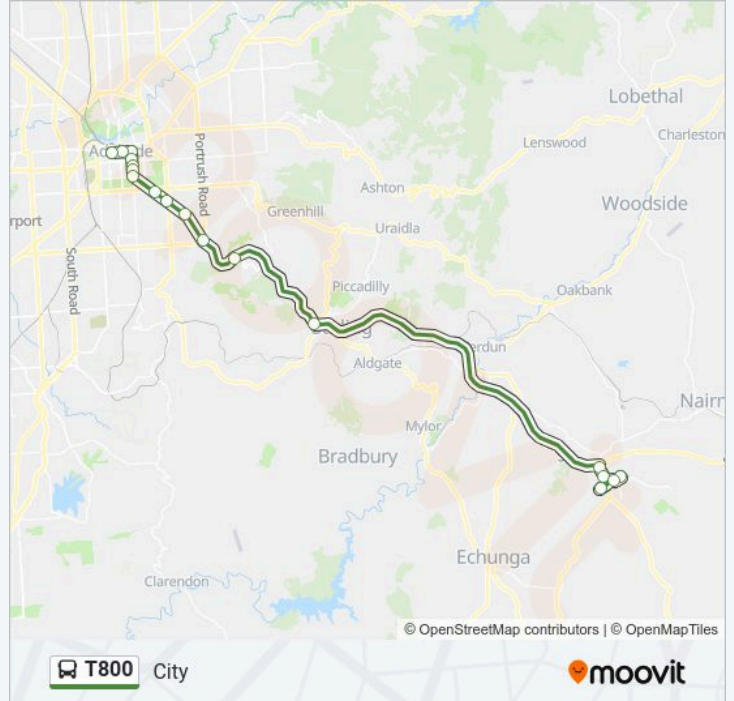

 **T800**

City

Get The App

The T800 bus line (City) has 2 routes. For regular weekdays, their operation hours are:

(1) City: 05:25 - 22:00(2) Mt Barker: 06:23 - 23:00

Use the Moovit App to find the closest T800 bus station near you and find out when is the next T800 bus arriving.

Direction: City

18 stops

[VIEW LINE SCHEDULE](#)

Zone A Dutton Rd Park 'n' Ride
Stop 64 Hutchinson St - West side
Zone A Dumas St Park 'n' Ride
Stop 63 Adelaide Rd - West side
Stop 62 Adelaide Rd - West side
Stop 24 Crafers Ramp - South side
Stop 16 South Eastern Fwy - South East side
Stop 13 Glen Osmond Rd - South West side
Stop 8 Glen Osmond Rd - South West side
Stop 5 Glen Osmond Rd - South side
Stop 1 Glen Osmond Rd - South West side
Stop P1 Pulteney St - West side
Stop R1 Pulteney St - West side
Stop S1 Pulteney St - West side
Stop U1 Pulteney St - West side
Stop W2 Pulteney St - West side
Stop U1 Grenfell St - South side
Stop W2 Currie St - South side

T800 bus Time Schedule

City Route Timetable:

Sunday	07:00 - 21:30
Monday	05:25 - 22:00
Tuesday	05:25 - 22:00
Wednesday	05:25 - 22:00
Thursday	05:25 - 22:00
Friday	05:25 - 22:00
Saturday	07:00 - 22:00

T800 bus Info

Direction: City

Stops: 18

Trip Duration: 52 min

Line Summary:

Direction: Mt Barker

19 stops

[VIEW LINE SCHEDULE](#)

- Stop D1 Currie St - North side
- Stop F1 Grenfell St - North side
- Stop D2 Pulteney St - East side
- Stop E1 Pulteney St - East side
- Stop G1 Pulteney St - East side
- Stop I1 Pulteney St - East side
- Stop K1 Pulteney St - East side
- Stop 1 Glen Osmond Rd - North East side
- Stop 5 Glen Osmond Rd - North side
- Stop 8 Glen Osmond Rd - North East side
- Stop 14 Mt Barker Rd - North side
- Stop 16 South Eastern Fwy - North West side
- Stop 24A / Zone B Crafers Park N Ride
- Stop 25 Main St - North side
- Stop 62 Adelaide Rd - East side
- Stop 63 Adelaide Rd - East side
- Zone B Dumas St Park 'n' Ride
- Stop 64 Hutchinson St - East side