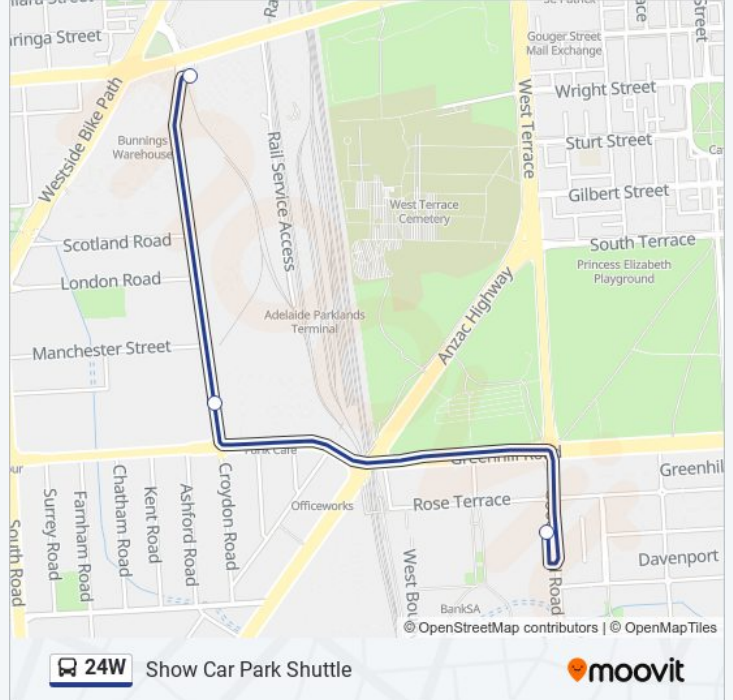

 24W

Show Car Park Shuttle

Get The App

The 24W bus line (Show Car Park Shuttle) has 2 routes. For regular weekdays, their operation hours are:

(1) Adelaide Showgrounds: 07:00 - 21:40(2) Car Park Shuttle: 07:10 - 22:00

Use the Moovit App to find the closest 24W bus station near you and find out when is the next 24W bus arriving.

Direction: Adelaide Showgrounds

2 stops

[VIEW LINE SCHEDULE](#)

Netball SA Stadium

Zone A Adelaide Showground

24W bus Time Schedule

Adelaide Showgrounds Route Timetable:

Sunday	07:00 - 21:40
Monday	Not Operational
Tuesday	Not Operational
Wednesday	Not Operational
Thursday	Not Operational
Friday	Not Operational
Saturday	07:00 - 22:40

24W bus Info

Direction: Adelaide Showgrounds

Stops: 2

Trip Duration: 10 min

Line Summary:

Direction: Car Park Shuttle

2 stops

[VIEW LINE SCHEDULE](#)