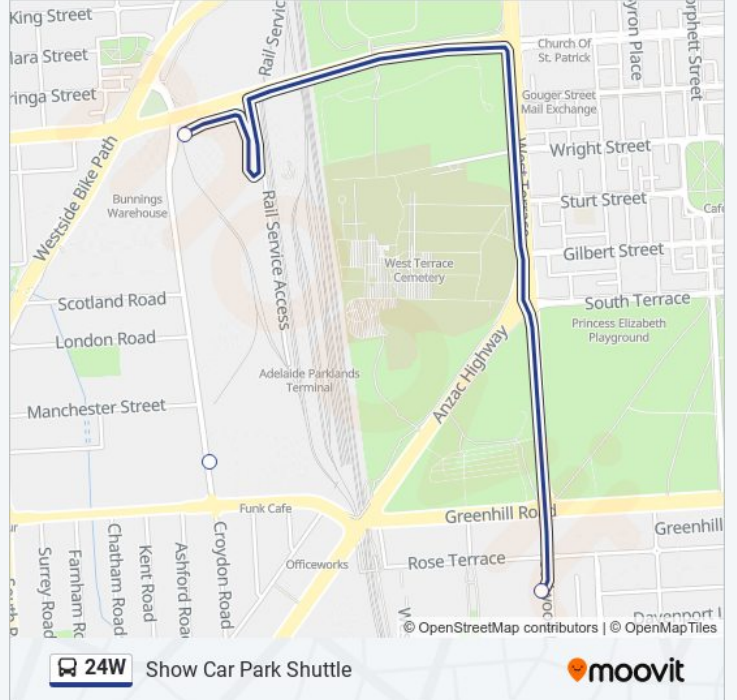

Use the Moovit App to find the closest 24W bus station near you and find out when is the next 24W bus arriving.

Direction: Adelaide Showgrounds

2 stops

[VIEW LINE SCHEDULE](#)

Netball SA Stadium

Zone A Adelaide Showground

24W bus Info

Direction: Adelaide Showgrounds

Stops: 2

Trip Duration: 10 min

Line Summary:

Direction: Car Park Shuttle

2 stops

[VIEW LINE SCHEDULE](#)

Zone A Adelaide Showground

Netball SA Stadium

24W bus Time Schedule

Car Park Shuttle Route Timetable:

Sunday	07:10 - 22:00
Monday	Not Operational
Tuesday	Not Operational
Wednesday	Not Operational
Thursday	Not Operational
Friday	Not Operational
Saturday	07:10 - 23:00

24W bus Info

Direction: Car Park Shuttle

Stops: 2

Trip Duration: 15 min

Line Summary:

24W bus time schedules and route maps are available in an offline PDF at moovitapp.com. Use the Moovit App to see live bus times, train schedule or subway schedule, and step-by-step directions for all public transit in Adelaide.