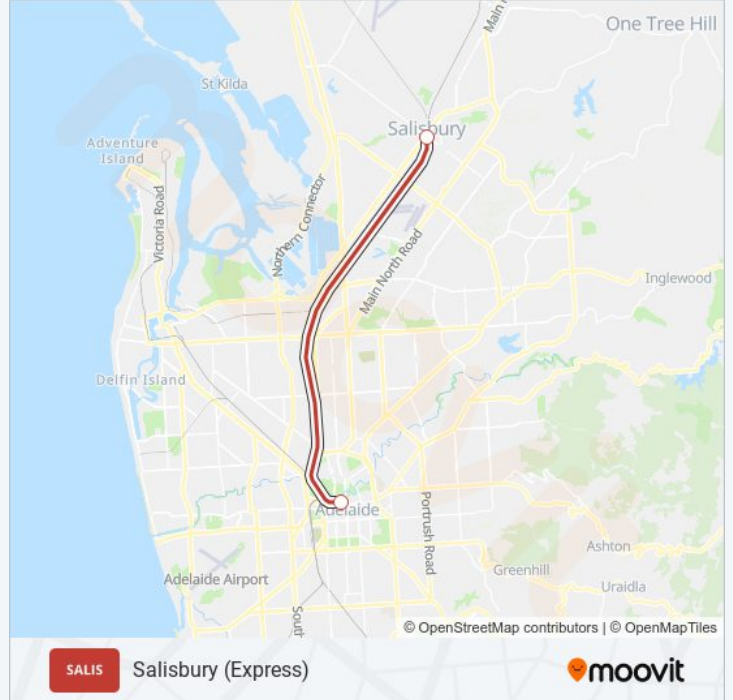

SALIS

City

Get The App

The SALIS train line (City) has 2 routes. For regular weekdays, their operation hours are:

(1) City: 08:25(2) Salisbury (Express): 07:51

Use the Moovit App to find the closest SALIS train station near you and find out when is the next SALIS train arriving.

Direction: City

3 stops

[VIEW LINE SCHEDULE](#)

Salisbury

Mawson Lakes

Adelaide

SALIS train Time Schedule

City Route Timetable:

Direction: Salisbury (Express)

2 stops

[VIEW LINE SCHEDULE](#)

Adelaide

Salisbury

SALIS train Time Schedule

Salisbury (Express) Route Timetable:

Sunday	Not Operational
Monday	07:51
Tuesday	07:51
Wednesday	07:51
Thursday	07:51
Friday	07:51
Saturday	Not Operational

SALIS train Info

Direction: Salisbury (Express)

Stops: 2

Trip Duration: 21 min

Line Summary:

SALIS train time schedules and route maps are available in an offline PDF at moovitapp.com. Use the Moovit App to see live bus times, train schedule or subway schedule, and step-by-step directions for all public transit in Adelaide.