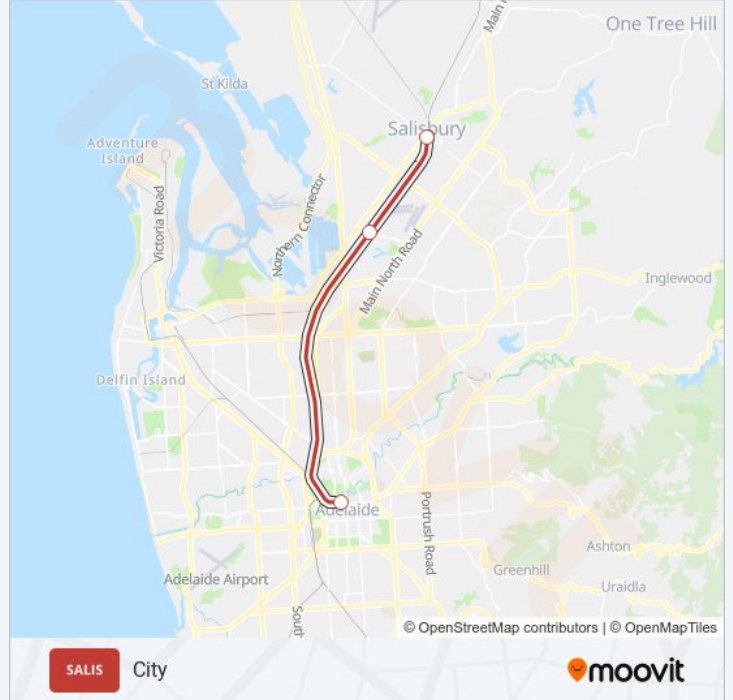

SALIS

City

Get The App

The SALIS train line (City) has 2 routes. For regular weekdays, their operation hours are:

(1) City: 08:25(2) Salisbury (Express): 07:51

Use the Moovit App to find the closest SALIS train station near you and find out when is the next SALIS train arriving.

Direction: City

3 stops

[VIEW LINE SCHEDULE](#)

Salisbury

Mawson Lakes

Adelaide

SALIS train Time Schedule

City Route Timetable:

Sunday	Not Operational
Monday	08:25
Tuesday	08:25
Wednesday	08:25
Thursday	08:25
Friday	08:25
Saturday	Not Operational

SALIS train Info**Direction:** City**Stops:** 3**Trip Duration:** 23 min**Line Summary:**

SALIS train Info

Direction: Salisbury (Express)

Stops: 2

Trip Duration: 21 min

Line Summary:

SALIS train time schedules and route maps are available in an offline PDF at moovitapp.com. Use the Moovit App to see live bus times, train schedule or subway schedule, and step-by-step directions for all public transit in Adelaide.