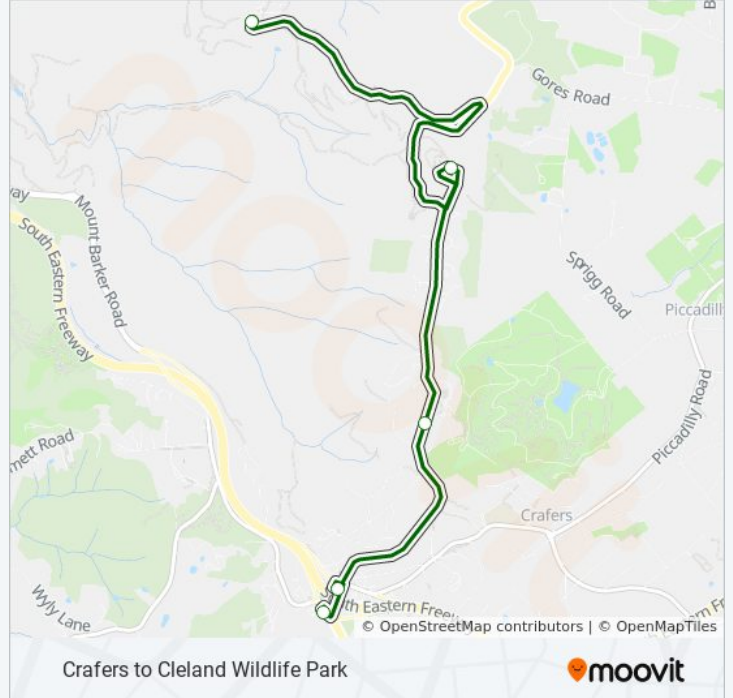

Direction: Cleland Wildlife Park

5 stops

[VIEW LINE SCHEDULE](#)

Stop 24 Crafers Ramp - South side

Stop 24A / Zone A Crafers Park N Ride

Stop 25 Summit Rd - West side

Stop 26 Summit Rd - Mt Lofty Summit

Stop 27 Cleland Wildlife Park

823 bus Time Schedule

Cleland Wildlife Park Route Timetable:

Sunday	10:09 AM - 4:09 PM
Monday	9:58 AM - 12:58 PM
Tuesday	9:58 AM - 12:58 PM
Wednesday	9:58 AM - 12:58 PM
Thursday	9:58 AM - 12:58 PM
Friday	9:58 AM - 12:58 PM
Saturday	10:04 AM - 4:01 PM

823 bus Info

Direction: Cleland Wildlife Park

Stops: 5

Trip Duration: 24 min

Line Summary:

Direction: Crafers

5 stops

[VIEW LINE SCHEDULE](#)

- Stop 27 Cleland Wildlife Park
- Stop 26 Summit Rd - Mt Lofty Summit
- Stop 25 Summit Rd - East side
- Stop 24 Crafers Ramp - South side
- Stop 24A / Zone A Crafers Park N Ride

823 bus Time Schedule

Crafers Route Timetable: