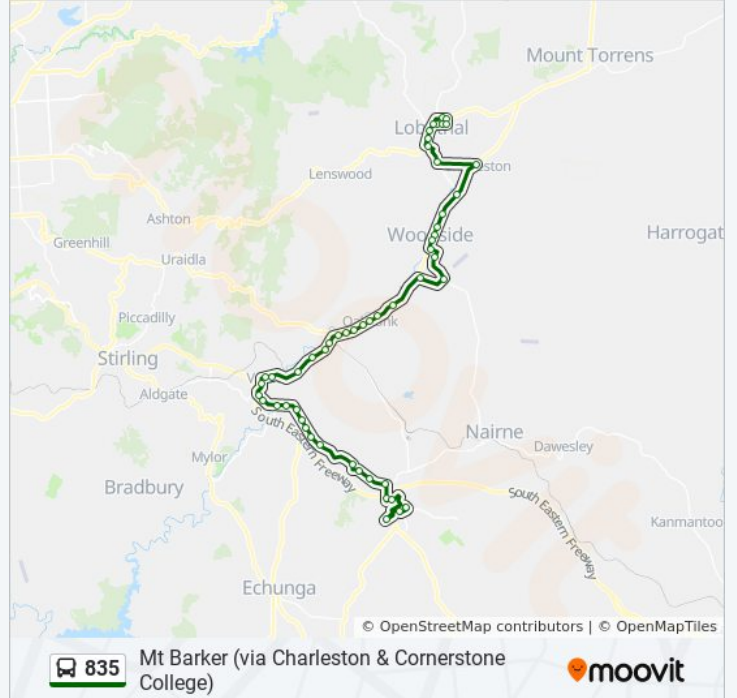

Sunday	Not Operational
Monday	Not Operational
Tuesday	Not Operational
Wednesday	7:30 AM
Thursday	7:30 AM
Friday	7:30 AM
Saturday	Not Operational

835 bus Info

Direction: Mt Barker (via Charleston & Cornerstone College)

Stops: 52

Trip Duration: 70 min

Line Summary:

- Stop 68 Onkaparinga Valley Rd - East side
- Stop 67 Onkaparinga Valley Rd - East side
- Stop 66 Onkaparinga Valley Rd - East side
- Stop 65 Nairne Rd - North side
- Stop 64 Woodside Nairne Rd - East side
- Stop 63 Riverview Rd - East side
- Stop 62 Riverview Rd - South side
- Stop 61 Onkaparinga Valley Rd - South side
- Stop 60A Onkaparinga Valley Rd - South side
- Stop 60 Onkaparinga Valley Rd - South side
- Stop 59 Onkaparinga Valley Rd - South side
- Stop 58 Onkaparinga Valley Rd - South side
- Stop 57 Onkaparinga Valley Rd - South side
- Stop 56 Onkaparinga Valley Rd - South side
- Stop 55 Onkaparinga Valley Rd - East side
- Stop 54 Onkaparinga Valley Rd - East side
- Stop 53 Onkaparinga Valley Rd - South side
- Stop 52 Onkaparinga Valley Rd - South side
- Stop 51 Onkaparinga Valley Rd - South side
- Stop 50 Onkaparinga Valley Rd - South side
- Stop School Hills Christian Community School
- Stop 49 Mt Barker Rd - East side
- Stop 50 Mt Barker Rd - North side
- Stop 51 Mt Barker Rd - North side
- Stop 52 Mt Barker Rd - North side
- Stop 53 Mt Barker Rd - East side
- Stop 54 Mt Barker Rd - East side
- Stop 55 Mt Barker Rd - East side
- Stop 56 Mt Barker Rd - East side
- Stop 57 Mt Barker Rd - North side
- Stop 58 Mt Barker Rd - East side
- Stop 59 Mt Barker Rd - North East side
- Stop 60 Mt Barker Rd - North East side

Stop 61 Mt Barker Rd - North side

Stop 62 Adelaide Rd - East side

Zone B Cornerstone College

Zone A Dumas St Park 'n' Ride

Stop 64 Hutchinson St - West side

Zone A Dutton Rd Park 'n' Ride

Direction: Mt Barker (via Charleston)