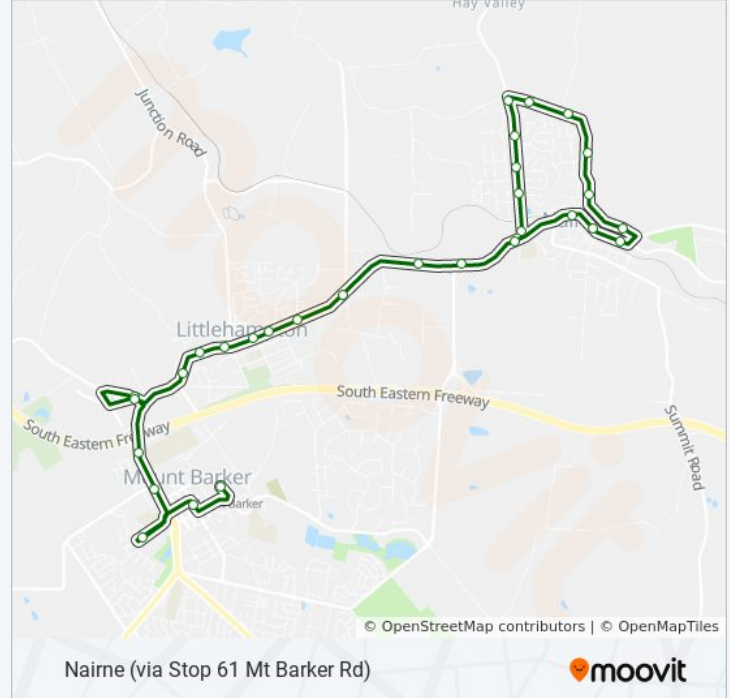

Stop 63 Adelaide Rd - East side

Zone A Dumas St Park 'n' Ride

Stop 64 Hutchinson St - East side

Zone A Dutton Rd Park 'n' Ride

Direction: Mt Barker (via Cornerstone College)

28 stops

[VIEW LINE SCHEDULE](#)

837 bus Info

Direction: Nairne (via Stop 61 Mt Barker Rd)

Stops: 30

Trip Duration: 29 min

Line Summary:

- Stop 82 Woodside Rd - West side
- Stop 81A Woodside Rd - West side
- Stop 81 Woodside Rd - West side
- Stop 80 Woodside Rd - West side
- Stop 79 Woodside Rd - West side
- Stop 78 North Rd - North side
- Stop 77 North Rd - North side
- Stop 76 North Rd - East side
- Stop 75 North Rd - East side
- Stop 74 North Rd - North side
- Stop 73 Main Rd - South side
- Stop 72 Main Rd - South side
- Stop 71 Main Rd - South side
- Stop 70 South Tce - South side