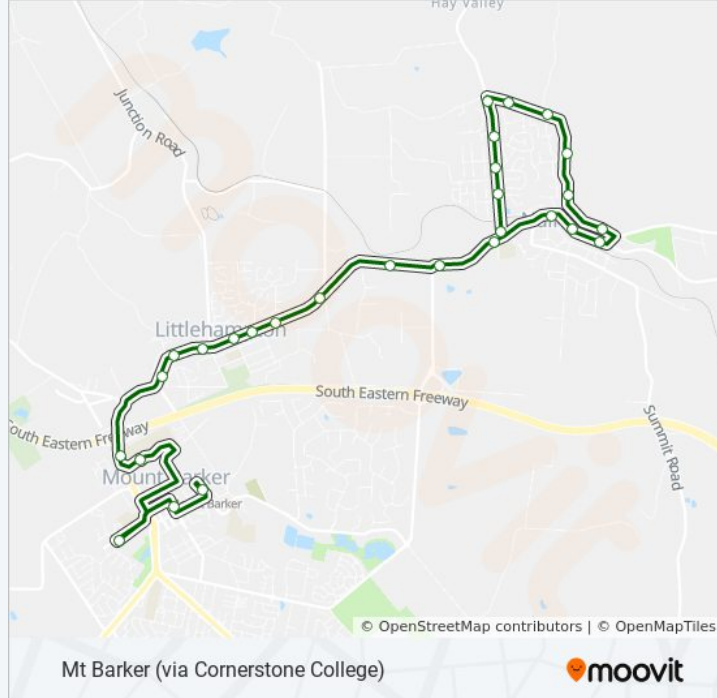

837 bus Info

Direction: Mt Barker (via Cornerstone College)

Stops: 28

Trip Duration: 34 min

Line Summary:

Stop 66 North Tce - South East side

Stop 65 North Tce - South side

Stop 64N North Tce - South side

Stop 63N North Tce - South side

Stop 62N North Tce - East side

Stop 62 Adelaide Rd - East side

Zone B Cornerstone College

Zone A Dumas St Park 'n' Ride

Stop 64 Hutchinson St - East side

Zone A Dutton Rd Park 'n' Ride

Direction: Nairne

31 stops

[VIEW LINE SCHEDULE](#)

Zone B Cornerstone College

Zone B Dutton Rd Park 'n' Ride

Stop 64 Hutchinson St - West side

Zone B Dumas St Park 'n' Ride

Stop 63 Adelaide Rd - West side

Stop 62 Adelaide Rd - West side

Stop 61 Mt Barker Rd - South side

Stop 61 Mt Barker Rd - North side

Stop 62N North Tce - West side

Stop 63N North Tce - North West side

Stop 64N North Tce - North side

Stop 65 North Tce - North West side