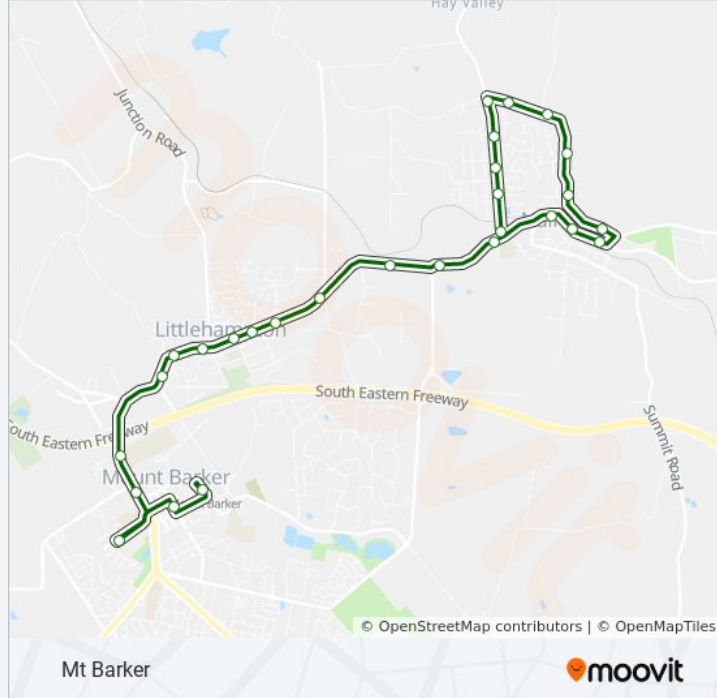

837 bus Info

Direction: Mt Barker

Stops: 28

Trip Duration: 25 min

Line Summary:

Stop 63N North Tce - South side

Stop 62N North Tce - East side

Stop 62 Adelaide Rd - East side

Stop 63 Adelaide Rd - East side

Zone A Dumas St Park 'n' Ride

Stop 64 Hutchinson St - East side

Zone A Dutton Rd Park 'n' Ride

Direction: Mt Barker (via Cornerstone College)

28 stops

[VIEW LINE SCHEDULE](#)

Stop 82 Woodside Rd - West side

Stop 81A Woodside Rd - West side

Stop 81 Woodside Rd - West side

Stop 80 Woodside Rd - West side

Stop 79 Woodside Rd - West side

Stop 78 North Rd - North side

Stop 77 North Rd - North side

837 bus Info

Direction: Mt Barker (via Cornerstone College)

Stops: 28

Trip Duration: 34 min

Line Summary:

Stop 66 North Tce - South East side

Stop 65 North Tce - South side

Stop 64N North Tce - South side