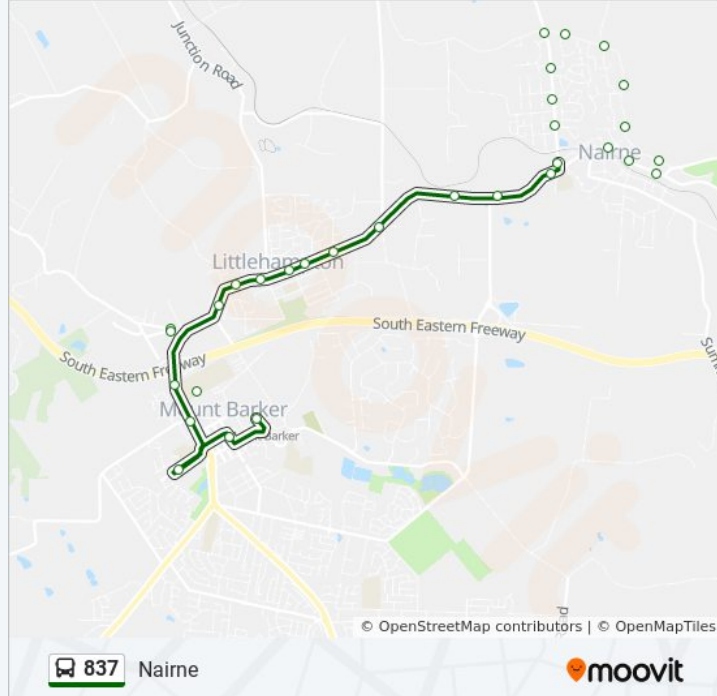

837 bus Info

Direction: Nairne

Stops: 31

Trip Duration: 16 min

Line Summary:

Stop 81A Woodside Rd - West side

Stop 81 Woodside Rd - West side

Stop 80 Woodside Rd - West side

Stop 79 Woodside Rd - West side

Stop 78 North Rd - North side

Stop 77 North Rd - North side

Stop 76 North Rd - East side

Stop 75 North Rd - East side

Stop 74 North Rd - North side

Stop 73 Main Rd - South side

Stop 72 Main Rd - South side

Stop 71 Main Rd - South side

Stop 70 South Tce - South side

Direction: Nairne (via Stop 61 Mt Barker Rd)

30 stops

[VIEW LINE SCHEDULE](#)

Zone B Dutton Rd Park 'n' Ride

Stop 64 Hutchinson St - West side

Zone B Dumas St Park 'n' Ride

Stop 63 Adelaide Rd - West side

Stop 62 Adelaide Rd - West side

Stop 61 Mt Barker Rd - South side

Stop 61 Mt Barker Rd - North side

Stop 62N North Tce - West side

Stop 63N North Tce - North West side