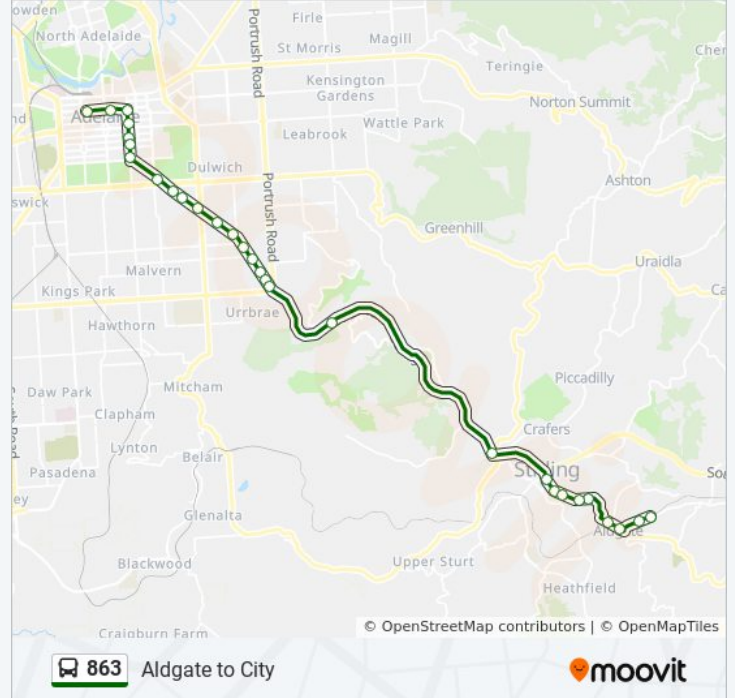

Stop 5 Glen Osmond Rd - South side

Stop 3 Glen Osmond Rd - South West side

Stop 1 Glen Osmond Rd - South West side

Stop O1 Glen Osmond Rd - South West side

Stop P1 Pulteney St - West side

Stop R1 Pulteney St - West side

Stop S1 Pulteney St - West side

Stop U1 Pulteney St - West side

Stop W2 Pulteney St - West side

Stop U1 Grenfell St - South side

Stop W2 Currie St - South side

863 bus time schedules and route maps are available in an offline PDF at moovitapp.com. Use the [Moovit App](#) to see live bus times, train schedule or subway schedule, and step-by-step directions for all public transit in Adelaide.

[About Moovit](#) • [MaaS Solutions](#) • [Supported Countries](#) • [Mooviter Community](#)

© 2023 Moovit - All Rights Reserved

Check Live Arrival Times