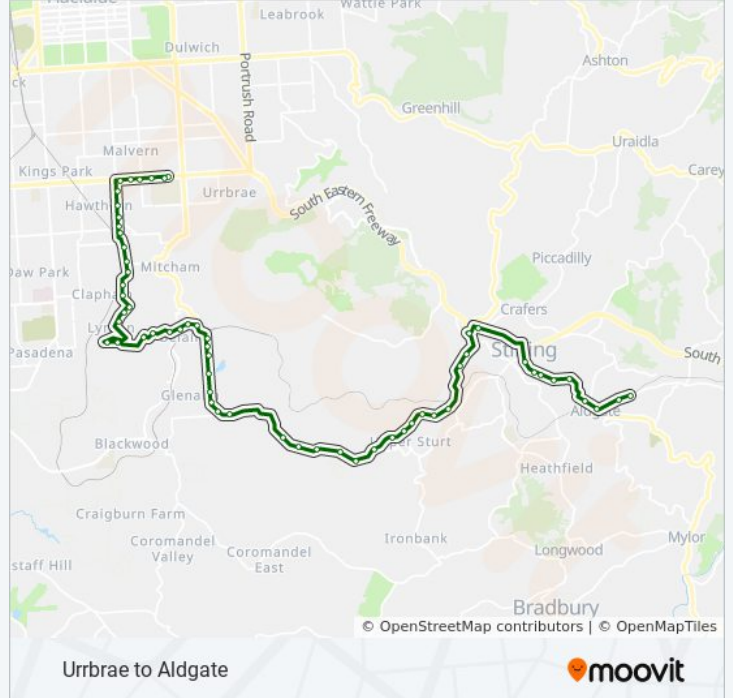

**Direction: Aldgate**

60 stops

[VIEW LINE SCHEDULE](#)

Stop 13 Fullarton Rd - West side

Stop 166 Cross Rd - South side

Stop 167 Cross Rd - South side

Stop 168 Cross Rd - South side

Stop 169 Cross Rd - South side

Stop 16 Belair Rd - East side

Stop 17 Belair Rd - East side

Stop 18 Belair Rd - East side

Stop 19 Belair Rd - East side

Stop 20 Belair Rd - East side

Stop 20A Belair Rd - South East side

Stop 20B Belair Rd - South East side

**892 bus Info**

**Direction:** Aldgate

**Stops:** 60

**Trip Duration:** 51 min

**Line Summary:**

- Stop 22A Belair Rd - North side
- Stop 23 Main Rd - North East side
- Stop 23A Sheoak Rd - North side
- Stop 24 Sheoak Rd - North West side
- Stop 24A Sheoak Rd - North side
- Stop 25 Upper Sturt Rd - East side
- Stop 26 Upper Sturt Rd - East side
- Stop 27 Upper Sturt Rd - East side
- Stop 27A Upper Sturt Rd - East side
- Stop 27B Upper Sturt Rd - East side
- Stop 27C Upper Sturt Rd - East side
- Stop 28 Upper Sturt Rd - North East side
- Stop 29 Upper Sturt Rd - North side
- Stop 30 Upper Sturt Rd - North East side
- Stop 30A Upper Sturt Rd - North side
- Stop 30B Upper Sturt Rd - North side
- Stop 31 Upper Sturt Rd - North side
- Stop 31A Upper Sturt Rd - North side
- Stop 31B Upper Sturt Rd - North West side
- Stop 32 Upper Sturt Rd - North side
- Stop 32A Upper Sturt Rd - North West side
- Stop 32B Upper Sturt Rd - North West side
- Stop 33 Upper Sturt Rd - North side
- Stop 33A Upper Sturt Rd - North side
- Stop 33B Upper Sturt Rd - North side
- Stop 34 Waverley Ridge Rd - North West side
- Stop 34A Waverley Ridge Rd - North West side
- Stop 24 Crafers Ramp - South side
- Stop 25 Main St - North side
- Stop 36 Mt Barker Rd - East side
- Stop 37 Mt Barker Rd - North side
- Stop 38 Mt Barker Rd - North side
- Stop 39 Mt Barker Rd - North side