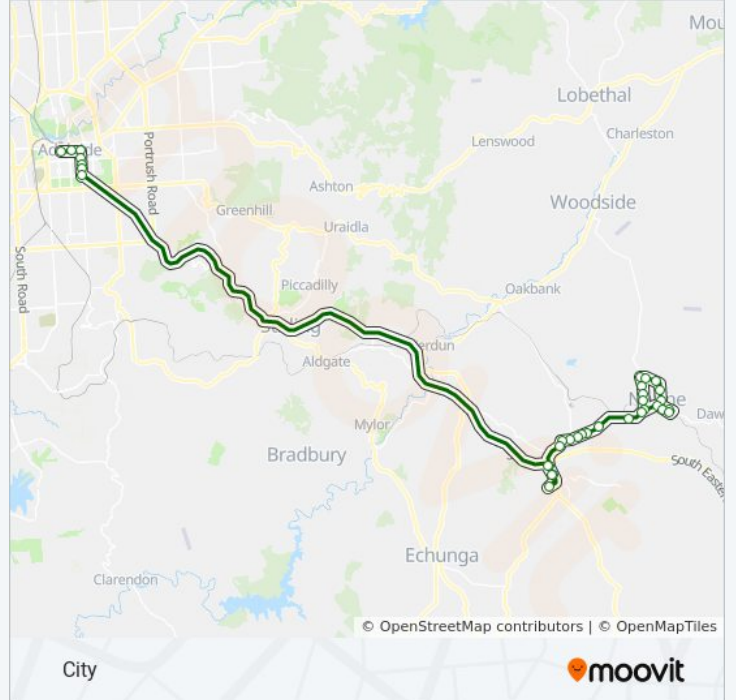

 842X

City

[View In Website Mode](#)

The 842X bus line City has one route. For regular weekdays, their operation hours are:

(1) City: 6:35 AM

Use the Moovit App to find the closest 842X bus station near you and find out when is the next 842X bus arriving.

Direction: City

34 stops

[VIEW LINE SCHEDULE](#)

- Stop 82 Woodside Rd - West side
- Stop 81A Woodside Rd - West side
- Stop 81 Woodside Rd - West side
- Stop 80 Woodside Rd - West side
- Stop 79 Woodside Rd - West side
- Stop 78 North Rd - North side
- Stop 77 North Rd - North side
- Stop 76 North Rd - East side
- Stop 75 North Rd - East side
- Stop 74 North Rd - North side
- Stop 73 Main Rd - South side
- Stop 72 Main Rd - South side
- Stop 71 Main Rd - South side
- Stop 70 South Tce - South side
- Stop 69 Princes Hwy - South side
- Stop 68 Princes Hwy - South side
- Stop 67 North Tce - South East side
- Stop 66 North Tce - South East side
- Stop 65 North Tce - South side
- Stop 64N North Tce - South side
- Stop 63N North Tce - South side
- Stop 62N North Tce - East side

842X bus Info

Direction: City

Stops: 34

Trip Duration: 65 min

Line Summary:

Stop 62 Adelaide Rd - East side
Stop 63 Adelaide Rd - East side
Zone A Dumas St Park 'n' Ride
Stop 63 Adelaide Rd - West side
Stop 62 Adelaide Rd - West side
Stop P1 Pulteney St - West side
Stop R1 Pulteney St - West side
Stop S1 Pulteney St - West side
Stop U1 Pulteney St - West side
Stop W2 Pulteney St - West side
Stop U1 Grenfell St - South side
Stop W2 Currie St - South side