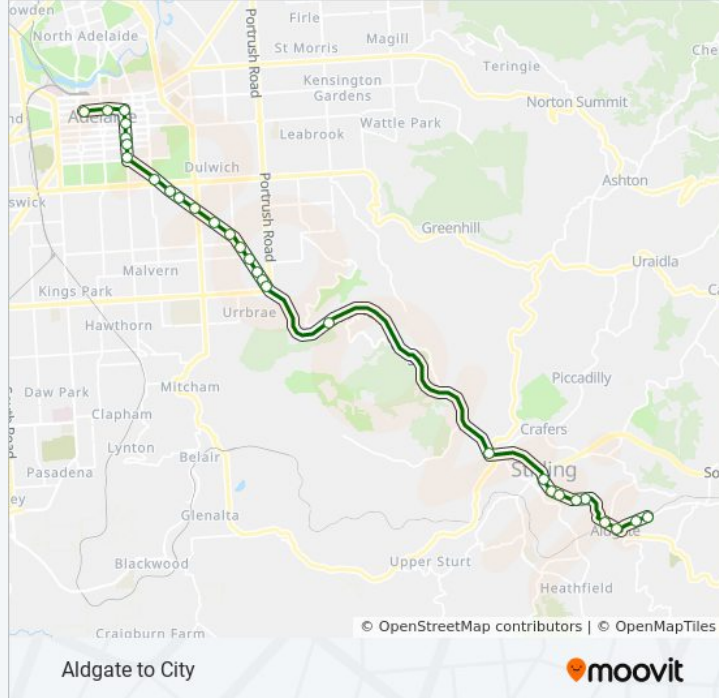

Stop 5 Glen Osmond Rd - South side

Stop 3 Glen Osmond Rd - South West side

Stop 1 Glen Osmond Rd - South West side

Stop O1 Glen Osmond Rd - South West side

Stop P1 Pulteney St - West side

Stop R1 Pulteney St - West side

Stop S1 Pulteney St - West side

Stop U1 Pulteney St - West side

Stop W2 Pulteney St - West side

Stop U1 Grenfell St - South side

Stop W2 Currie St - South side

863F bus time schedules and route maps are available in an offline PDF at moovitapp.com. Use the [Moovit App](#) to see live bus times, train schedule or subway schedule, and step-by-step directions for all public transit in Adelaide.

[About Moovit](#) • [MaaS Solutions](#) • [Supported Countries](#) • [Mooviter Community](#)

© 2023 Moovit - All Rights Reserved

Check Live Arrival Times