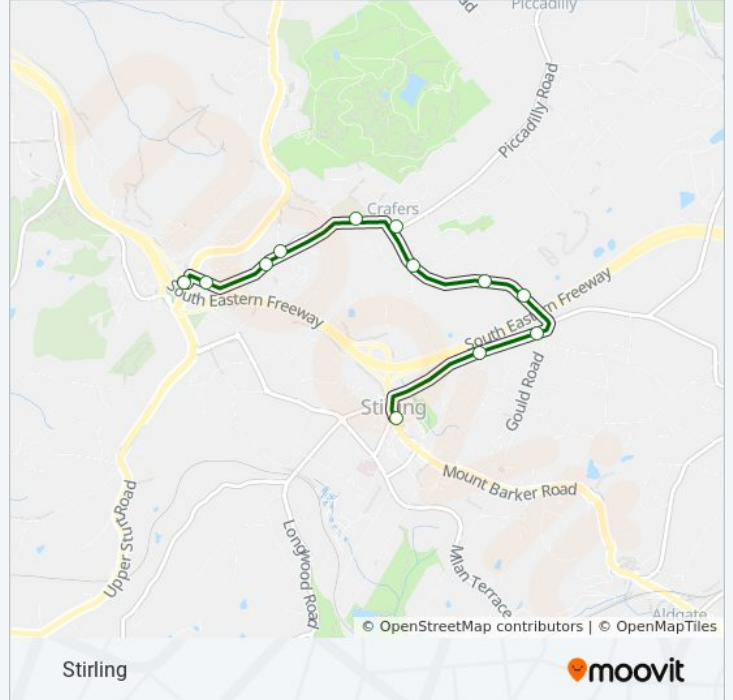

 865S

Stirling

[View In Website Mode](#)

The 865S bus line Stirling has one route. For regular weekdays, their operation hours are:

(1) Stirling: 11:10 AM - 2:10 PM

Use the Moovit App to find the closest 865S bus station near you and find out when is the next 865S bus arriving.

Direction: Stirling

12 stops

[VIEW LINE SCHEDULE](#)

- Stop 24A / Zone A Crafers Park N Ride
- Stop 25 Main St - North side
- Stop 26 Piccadilly Rd - North West side
- Stop 27 Piccadilly Rd - North West side
- Stop 29 Piccadilly Rd - North side
- Stop 30 Piccadilly Rd - North East side
- Stop 31 Old Mt Barker Rd - North East side
- Stop 32 Old Mt Barker Rd - North side
- Stop 33 Old Mt Barker Rd - North East side
- Stop 34 Pomona Rd - South side
- Stop 35 Pomona Rd - South side
- Stop 36 Mt Barker Rd - East side

865S bus Time Schedule

Stirling Route Timetable:

Sunday	11:10 AM - 2:10 PM
Monday	Not Operational
Tuesday	Not Operational
Wednesday	Not Operational
Thursday	Not Operational
Friday	Not Operational
Saturday	11:06 AM - 2:03 PM

865S bus Info

Direction: Stirling

Stops: 12

Trip Duration: 6 min

Line Summary:

865S bus time schedules and route maps are available in an offline PDF at moovitapp.com. Use the [Moovit App](#) to see live bus times, train schedule or subway schedule, and step-by-step directions for all public transit in Adelaide.