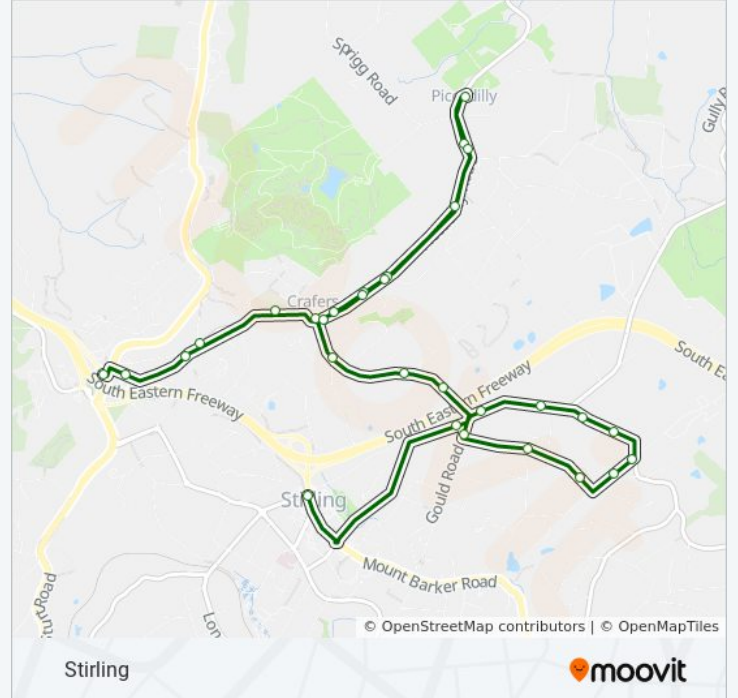

866R

Stirling

View In Website Mode

The 866R bus line Stirling has one route. For regular weekdays, their operation hours are:

(1) Stirling: 5:41 PM - 6:40 PM

Use the Moovit App to find the closest 866R bus station near you and find out when is the next 866R bus arriving.

**Direction: Stirling**

30 stops

[VIEW LINE SCHEDULE](#)

- Stop 24A / Zone A Crafers Park N Ride
- Stop 25 Main St - North side
- Stop 26 Piccadilly Rd - North West side
- Stop 27 Piccadilly Rd - North West side
- Stop 29 Piccadilly Rd - North side
- Stop 30 Piccadilly Rd - North East side
- Stop 30A Piccadilly Rd - North West side
- Stop 30B Piccadilly Rd - North West side
- Stop 30C Piccadilly Rd - North West side
- Stop 30E Piccadilly Rd - West side
- Stop 30F Piccadilly Rd - East side
- Stop 30E Piccadilly Rd - East side
- Stop 30D Piccadilly Rd - East side
- Stop 30C Piccadilly Rd - South East side
- Stop 30B Piccadilly Rd - South East side
- Stop 30A Piccadilly Rd - South East side
- Stop 31 Old Mt Barker Rd - North East side
- Stop 32 Old Mt Barker Rd - North side
- Stop 33 Old Mt Barker Rd - North East side
- Stop 34 Gould Rd - East side
- Stop 34H Braeside Rd - North side
- Stop 34G Braeside Rd - North East side

**866R bus Info**

**Direction:** Stirling

**Stops:** 30

**Trip Duration:** 16 min

**Line Summary:**

Stop 34F Paratoo Rd - North West side  
Stop 34E Paratoo Rd - North West side  
Stop 34D Old Mt Barker Rd - South side  
Stop 34C Old Mt Barker Rd - South side  
Stop 34B Old Mt Barker Rd - South side  
Stop 34A Old Mt Barker Rd - South side  
Stop 34 Pomona Rd - South side  
Stop 36 / Zone B Mt Barker Rd - West side