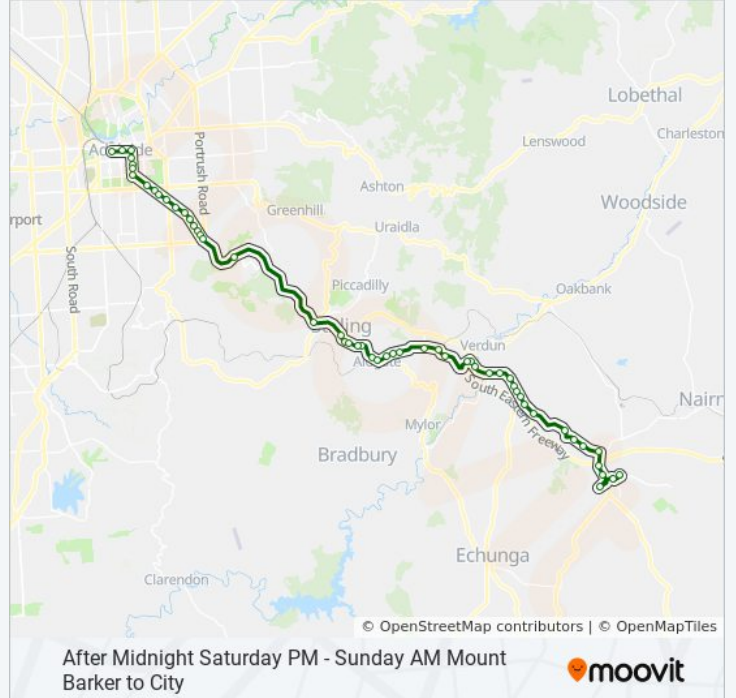

N864 bus Info

Direction: City

Stops: 53

Trip Duration: 57 min

Line Summary:

- Stop 47 Mt Barker Rd - South side
- Stop 46 Mt Barker Rd - South side
- Stop 45 Mt Barker Rd - South side
- Stop 44 Mt Barker Rd - South side
- Stop 43 Mt Barker Rd - South East side
- Stop 42 Mt Barker Rd - South side
- Stop 41 Mt Barker Rd - South side
- Stop 40 Mt Barker Rd - South side
- Stop 39 Mt Barker Rd - South side
- Stop 38 Mt Barker Rd - South side
- Stop 37 Mt Barker Rd - South side
- Stop 36 Mt Barker Rd - West side
- Stop 24 Crafers Ramp - South side
- Stop 16 South Eastern Fwy - South East side
- Stop 13 Glen Osmond Rd - South West side
- Stop 12 Glen Osmond Rd - South West side
- Stop 11 Glen Osmond Rd - South West side
- Stop 10 Glen Osmond Rd - South West side
- Stop 9 Glen Osmond Rd - South West side
- Stop 8 Glen Osmond Rd - South West side
- Stop 6 Glen Osmond Rd - South West side
- Stop 5 Glen Osmond Rd - South side
- Stop 3 Glen Osmond Rd - South West side
- Stop 1 Glen Osmond Rd - South West side
- Stop O1 Glen Osmond Rd - South West side
- Stop P1 Pulteney St - West side
- Stop R1 Pulteney St - West side
- Stop S1 Pulteney St - West side
- Stop U1 Pulteney St - West side
- Stop W2 Pulteney St - West side
- Stop U1 Grenfell St - South side
- Stop W2 Currie St - South side