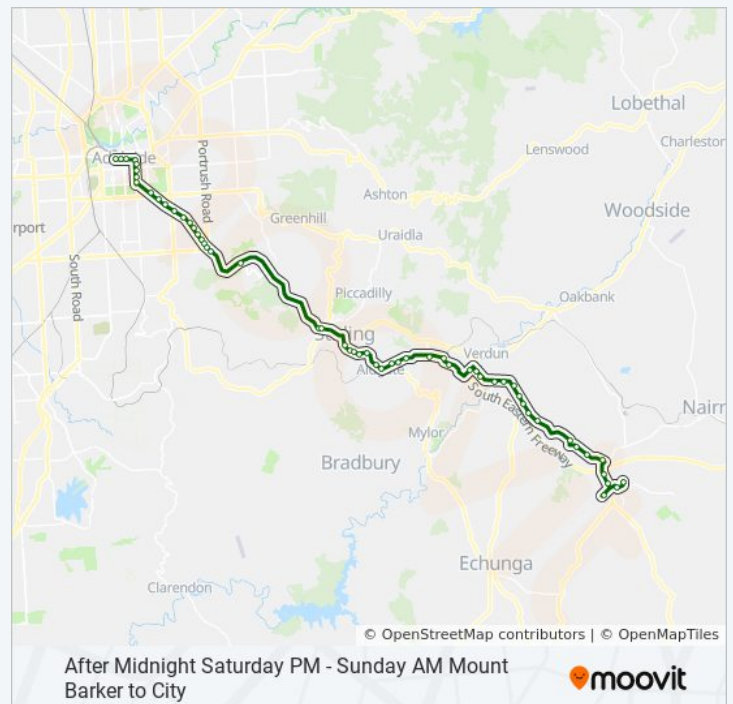

Direction: Mt Barker

55 stops

[VIEW LINE SCHEDULE](#)

- Stop D1 Currie St - North side
- Stop E1 Currie St - North side
- Stop F1 Grenfell St - North side
- Stop D2 Pulteney St - East side
- Stop E1 Pulteney St - East side
- Stop G1 Pulteney St - East side
- Stop I1 Pulteney St - East side
- Stop K1 Pulteney St - East side
- Stop L1 Glen Osmond Rd - North East side
- Stop 1 Glen Osmond Rd - North East side
- Stop 3 Glen Osmond Rd - North East side
- Stop 5 Glen Osmond Rd - North side
- Stop 6 Glen Osmond Rd - North East side
- Stop 8 Glen Osmond Rd - North East side
- Stop 9 Glen Osmond Rd - North East side
- Stop 10 Glen Osmond Rd - North East side
- Stop 11 Glen Osmond Rd - North East side
- Stop 12 Glen Osmond Rd - North East side
- Stop 13 Glen Osmond Rd - North East side
- Stop 14 Mt Barker Rd - North side
- Stop 16 South Eastern Fwy - North West side
- Stop 24A / Zone B Crafers Park N Ride
- Stop 25 Main St - North side
- Stop 36 Mt Barker Rd - East side
- Stop 37 Mt Barker Rd - North side
- Stop 38 Mt Barker Rd - North side
- Stop 39 Mt Barker Rd - North side
- Stop 40 Mt Barker Rd - North side
- Stop 41 Mt Barker Rd - North side
- Stop 42 Mt Barker Rd - North side

N864 bus Time Schedule

Mt Barker Route Timetable:

Sunday	1:30 AM - 4:45 AM
Monday	Not Operational
Tuesday	Not Operational
Wednesday	Not Operational
Thursday	Not Operational
Friday	Not Operational
Saturday	Not Operational

N864 bus Info

Direction: Mt Barker

Stops: 55

Trip Duration: 57 min

Line Summary:

Stop 43 Mt Barker Rd - North West side

Stop 44 Mt Barker Rd - North side

Stop 45 Mt Barker Rd - North side