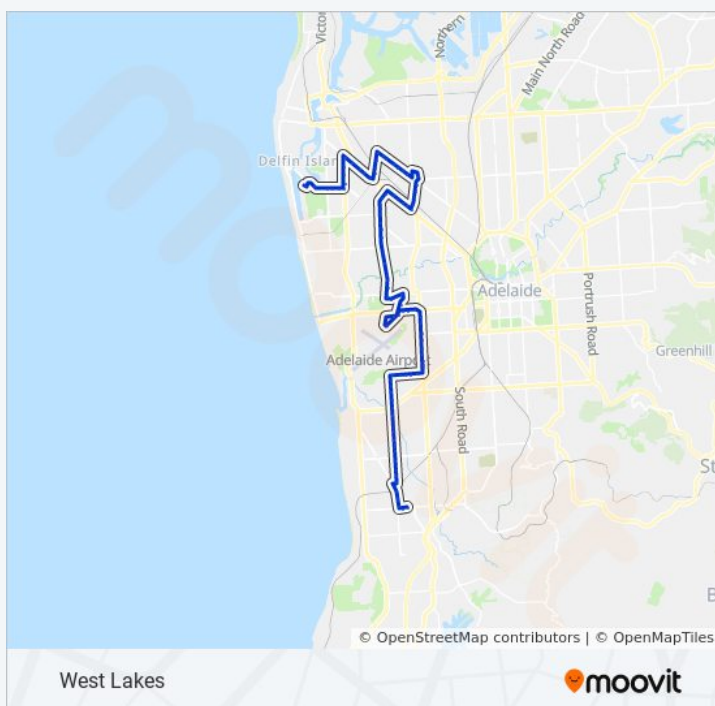

Stop 23 Morphett Rd - West side

Stop 22 Morphett Rd - West side

Stop 21 Morphett Rd - West side

Stop 16 Morphett Rd - West side

Stop 15D Morphett Rd - West side

Stop 15C Morphett Rd - West side

Stop 15B Morphett Rd - West side

Stop 15A Morphett Rd - West side

Stop 15M Morphett Rd - West side

Stop 15 Mooringe Ave - North side

J8 bus Time Schedule

West Lakes Route Timetable:

Sunday	Not Operational
Monday	8:10 AM - 3:20 PM
Tuesday	8:10 AM - 3:20 PM
Wednesday	8:10 AM - 3:20 PM
Thursday	8:10 AM - 3:20 PM
Friday	8:10 AM - 3:20 PM
Saturday	Not Operational

J8 bus Info

Direction: West Lakes

Stops: 97

Trip Duration: 82 min

Line Summary:

West Lakes

Stop 14 Mooringe Ave - North side

Stop 13 Mooringe Ave - North side

Stop 12 Mooringe Ave - North side

Stop 11 Mooringe Ave - North side

Stop 9C Marion Rd - West side

Stop 9B Marion Rd - West side

Stop 9A Marion Rd - West side

Stop 9 Marion Rd - West side

Stop 8H Marion Rd - West side