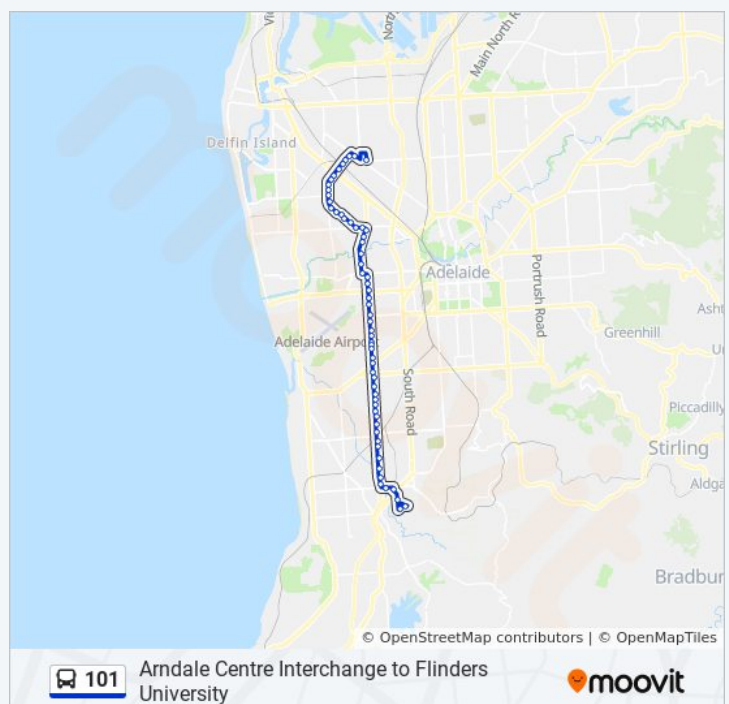

Stop 216 Findon Rd - West side

Stop 217 Findon Rd - West side

Stop 218 Findon Rd - West side

Stop 219 Woodville Rd - West side

Ardale Centre Interchange to Flinders University

Stop 220 Woodville Rd - West side  
 Stop 221 Woodville Rd - West side  
 Stop 222 Woodville Rd - West side  
 Stop 223 Woodville Rd - West side  
 Stop 224 Woodville Rd - West side  
 Stop 25 Torrens Rd - North side  
 Zone A Arndale Interchange

**Direction: Flinders University**

60 stops

[VIEW LINE SCHEDULE](#)

Zone A Arndale Interchange  
 Stop 25 Torrens Rd - South West side  
 Stop 224 Woodville Rd - East side  
 Stop 223 Woodville Rd - East side  
 Stop 222 Woodville Rd - East side  
 Stop 221 Woodville Rd - East side  
 Stop 220 Woodville Rd - East side  
 Stop 219 Woodville Rd - East side  
 Stop 218 Findon Rd - East side  
 Stop 217 Findon Rd - East side  
 Stop 216 Findon Rd - East side  
 Stop 23 Findon Rd - East side  
 Stop 22A Crittenden Rd - North East side  
 Stop 22 Crittenden Rd - North East side  
 Stop 21 Crittenden Rd - North East side  
 Stop 20 Crittenden Rd - North East side  
 Stop 19 Crittenden Rd - North East side  
 Stop 18 Crittenden Rd - North East side  
 Stop 16 Grange Rd - North side  
 Stop 207 Holbrooks Rd - East side  
 Stop 206 Holbrooks Rd - East side  
 Stop 205 Holbrooks Rd - East side

**101 bus Info**

**Direction:** Flinders University

**Stops:** 60

**Trip Duration:** 59 min

**Line Summary:**

Stop 13 Holbrooks Rd - East side

Stop 10 Holbrooks Rd - East side

Stop 9A Holbrooks Rd - East side