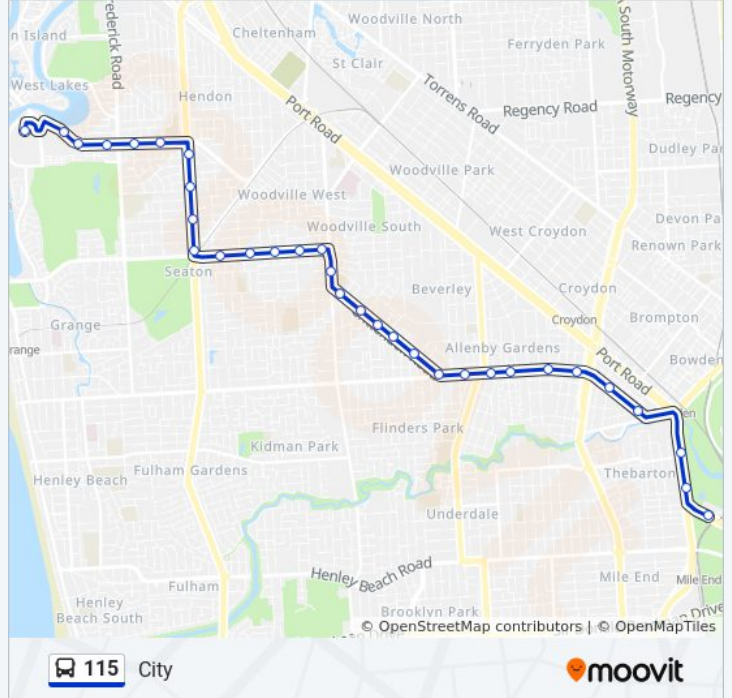

Direction: City

32 stops

[VIEW LINE SCHEDULE](#)

Zone A West Lakes Interchange - North side

Stop 33C West Lakes Blvd - North side

Stop 33B West Lakes Blvd - North side

Stop 33A West Lakes Blvd - North side

Stop 33 West Lakes Blvd - North side

115 bus Info

Direction: City

Stops: 32

Trip Duration: 24 min

Line Summary:

- Stop 16 Grange Rd - North side
- Stop 15 Grange Rd - North side
- Stop 14 Grange Rd - North side
- Stop 13 Grange Rd - North side
- Stop 12 Grange Rd - North side
- Stop 7 Manton St - North side
- Stop 6 Manton St - North side
- Stop 4 Port Rd - East side
- Stop 2 Port Rd - East side
- Stop 1 Port Rd - North side

Direction: West Lakes

40 stops

[VIEW LINE SCHEDULE](#)

- Stop X1 Dequetteville Tce - South West side
- Stop R1 Grenfell St - South side
- Stop T2 Grenfell St - South side
- Stop V3 Currie St - South side
- Stop X1 Currie St - South side
- Stop X1 West Tce - West side
- Stop 1 Port Rd - South side
- Stop 2 Port Rd - West side
- Stop 3 Port Rd - West side
- Stop 4 Port Rd - West side
- Stop 5 Port Rd - West side
- Stop 6 Manton St - South side
- Stop 7 Manton St - South side
- Stop 12 Grange Rd - South side
- Stop 13 Grange Rd - South side
- Stop 14 Grange Rd - South side
- Stop 15 Grange Rd - South side
- Stop 16 Grange Rd - South side

115 bus Info

Direction: West Lakes

Stops: 40

Trip Duration: 37 min

Line Summary:

Stop 18 Crittenden Rd - South West side

Stop 19 Crittenden Rd - South West side

Stop 20 Crittenden Rd - South West side