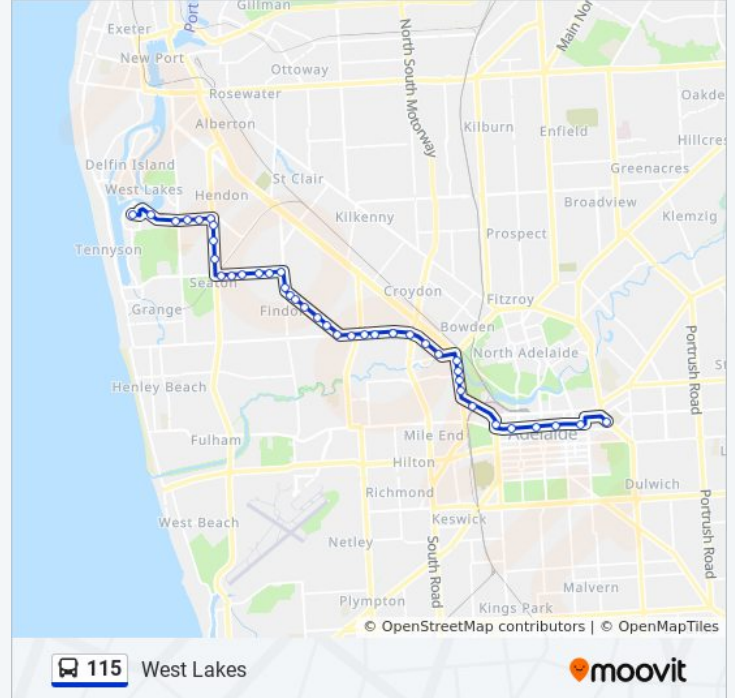

115 bus Info

Direction: City

Stops: 32

Trip Duration: 24 min

Line Summary:

- Stop 16 Grange Rd - North side
- Stop 15 Grange Rd - North side
- Stop 14 Grange Rd - North side
- Stop 13 Grange Rd - North side
- Stop 12 Grange Rd - North side
- Stop 7 Manton St - North side
- Stop 6 Manton St - North side
- Stop 4 Port Rd - East side
- Stop 2 Port Rd - East side
- Stop 1 Port Rd - North side

Direction: West Lakes

40 stops

[VIEW LINE SCHEDULE](#)

- Stop X1 Dequetteville Tce - South West side
- Stop R1 Grenfell St - South side
- Stop T2 Grenfell St - South side
- Stop V3 Currie St - South side
- Stop X1 Currie St - South side
- Stop X1 West Tce - West side
- Stop 1 Port Rd - South side
- Stop 2 Port Rd - West side
- Stop 3 Port Rd - West side
- Stop 4 Port Rd - West side
- Stop 5 Port Rd - West side
- Stop 6 Manton St - South side
- Stop 7 Manton St - South side
- Stop 12 Grange Rd - South side
- Stop 13 Grange Rd - South side
- Stop 14 Grange Rd - South side
- Stop 15 Grange Rd - South side
- Stop 16 Grange Rd - South side

115 bus Info

Direction: West Lakes

Stops: 40

Trip Duration: 37 min

Line Summary:

Stop 18 Crittenden Rd - South West side

Stop 19 Crittenden Rd - South West side

Stop 20 Crittenden Rd - South West side

Stop 30 West Lakes Blvd - South side

Stop 32A West Lakes Blvd - South side

Stop 33 West Lakes Blvd - South side

Stop 33A West Lakes Blvd - South side

Stop 33C West Lakes Blvd - South side

West Lakes Interchange Terminus