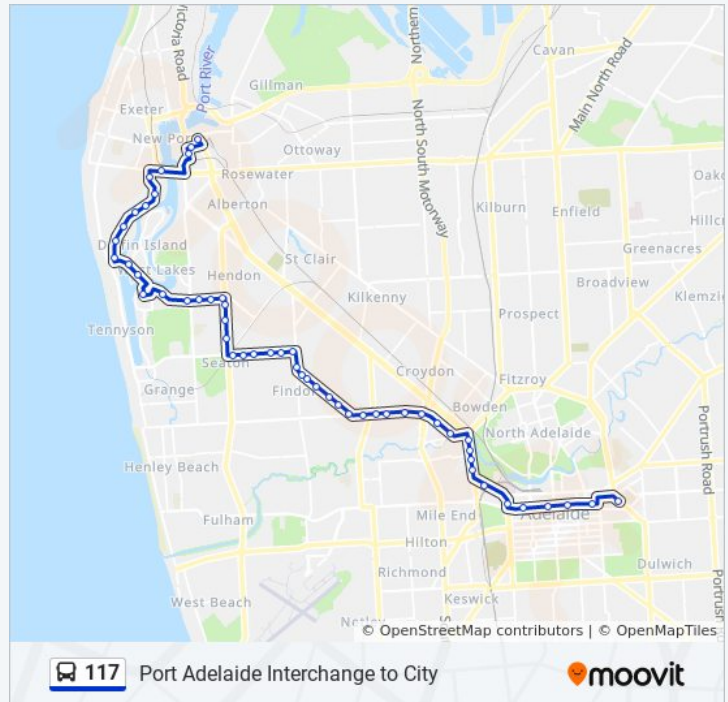

117 bus Info

Direction: City

Stops: 46

Trip Duration: 48 min

Line Summary:

Stop 30 Tapleys Hill Rd - East side

Stop 29 Tapleys Hill Rd - East side

Stop 28 Trimmer Pde - North side

Stop 32 Tapleys Hill Rd - West side

Stop 30 West Lakes Blvd - South side

Stop 32A West Lakes Blvd - South side

Stop 33 West Lakes Blvd - South side

Stop 33A West Lakes Blvd - South side

117 bus Info

Direction: Port Adelaide

Stops: 53

Trip Duration: 59 min

Line Summary:

Stop 33C West Lakes Blvd - South side

Zone B West Lakes Interchange - West side

Stop 33E West Lakes Blvd - South side

Stop 33F West Lakes Blvd - South side

Stop 34 Bartley Tce - West side