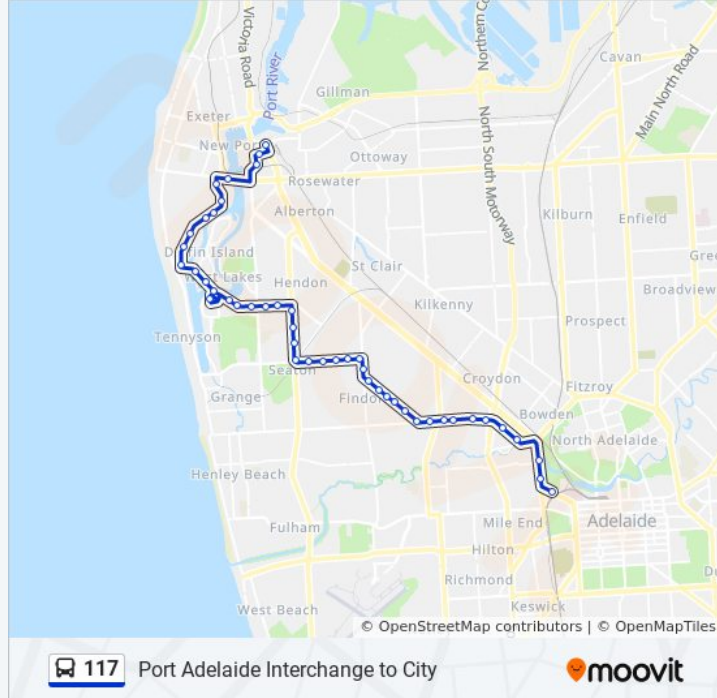

117 bus Info

Direction: City

Stops: 46

Trip Duration: 48 min

Line Summary:

Stop 30 Tapleys Hill Rd - East side

Stop 29 Tapleys Hill Rd - East side

Stop 28 Trimmer Pde - North side

Stop 21 Crittenden Rd - North East side

Stop 20 Crittenden Rd - North East side

Stop 19 Crittenden Rd - North East side

Stop 18 Crittenden Rd - North East side

Stop 16 Grange Rd - North side

Stop 15 Grange Rd - North side

Stop 14 Grange Rd - North side

Stop 13 Grange Rd - North side

Stop 12 Grange Rd - North side

Stop 7 Manton St - North side

Stop 6 Manton St - North side

Stop 4 Port Rd - East side

Stop 2 Port Rd - East side

Stop 1 Port Rd - North side

Direction: Port Adelaide

53 stops

[VIEW LINE SCHEDULE](#)

Stop X1 Dequetteville Tce - South West side

Stop R1 Grenfell St - South side

Stop T2 Grenfell St - South side

Stop V3 Currie St - South side