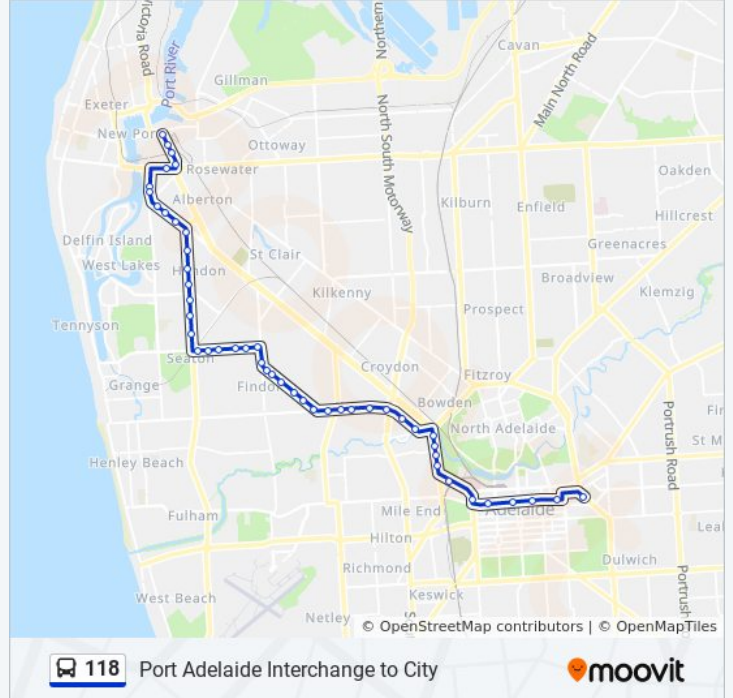

### Direction: Port Adelaide

48 stops

[VIEW LINE SCHEDULE](#)

Stop X1 Dequetteville Tce - South West side

Stop R1 Grenfell St - South side

Stop T2 Grenfell St - South side

Stop V3 Currie St - South side

Stop X1 Currie St - South side

### 118 bus Info

**Direction:** Port Adelaide

**Stops:** 48

**Trip Duration:** 46 min

**Line Summary:**

- Stop 6 Manton St - South side
- Stop 7 Manton St - South side
- Stop 12 Grange Rd - South side
- Stop 13 Grange Rd - South side
- Stop 14 Grange Rd - South side
- Stop 15 Grange Rd - South side
- Stop 16 Grange Rd - South side
- Stop 18 Crittenden Rd - South West side
- Stop 19 Crittenden Rd - South West side
- Stop 20 Crittenden Rd - South West side
- Stop 21 Crittenden Rd - South West side
- Stop 22 Crittenden Rd - South West side
- Stop 22A Crittenden Rd - South West side
- Stop 23 Findon Rd - West side
- Stop 24 Trimmer Pde - South side
- Stop 25 Trimmer Pde - South side
- Stop 26 Trimmer Pde - South side
- Stop 27 Trimmer Pde - South side
- Stop 28 Trimmer Pde - South side
- Stop 29 Trimmer Pde - South side
- Stop 30 Tapleys Hill Rd - West side
- Stop 31 Tapleys Hill Rd - West side
- Stop 32 Tapleys Hill Rd - West side
- Stop 33 Tapleys Hill Rd - West side
- Stop 33A Tapleys Hill Rd - West side
- Stop 33B Tapleys Hill Rd - West side
- Stop 33C Tapleys Hill Rd - West side
- Stop 34 Old Port Rd - South West side
- Stop 34A Old Port Rd - South side
- Stop 35 Old Port Rd - South side
- Stop 35A Old Port Rd - West side
- Stop 35B Old Port Rd - West side
- Stop 36 Grand Junction Rd - North side

Stop 37 Commercial Rd - West side

Stop 38 Commercial Rd - South West side

Stop 39 Commercial Rd - South West side

Zone A Port Adelaide Interchange - West side

118 bus time schedules and route maps are available in an offline PDF at [moovitapp.com](https://moovitapp.com). Use the [Moovit App](#) to see live bus times, train schedule or subway schedule, and step-by-step directions for all public transit in Adelaide.