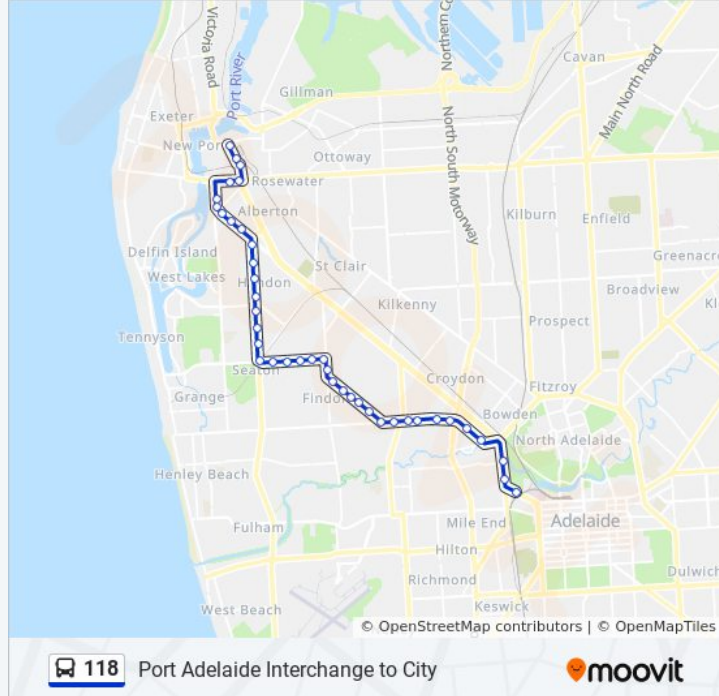

118

Port Adelaide Interchange to City

View In Website Mode

The 118 bus line (Port Adelaide Interchange to City) has 2 routes. For regular weekdays, their operation hours are:  
 (1) City: 5:53 AM - 10:29 PM (2) Port Adelaide: 6:25 AM - 11:13 PM  
 Use the Moovit App to find the closest 118 bus station near you and find out when is the next 118 bus arriving.

Stop 15 Grange Rd - North side

Stop 14 Grange Rd - North side

Stop 13 Grange Rd - North side

Stop 12 Grange Rd - North side

Stop 7 Manton St - North side

Stop 6 Manton St - North side

Stop 4 Port Rd - East side

Stop 2 Port Rd - East side

Stop 1 Port Rd - North side

### Direction: Port Adelaide

48 stops

[VIEW LINE SCHEDULE](#)

Stop X1 Dequetteville Tce - South West side

Stop R1 Grenfell St - South side

Stop T2 Grenfell St - South side

Stop V3 Currie St - South side

Stop X1 Currie St - South side