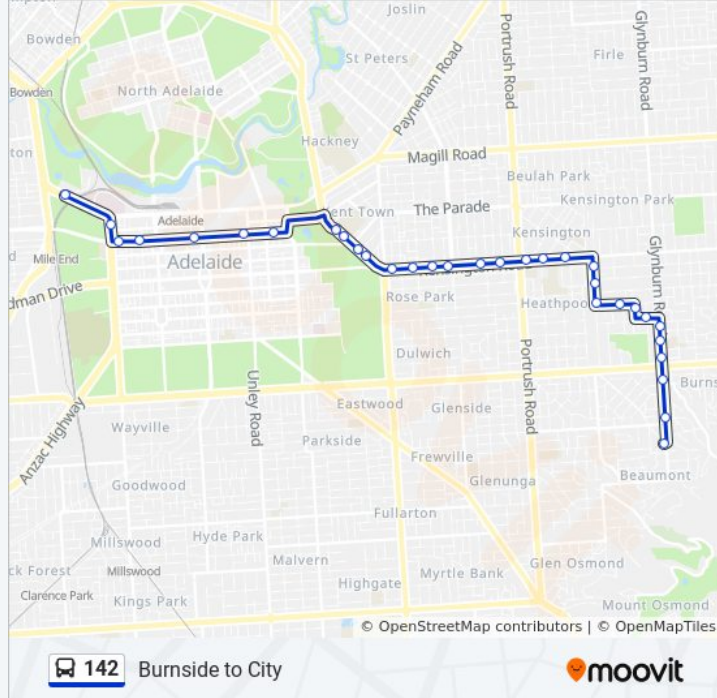

142 bus Info

Direction: Burnside

Stops: 32

Trip Duration: 33 min

Line Summary:

- Stop 12 Tusmore Ave - East side
- Stop 13 Rochester St - North side
- Stop 14 Philip Ave - East side
- Stop 15 Knightsbridge Rd - North side
- Stop 16 Glynburn Rd - East side
- Stop 17 Glynburn Rd - East side
- Stop 18 Glynburn Rd - East side
- Stop 19 Glynburn Rd - East side
- Stop 20 Glynburn Rd - East side
- Stop 21 Glynburn Rd - West side

Direction: City

28 stops

[VIEW LINE SCHEDULE](#)

- Stop 21 Glynburn Rd - West side
- Stop 20 Glynburn Rd - West side
- Stop 19 Glynburn Rd - West side
- Stop 18 Glynburn Rd - West side
- Stop 17 Glynburn Rd - West side
- Stop 16 Glynburn Rd - West side
- Stop 15 Knightsbridge Rd - South side
- Stop 14 Philip Ave - West side
- Stop 13 Rochester St - South side
- Stop 12 Tusmore Ave - West side
- Stop 11 Tusmore Ave - West side
- Stop 10 Tusmore Ave - West side
- Stop 9 Kensington Rd - South side
- Stop 8 Kensington Rd - South side
- Stop 7 Kensington Rd - South side
- Stop 6 Kensington Rd - South side
- Stop 5 Kensington Rd - South side
- Stop 4 Kensington Rd - South side