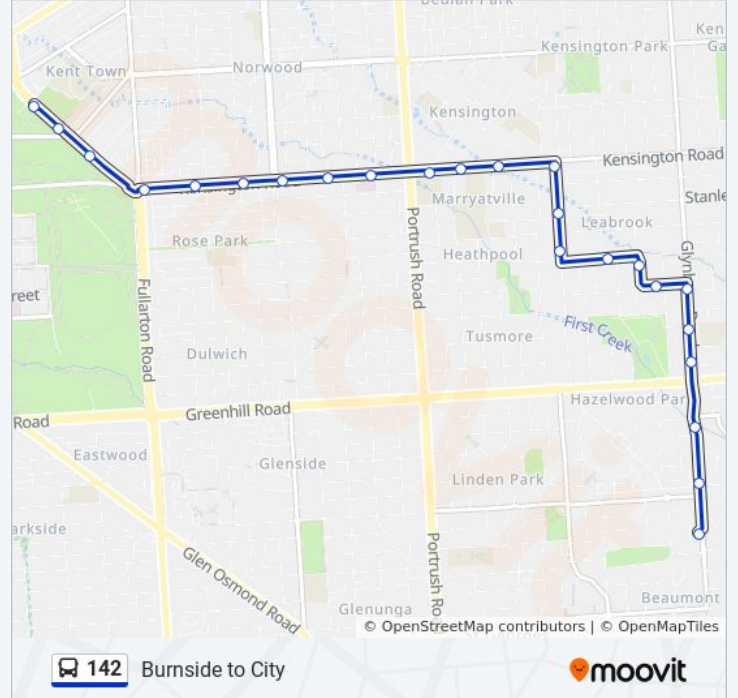

Stop 3 Kensington Rd - South side

Stop 2 Kensington Rd - South side

Stop 1 Kensington Rd - South side

Stop V1 Dequetteville Tce - West side

Stop W1 Dequetteville Tce - South West side

Stop X1 Dequetteville Tce - South West side

Stop R1 Grenfell St - South side

Stop T2 Grenfell St - South side

Stop V3 Currie St - South side

Stop W1 Currie St - South side

142 bus time schedules and route maps are available in an offline PDF at moovitapp.com. Use the [Moovit App](#) to see live bus times, train schedule or subway schedule, and step-by-step directions for all public transit in Adelaide.

[About Moovit](#) • [MaaS Solutions](#) • [Supported Countries](#) • [Mooviter Community](#)

© 2023 Moovit - All Rights Reserved

Check Live Arrival Times