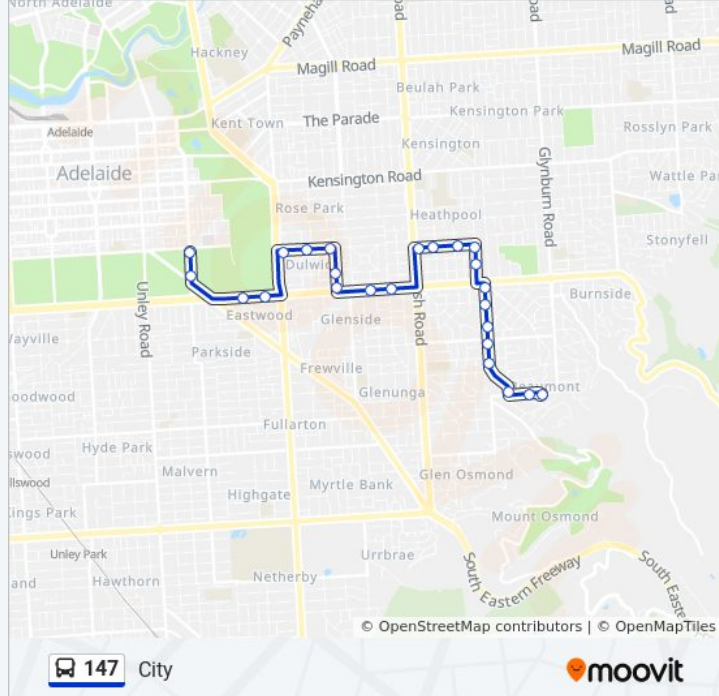

Direction: City

32 stops

[VIEW LINE SCHEDULE](#)

- Stop 20 Dashwood Rd - South side
- Stop 19A Dashwood Rd - South side
- Stop 19 Sturt Pl - West side
- Stop 18 Devereux Rd - West side
- Stop 17 Devereux Rd - West side
- Stop 16 Devereux Rd - West side
- Stop 15 Devereux Rd - West side
- Stop 14 Devereux Rd - West side
- Stop 13 Northumberland St - West side
- Stop 12 Northumberland St - West side
- Stop 11 Stirling St - South side
- Stop 10 Stirling St - South side
- Stop 9 Stirling St - South side
- Stop 9 Greenhill Rd - South side
- Stop 8 Greenhill Rd - South side

147 bus Info

Direction: City

Stops: 32

Trip Duration: 22 min

Line Summary:

Stop 7 Stuart Rd - West side

Stop 6 Stuart Rd - West side

Stop 5 Dulwich Ave - South side

Stop 4 Dulwich Ave - South side

Stop 3 Dulwich Ave - South side

Stop 5B Greenhill Rd - South side

Stop 5A Greenhill Rd - South side

Stop O2 Hutt Rd - West side

Stop O3 Hutt Rd - West side

Stop Q1 Hutt St - West side

Stop S1 Hutt St - West side

Stop T1 Hutt St - West side

Stop V1 Hutt St - West side

Stop R1 Grenfell St - South side

Stop T2 Grenfell St - South side

Stop V3 Currie St - South side

Stop W1 Currie St - South side