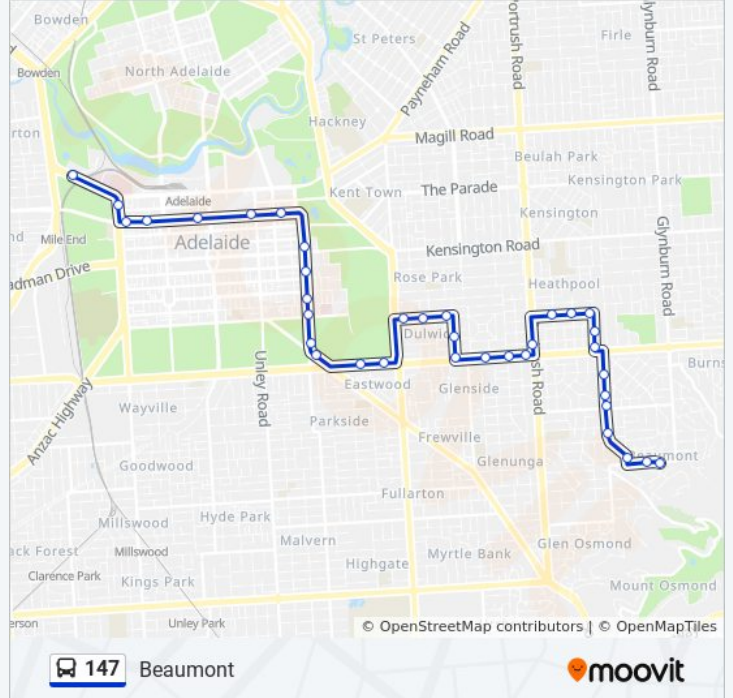

147 bus Info

Direction: Beaumont

Stops: 36

Trip Duration: 38 min

Line Summary:

- Stop 10 Greenhill Rd - North side
- Stop 152 Portrush Rd - West side
- Stop 10 Stirling St - North side
- Stop 11 Stirling St - North side
- Stop 12 Stirling St - North side
- Stop 13 Northumberland St - East side
- Stop 14 Northumberland St - East side
- Stop 15 Devereux Rd - East side
- Stop 16 Devereux Rd - East side
- Stop 17 Devereux Rd - East side
- Stop 18 Devereux Rd - East side
- Stop 19 Sturt Pl - East side
- Stop 19A Dashwood Rd - North side
- Stop 20 Dashwood Rd - South side

Direction: City

32 stops

[VIEW LINE SCHEDULE](#)

- Stop 20 Dashwood Rd - South side
- Stop 19A Dashwood Rd - South side
- Stop 19 Sturt Pl - West side
- Stop 18 Devereux Rd - West side
- Stop 17 Devereux Rd - West side
- Stop 16 Devereux Rd - West side
- Stop 15 Devereux Rd - West side
- Stop 14 Devereux Rd - West side
- Stop 13 Northumberland St - West side
- Stop 12 Northumberland St - West side
- Stop 11 Stirling St - South side
- Stop 10 Stirling St - South side
- Stop 9 Stirling St - South side
- Stop 9 Greenhill Rd - South side
- Stop 8 Greenhill Rd - South side

147 bus Info

Direction: City

Stops: 32

Trip Duration: 22 min

Line Summary:

Stop 7 Stuart Rd - West side

Stop 6 Stuart Rd - West side

Stop 5 Dulwich Ave - South side