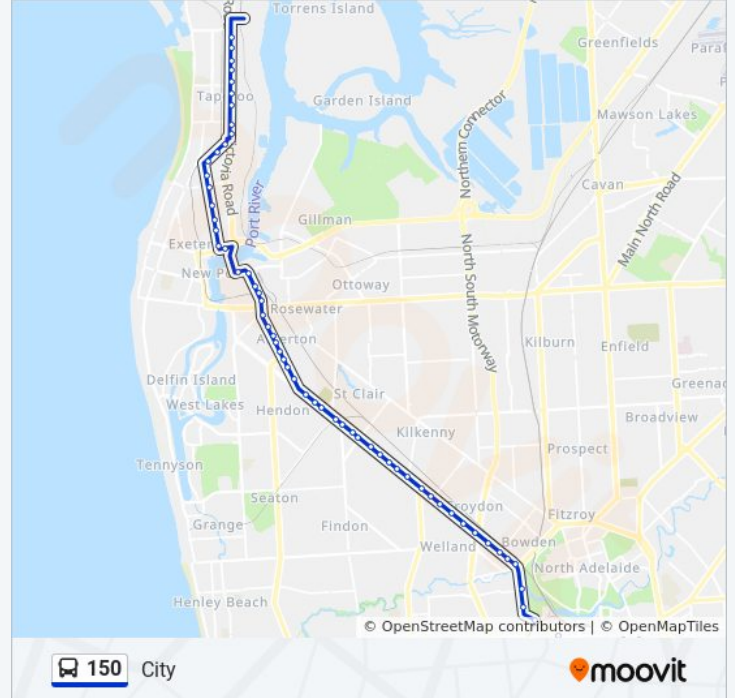

Stop 20 Port Rd - North East side

Stop 19 Port Rd - North side

Stop 18 Port Rd - North side

Stop 17 Port Rd - North East side

Stop 16 Port Rd - North East side

Stop 15 Port Rd - North East side

Stop 14 Port Rd - North East side

Stop 13 Port Rd - North East side

Stop 12 Port Rd - North side

Stop 10 Port Rd - North East side

Stop 9 Port Rd - North side

Stop 8 Port Rd - North side

Stop 7 Port Rd - North side

Stop 6 Port Rd - North side

Stop 5 Port Rd - North side

Stop 4 Port Rd - East side

Stop 2 Port Rd - East side

Stop 1 Port Rd - North side

Stop B1 West Tce - East side

Stop B2 Currie St - North side

Stop E1 Currie St - North side

Stop G3 Grenfell St - North side

Stop I1 Grenfell St - North side

**Direction: Osborne**

69 stops

[VIEW LINE SCHEDULE](#)

Stop O3 Hutt Rd - West side

Stop Q1 Hutt St - West side

Stop S1 Hutt St - West side

Stop T1 Hutt St - West side