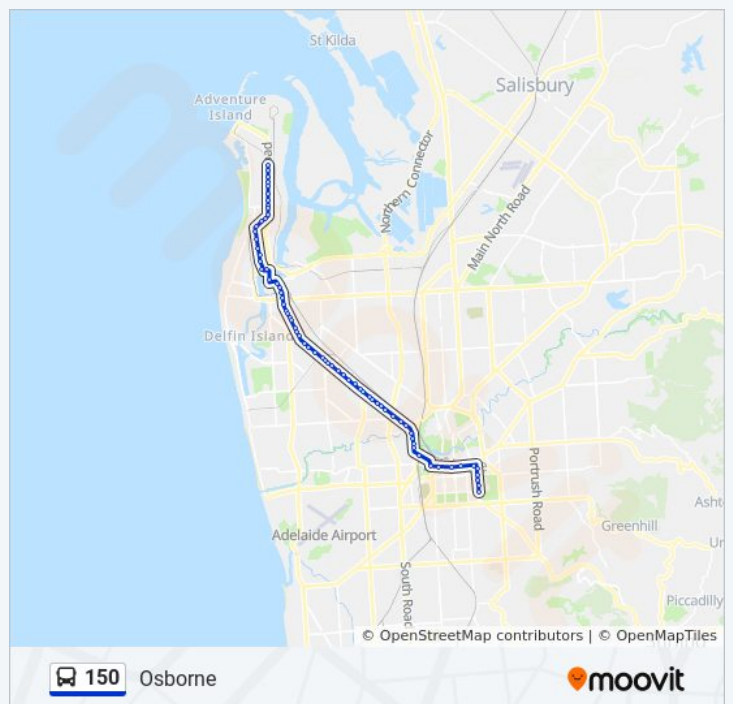

Stop V1 Hutt St - West side

Stop R1 Grenfell St - South side

Stop T2 Grenfell St - South side

Stop V3 Currie St - South side

Stop X1 Currie St - South side

Stop X1 West Tce - West side

Stop 1 Port Rd - South side

Stop 2 Port Rd - West side

Stop 3 Port Rd - West side

Stop 4 Port Rd - West side

Stop 5 Port Rd - West side

Stop 6 Port Rd - South side

Stop 7 Port Rd - South side

Stop 9 Port Rd - South side

Stop 10 Port Rd - South West side

Stop 11 Port Rd - South side

Stop 12 Port Rd - South side

Stop 13 Port Rd - South West side

**150 bus Time Schedule**

Osborne Route Timetable:

Sunday	8:16 AM - 5:45 PM
Monday	7:07 AM - 5:47 PM
Tuesday	7:07 AM - 5:47 PM
Wednesday	7:07 AM - 5:47 PM
Thursday	7:07 AM - 5:47 PM
Friday	7:07 AM - 5:47 PM
Saturday	7:21 AM - 5:45 PM

**150 bus Info**

**Direction:** Osborne

**Stops:** 69

**Trip Duration:** 58 min

**Line Summary:**

Stop 14 Port Rd - South side

Stop 15 Port Rd - South West side

Stop 16 Port Rd - South West side