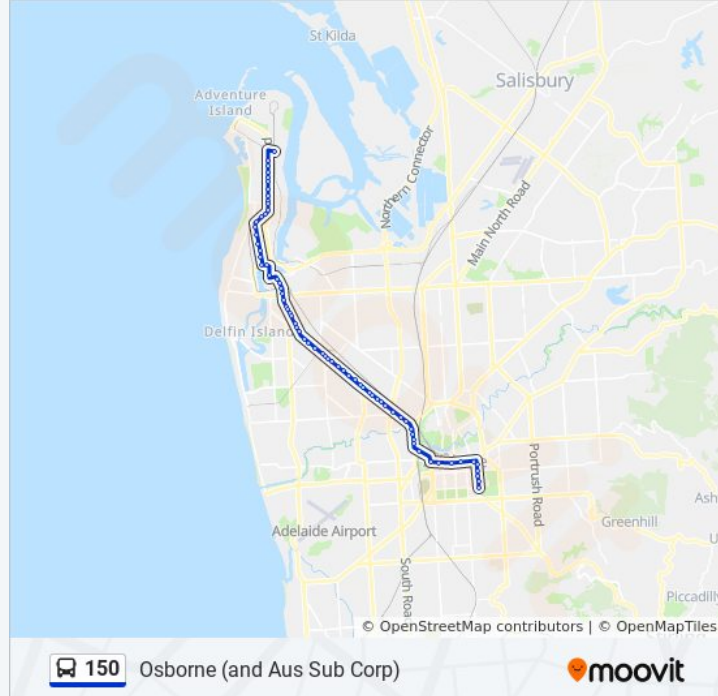

Stop 6 Port Rd - South side

Stop 7 Port Rd - South side

Stop 9 Port Rd - South side

Stop 10 Port Rd - South West side

Stop 11 Port Rd - South side

Stop 12 Port Rd - South side

Stop 13 Port Rd - South West side

Stop 14 Port Rd - South side

Stop 15 Port Rd - South West side

Stop 16 Port Rd - South West side

Stop 17 Port Rd - South West side

Stop 18 Port Rd - South West side

Stop 19 Port Rd - South side

Stop 20 Port Rd - South West side

Stop 21 Port Rd - South West side

Stop 22 Port Rd - South side

Stop 23 Port Rd - South West side

Stop 24 Port Rd - South side

Stop 25 Port Rd - South West side

Stop 26 Port Rd - South West side

Stop 27 Port Rd - South West side

Stop 29 Port Rd - South West side

Stop 30 Port Rd - South West side

Stop 31 Port Rd - South West side

Stop 32 Port Rd - South West side

Stop 33 Port Rd - South West side

Stop 34 Port Rd - South West side

Stop 35 Port Rd - South West side

Stop 36 Port Rd - South West side

Stop 37 Commercial Rd - West side

Stop 38 Commercial Rd - South West side

Stop 39 Commercial Rd - South West side

Zone A Port Adelaide Interchange - West side