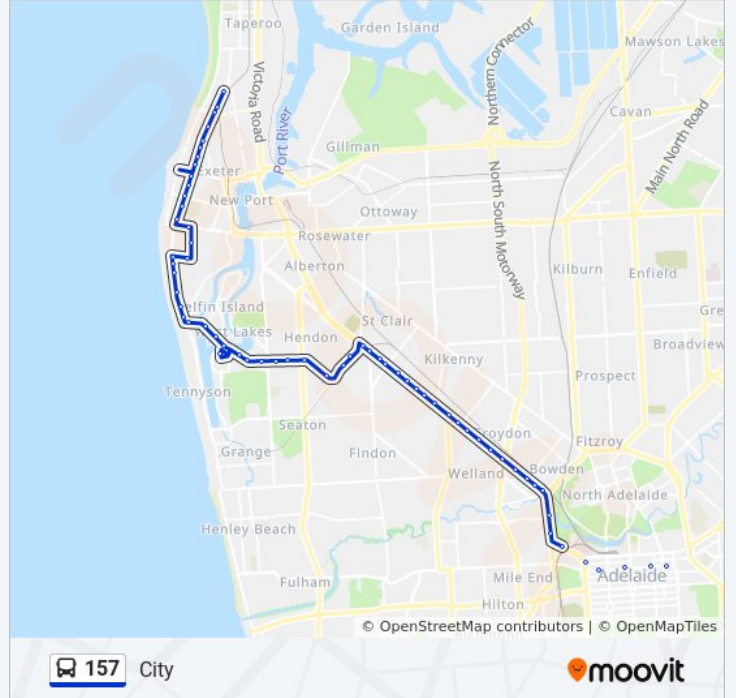

157 bus Info

Direction: City

Stops: 63

Trip Duration: 47 min

Line Summary:

- Stop 33G West Lakes Blvd - North side
- Stop 33F West Lakes Blvd - North side
- Stop 33E West Lakes Blvd - North East side
- Stop 33D West Lakes Blvd - North side
- Zone A West Lakes Interchange - North side
- Stop 33C West Lakes Blvd - North side
- Stop 33B West Lakes Blvd - North side
- Stop 33A West Lakes Blvd - North side
- Stop 33 West Lakes Blvd - North side
- Stop 32A West Lakes Blvd - North side
- Stop 30 West Lakes Blvd - North side
- Stop 29 West Lakes Blvd - East side
- Stop 28 West Lakes Blvd - West side
- Stop 27 West Lakes Blvd - North West side
- Stop 24 Port Rd - North side
- Stop 23 Port Rd - North side
- Stop 22 Port Rd - North East side
- Stop 21 Port Rd - North East side
- Stop 20 Port Rd - North East side
- Stop 19 Port Rd - North side
- Stop 18 Port Rd - North side
- Stop 17 Port Rd - North East side
- Stop 16 Port Rd - North East side
- Stop 15 Port Rd - North East side
- Stop 14 Port Rd - North East side
- Stop 13 Port Rd - North East side
- Stop 12 Port Rd - North side
- Stop 10 Port Rd - North East side
- Stop 9 Port Rd - North side
- Stop 8 Port Rd - North side
- Stop 7 Port Rd - North side
- Stop 6 Port Rd - North side
- Stop 5 Port Rd - North side

Stop 4 Port Rd - East side

Stop 2 Port Rd - East side

Stop 1 Port Rd - North side

Stop B1 West Tce - East side

Stop B2 Currie St - North side

Stop E1 Currie St - North side

Stop G3 Grenfell St - North side

Stop I1 Grenfell St - North side

Direction: Largs Bay

67 stops

[VIEW LINE SCHEDULE](#)

Stop O3 Hutt Rd - West side

Stop Q1 Hutt St - West side

Stop S1 Hutt St - West side

Stop T1 Hutt St - West side

Stop V1 Hutt St - West side

Stop R1 Grenfell St - South side

Stop T2 Grenfell St - South side

Stop V3 Currie St - South side

Stop X1 Currie St - South side

Stop X1 West Tce - West side

Stop 1 Port Rd - South side

Stop 2 Port Rd - West side