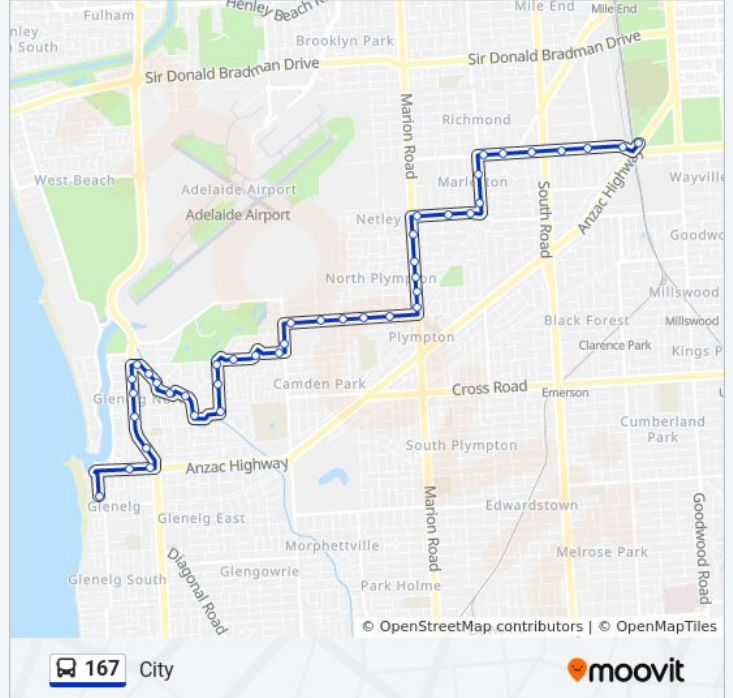

167 bus Info

Direction: City

Stops: 42

Trip Duration: 29 min

Line Summary:

- Stop 13 Mooringe Ave - North side
- Stop 12 Mooringe Ave - North side
- Stop 11 Mooringe Ave - North side
- Stop 10 Marion Rd - West side
- Stop 9C Marion Rd - West side
- Stop 9B Marion Rd - West side
- Stop 9A Marion Rd - West side
- Stop 9 Marion Rd - West side
- Stop 8B Galway Ave - North side
- Stop 8A Galway Ave - North side
- Stop 8 Galway Ave - North side
- Stop 7 Grove Ave - West side
- Stop 6 Grove Ave - West side
- Stop 5 Richmond Rd - North side
- Stop 4 Richmond Rd - North side
- Stop 3A Richmond Rd - North side
- Stop 3 Richmond Rd - North side
- Stop 2 Richmond Rd - North side
- Stop 1A Richmond Rd - North side
- Stop 1 Anzac Hwy - North West side

Direction: Glenelg

51 stops

[VIEW LINE SCHEDULE](#)

- Stop 1 Botanic Rd - South East side
- Stop R1 North Tce - South side
- Stop B2 Pulteney St - East side
- Stop T2 Grenfell St - South side
- Stop V3 Currie St - South side
- Stop X1 Currie St - South side
- Stop Y2 Currie St - South side
- Stop F1 West Tce - East side
- Stop H1 West Tce - East side