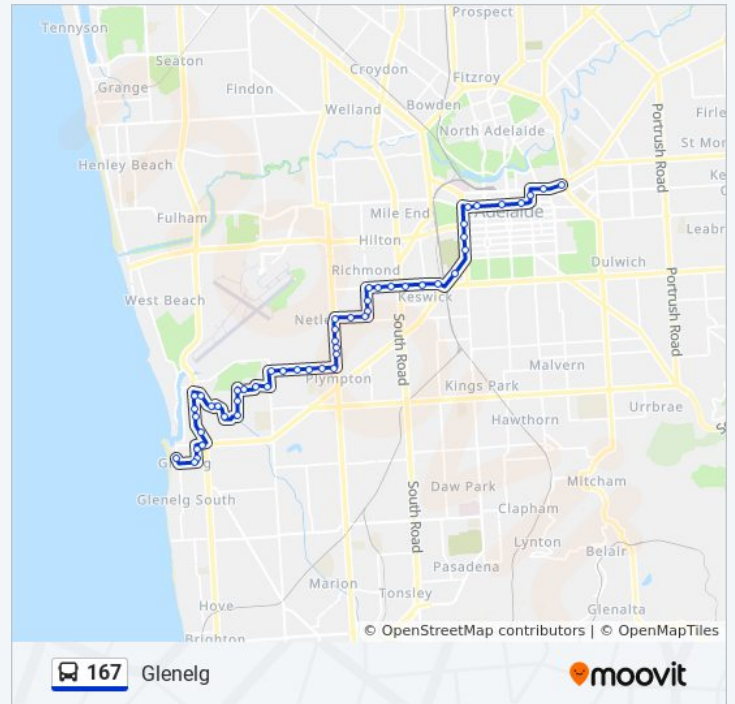

167 bus Info

Direction: City

Stops: 42

Trip Duration: 29 min

Line Summary:

- Stop 13 Mooringe Ave - North side
- Stop 12 Mooringe Ave - North side
- Stop 11 Mooringe Ave - North side
- Stop 10 Marion Rd - West side
- Stop 9C Marion Rd - West side
- Stop 9B Marion Rd - West side
- Stop 9A Marion Rd - West side
- Stop 9 Marion Rd - West side
- Stop 8B Galway Ave - North side
- Stop 8A Galway Ave - North side
- Stop 8 Galway Ave - North side
- Stop 7 Grove Ave - West side
- Stop 6 Grove Ave - West side
- Stop 5 Richmond Rd - North side
- Stop 4 Richmond Rd - North side
- Stop 3A Richmond Rd - North side
- Stop 3 Richmond Rd - North side
- Stop 2 Richmond Rd - North side
- Stop 1A Richmond Rd - North side
- Stop 1 Anzac Hwy - North West side

167 bus Info

Direction: Glenelg

Stops: 51

Trip Duration: 49 min
Line Summary:

- Stop J1 West Tce - East side
- Stop Z1 Anzac Hwy - South East side
- Stop 1A Richmond Rd - South side
- Stop 2 Richmond Rd - South side
- Stop 3 Richmond Rd - South side
- Stop 3A Richmond Rd - South side
- Stop 4 Richmond Rd - South side
- Stop 5 Richmond Rd - South side
- Stop 6 Grove Ave - East side
- Stop 7 Grove Ave - East side
- Stop 8 Galway Ave - South side
- Stop 8A Galway Ave - South side
- Stop 8B Galway Ave - South side
- Stop 9 Marion Rd - East side
- Stop 9A Marion Rd - East side
- Stop 9B Marion Rd - East side
- Stop 9C Marion Rd - East side
- Stop 10 Mooringe Ave - South side
- Stop 11 Mooringe Ave - South side
- Stop 12 Mooringe Ave - South side
- Stop 13 Mooringe Ave - South side
- Stop 14 Mooringe Ave - South side
- Stop 15 Mooringe Ave - South side
- Stop 16 Hoylake St - South side
- Stop 17 St Andrews Cres - East side
- Stop 18 St Andrews Cres - South side
- Stop 19 Bonython Ave - East side
- Stop 20 Pine Ave - East side
- Stop 21 Pine Ave - East side
- Stop 22 Shannon Ave - West side
- Stop 23 Shannon Ave - South side
- Stop 23A Goldsworthy Cres - South side
- Stop 25 Blackburn Ave - South West side