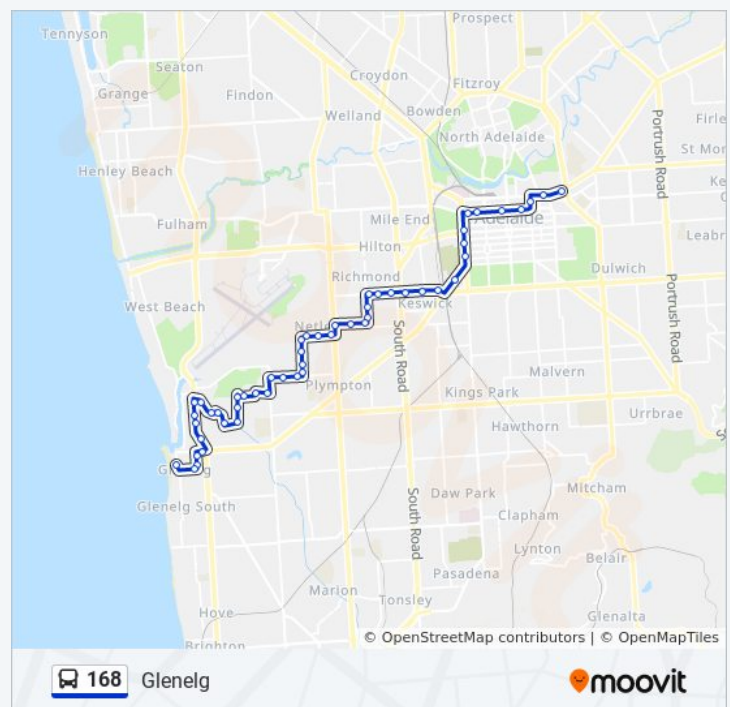

**168 bus Info**

**Direction:** City

**Stops:** 50

**Trip Duration:** 30 min

**Line Summary:**

Stop 13 Mooringe Ave - North side

Stop 12 Streeters Rd - West side

Stop 11A Streeters Rd - West side

**168 bus Time Schedule**

Glenelg Route Timetable:

Sunday	9:00 AM - 11:58 PM
--------	--------------------

Monday	6:38 AM - 10:54 PM
--------	--------------------

- Stop R1 North Tce - South side
- Stop B2 Pulteney St - East side
- Stop T2 Grenfell St - South side
- Stop V3 Currie St - South side
- Stop X1 Currie St - South side
- Stop Y2 Currie St - South side
- Stop F1 West Tce - East side
- Stop H1 West Tce - East side
- Stop J1 West Tce - East side
- Stop Z1 Anzac Hwy - South East side
- Stop 1A Richmond Rd - South side
- Stop 2 Richmond Rd - South side
- Stop 3 Richmond Rd - South side
- Stop 3A Richmond Rd - South side
- Stop 4 Richmond Rd - South side
- Stop 5 Richmond Rd - South side
- Stop 6 Grove Ave - East side
- Stop 7 Grove Ave - East side
- Stop 8 Galway Ave - South side
- Stop 8A Galway Ave - South side
- Stop 8B Galway Ave - South side
- Stop 9 Harvey Ave - South side
- Stop 10 Harvey Ave - South side
- Stop 10A Harvey Ave - South side
- Stop 11 Streeters Rd - East side
- Stop 11A Streeters Rd - East side
- Stop 12 Streeters Rd - East side
- Stop 12A Streeters Rd - East side
- Stop 13 Mooringe Ave - South side
- Stop 14 Mooringe Ave - South side
- Stop 15 Mooringe Ave - South side
- Stop 16 Hoylake St - South side
- Stop 17 St Andrews Cres - East side

Tuesday	6:38 AM - 10:54 PM
Wednesday	6:38 AM - 10:54 PM
Thursday	6:38 AM - 10:54 PM
Friday	6:38 AM - 10:54 PM
Saturday	8:03 AM - 11:58 PM

**168 bus Info**

**Direction:** Glenelg

**Stops:** 51

**Trip Duration:** 51 min

**Line Summary:**

Stop 18 St Andrews Cres - South side

Stop 19 Bonython Ave - East side

Stop 20 Pine Ave - East side

Stop 21 Pine Ave - East side

Stop 22 Shannon Ave - West side

Stop 23 Shannon Ave - South side