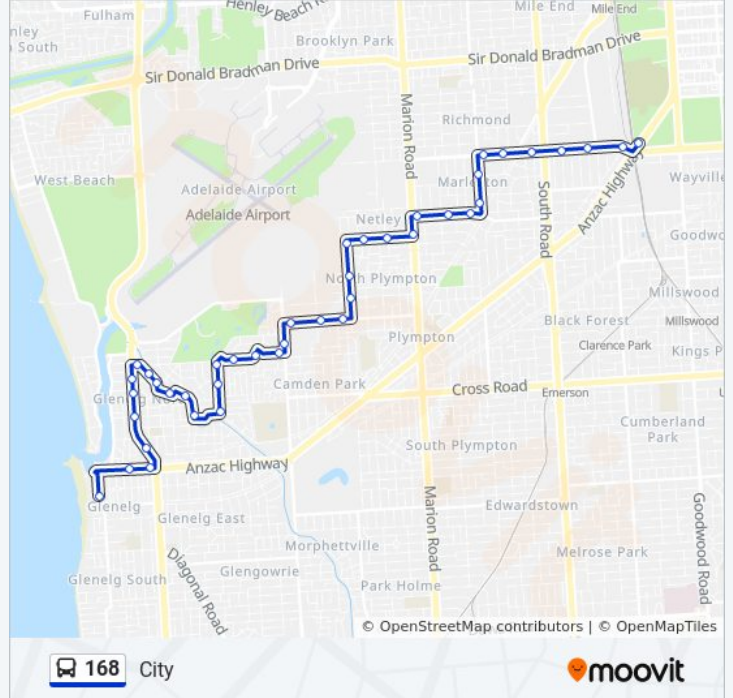

**168 bus Info**

**Direction:** City

**Stops:** 50

**Trip Duration:** 30 min

**Line Summary:**

Stop 13 Mooringe Ave - North side

Stop 12 Streeters Rd - West side

Stop 11A Streeters Rd - West side

Stop 7 Grove Ave - West side

Stop 6 Grove Ave - West side

Stop 5 Richmond Rd - North side

Stop 4 Richmond Rd - North side

Stop 3A Richmond Rd - North side

Stop 3 Richmond Rd - North side

Stop 2 Richmond Rd - North side

Stop 1A Richmond Rd - North side

Stop 1 Anzac Hwy - North West side

Stop A1 Anzac Hwy - North West side

Stop R1 West Tce - West side

Stop S1 West Tce - West side

Stop U1 West Tce - West side

Stop B1 Currie St - North side

Stop B2 Currie St - North side

Stop E3 Currie St - North side

Stop X1 Pulteney St - West side

Stop I1 North Tce - North side

**Direction: Glenelg**

51 stops

[VIEW LINE SCHEDULE](#)

Stop 1 Botanic Rd - South East side