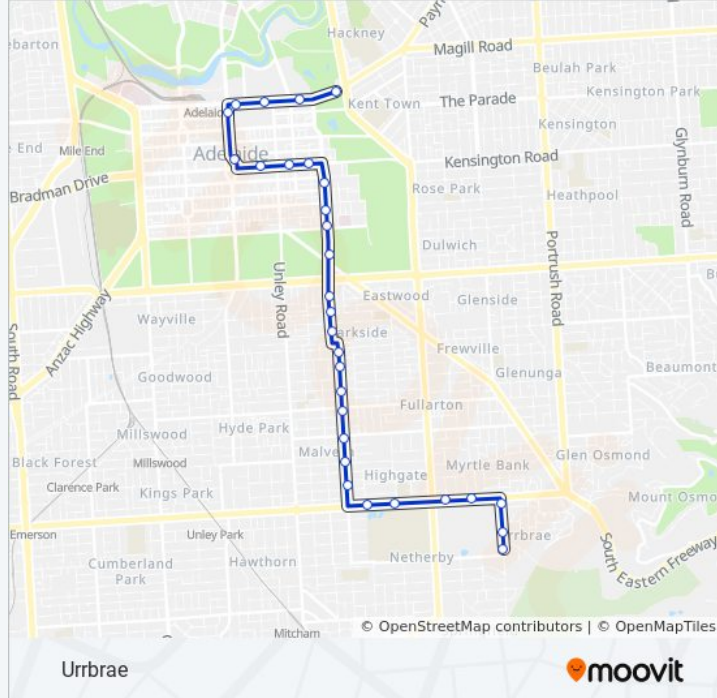

City

View In Website Mode

The 170 bus line (City) has 2 routes. For regular weekdays, their operation hours are:

(1) City: 6:54 AM - 6:05 PM (2) Urrbrae: 6:15 AM - 5:14 PM

Use the Moovit App to find the closest 170 bus station near you and find out when is the next 170 bus arriving.

170 bus Info

Direction: City

Stops: 32

Trip Duration: 17 min

Line Summary:

Stop T1 Hutt St - West side

Stop R1 Wakefield St - South side

Stop S1 Wakefield St - South side

Stops: 30

Trip Duration: 37 min

Line Summary:

Stop 6 Duthy St - East side

Stop 7 Duthy St - East side

Stop 8 Duthy St - East side

Stop 9 Duthy St - East side

Stop 9A Duthy St - East side

Stop 167 Cross Rd - North side

Stop 166 Cross Rd - North side

Stop 165 Cross Rd - North side

Stop 164 Cross Rd - North side

Stop 21 Waite Rd - East side

Stop 22 Waite Rd - East side

Stop 23 Waite Rd - West side