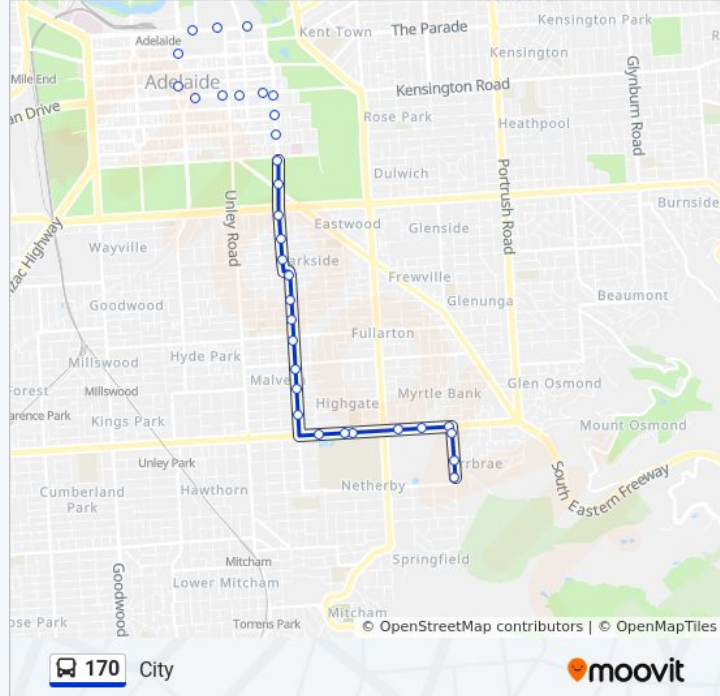

170 bus Info

Direction: City

Stops: 32

Trip Duration: 17 min

Line Summary:

Stop T1 Hutt St - West side

Stop R1 Wakefield St - South side

Stop S1 Wakefield St - South side

Stop T1 Wakefield St - South side

Stop U1 Wakefield St - South side

Stop V1 King William St - West side

Stop X1 King William St - West side

Stop F1 North Tce - North side

Stop G1 North Tce - North side

Stop I1 North Tce - North side

Direction: Urrbrae

30 stops

[VIEW LINE SCHEDULE](#)

Stop 1 Botanic Rd - South East side

Stop R1 North Tce - South side

Stop T1 North Tce - South side

Stop U1 North Tce - South side

Stop C2 King William St - East side

Stops: 30

Trip Duration: 37 min

Line Summary:

Stop 6 Duthy St - East side

Stop 7 Duthy St - East side

Stop 8 Duthy St - East side

Stop 9 Duthy St - East side

Stop 9A Duthy St - East side