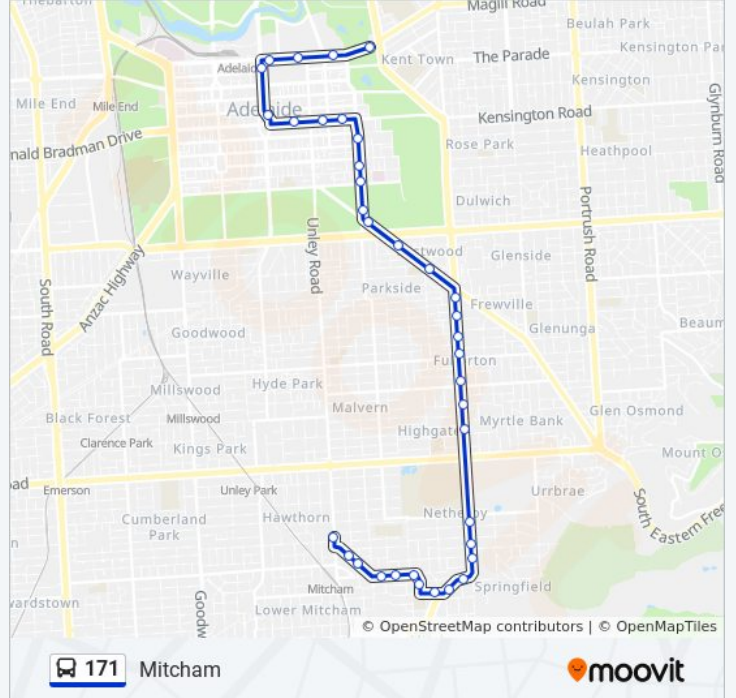

**171 bus Info**

**Direction:** City

**Stops:** 26

**Trip Duration:** 17 min

**Line Summary:**

Stop 3 Glen Osmond Rd - South West side

Stop 1 Glen Osmond Rd - South West side

Stop O2 Hutt Rd - West side

Stop F2 King William St - North East side

Stop G2 Wakefield St - North side

Stop H1 Wakefield St - North side

Stop I1 Wakefield St - North side

Stop H1 Hutt St - East side

Stop J1 Hutt St - East side

Stop K1 Hutt St - East side

Stop L1 Hutt Rd - East side

Stop L1 Glen Osmond Rd - North East side

Stop 1 Glen Osmond Rd - North East side

Stop 3 Glen Osmond Rd - North East side

Stop 5 Fullarton Rd - East side

Stop 6 Fullarton Rd - East side

### 171 bus Info

**Direction:** Mitcham

**Stops:** 37

**Trip Duration:** 39 min

**Line Summary:**

- Stop 7 Fullarton Rd - East side
- Stop 8 Fullarton Rd - East side
- Stop 9 Fullarton Rd - East side
- Stop 10 Fullarton Rd - East side
- Stop 11 Fullarton Rd - East side
- Stop 12 Fullarton Rd - East side
- Stop 14 Fullarton Rd - East side
- Stop 15 Fullarton Rd - East side
- Stop 16 Fullarton Rd - East side
- Stop 16A Maitland St - South East side
- Stop 16B Taylors Rd - South side
- Stop 17 Albert St - South side
- Stop 18 Welbourne St - West side
- Stop 19 Princes Rd - South side
- Stop 20 Princes Rd - South side
- Stop 21 Princes Rd - South side
- Stop 22 Princes Rd - South West side
- Stop 23 Princes Rd - South side
- Stop 12 Belair Rd - West side