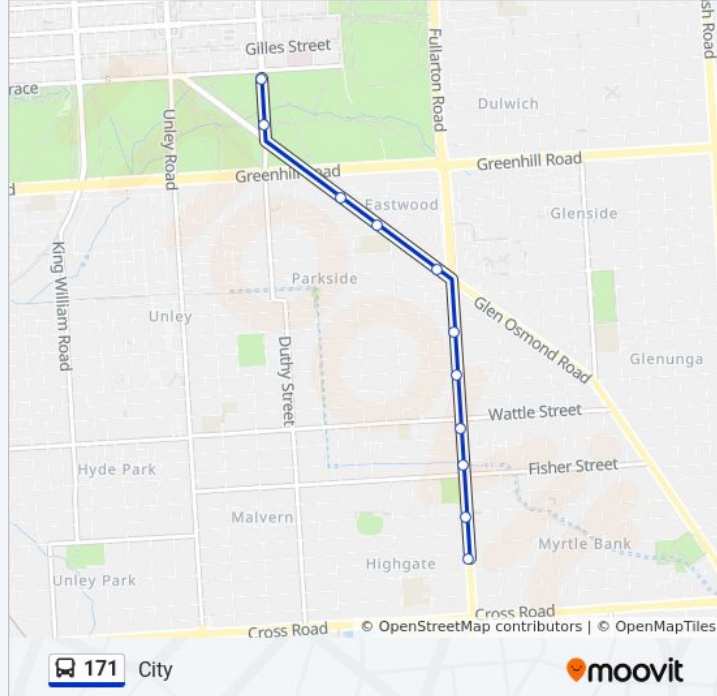

**Direction: City**

26 stops

[VIEW LINE SCHEDULE](#)

- Stop 12 Belair Rd - East side
- Stop 23 Princes Rd - North side
- Stop 22 Princes Rd - North East side
- Stop 21 Princes Rd - North side
- Stop 20 Princes Rd - North side
- Stop 19 Princes Rd - North side
- Stop 18 Welbourne St - East side
- Stop 17 Albert St - North side
- Stop 16B Taylors Rd - North side
- Stop 16A Maitland St - North side
- Stop 16 Fullarton Rd - West side
- Stop 15 Fullarton Rd - West side
- Stop 14 Fullarton Rd - West side
- Stop 13 Fullarton Rd - West side
- Stop 12 Fullarton Rd - West side
- Stop 11 Fullarton Rd - West side
- Stop 10 Fullarton Rd - West side
- Stop 9 Fullarton Rd - West side
- Stop 8 Fullarton Rd - West side
- Stop 7 Fullarton Rd - West side
- Stop 6 Fullarton Rd - West side
- Stop 5 Glen Osmond Rd - South side

**171 bus Info**

**Direction:** City

**Stops:** 26

**Trip Duration:** 17 min

**Line Summary:**

Stop 3 Glen Osmond Rd - South West side

Stop 1 Glen Osmond Rd - South West side

Stop O2 Hutt Rd - West side

Stop O3 Hutt Rd - West side

### Direction: Mitcham

37 stops

[VIEW LINE SCHEDULE](#)

Stop 1 Botanic Rd - South East side

Stop R1 North Tce - South side

Stop T1 North Tce - South side

Stop U1 North Tce - South side

Stop C2 King William St - East side