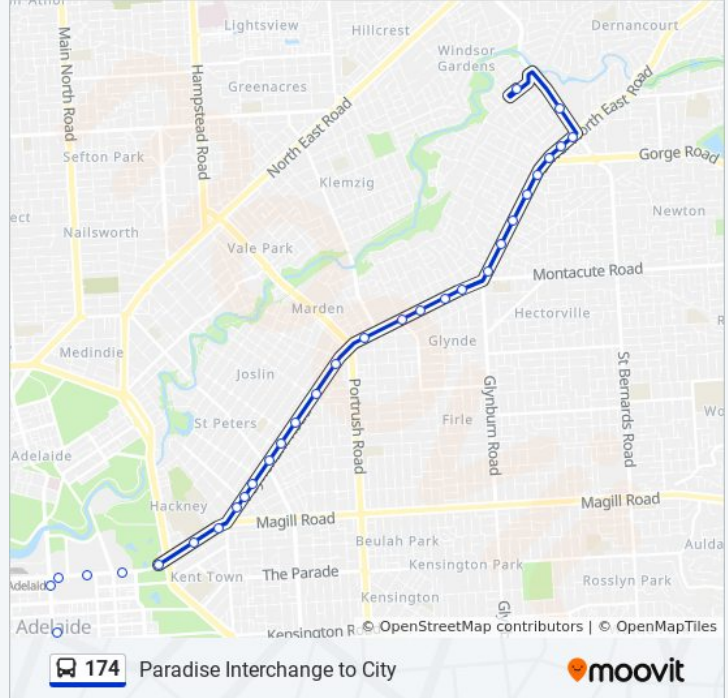

**174 bus Info**

**Direction:** City

**Stops:** 31

**Trip Duration:** 24 min

**Line Summary:**

- Stop 5 Payneham Rd - East side
- Stop 4 Payneham Rd - South East side
- Stop 3 North Tce - South East side
- Stop 2 North Tce - South East side
- Stop 1 Botanic Rd - South East side
- Stop R1 North Tce - South side
- Stop T1 North Tce - South side
- Stop U1 North Tce - South side
- Stop C3 King William St - East side
- Stop F2 King William St - North East side

**Direction: Paradise**

40 stops

[VIEW LINE SCHEDULE](#)

- Stop O2 Hutt Rd - West side
- Stop Q1 Hutt St - West side
- Stop S1 Hutt St - West side
- Stop T1 Hutt St - West side
- Stop R1 Wakefield St - South side
- Stop S1 Wakefield St - South side
- Stop T1 Wakefield St - South side
- Stop U1 Wakefield St - South side
- Stop V1 King William St - West side
- Stop X1 King William St - West side
- Stop F1 North Tce - North side
- Stop G1 North Tce - North side
- Stop I1 North Tce - North side
- Stop 1 Botanic Rd - North West side
- Stop 2 North Tce - North West side
- Stop 3 North Tce - North side
- Stop 4 Payneham Rd - North West side
- Stop 5 Payneham Rd - North West side