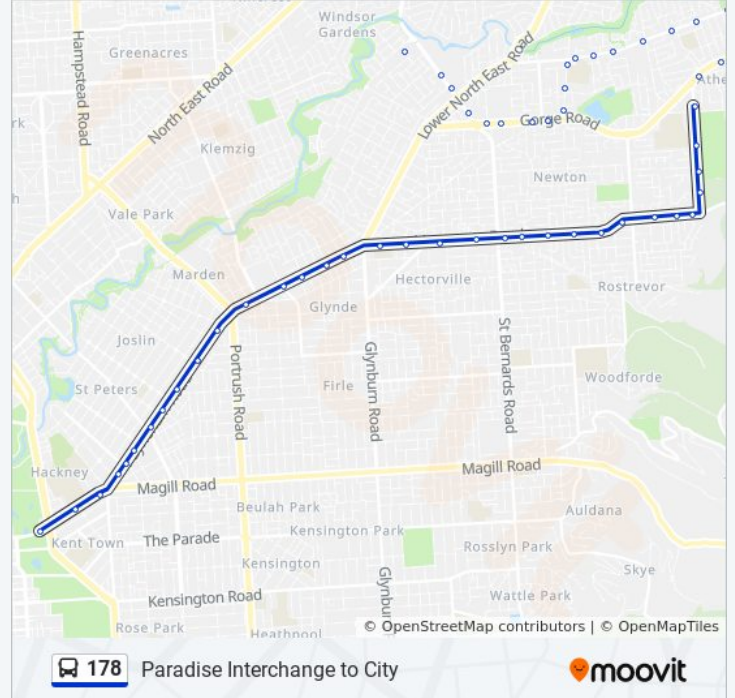

### 178 bus Info

**Direction:** City

**Stops:** 62

**Trip Duration:** 40 min

**Line Summary:**

- Stop 36 Gorge Rd - South side
- Stop 35 Gorge Rd - South side
- Stop 34 Gorge Rd - South East side
- Stop 33M Maryvale Rd - East side
- Stop 32 Maryvale Rd - East side
- Stop 31 Maryvale Rd - East side
- Stop 30 Maryvale Rd - East side
- Stop 29 Montacute Rd - South side
- Stop 28 Montacute Rd - South side
- Stop 27 Montacute Rd - South side
- Stop 26 Montacute Rd - South side
- Stop 25 Montacute Rd - South side
- Stop 24 Montacute Rd - South side
- Stop 23A Montacute Rd - South side
- Stop 23 Montacute Rd - South side
- Stop 22 Montacute Rd - South side
- Stop 21 Montacute Rd - South side
- Stop 20 Montacute Rd - South side
- Stop 19 Montacute Rd - South side
- Stop 18 Montacute Rd - South side
- Stop 17 Payneham Rd - South East side
- Stop 16 Payneham Rd - South East side
- Stop 15 Payneham Rd - South East side
- Stop 14 Payneham Rd - South East side
- Stop 13 Payneham Rd - South East side
- Stop 12 Payneham Rd - East side
- Stop 10 Payneham Rd - East side
- Stop 9 Payneham Rd - East side
- Stop 8 Payneham Rd - South East side
- Stop 7 Payneham Rd - East side
- Stop 6 Payneham Rd - East side
- Stop 5 Payneham Rd - East side
- Stop 4 Payneham Rd - South East side

Stop 3 North Tce - South East side

Stop 2 North Tce - South East side

Stop 1 Botanic Rd - South East side

Stop R1 North Tce - South side

Stop T1 North Tce - South side

Stop U1 North Tce - South side

Stop C2 King William St - East side

Stop F2 King William St - North East side

**Direction: Newton (continues as 578 to City via O-Bahn)**

39 stops

[VIEW LINE SCHEDULE](#)

Stop O3 Hutt Rd - West side

Stop Q1 Hutt St - West side

Stop S1 Hutt St - West side