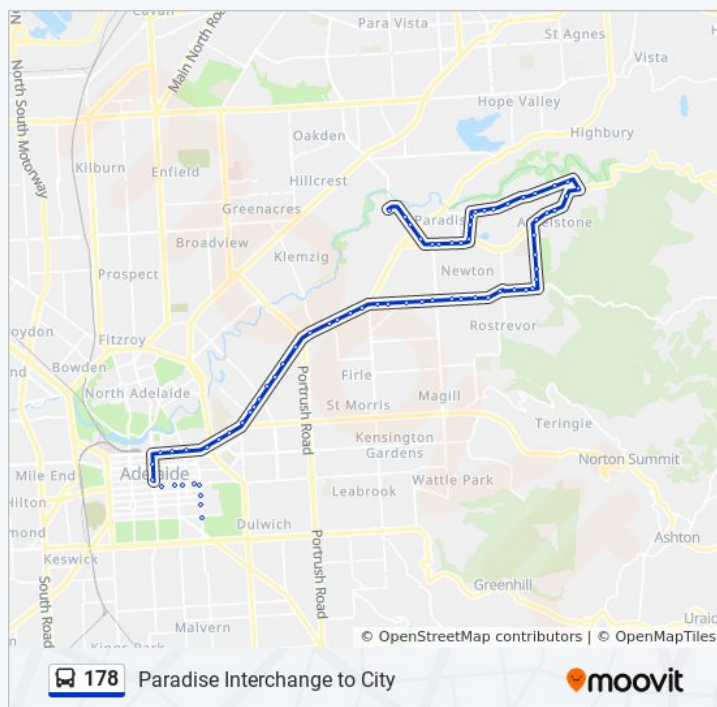

Stop F1 North Tce - North side

Stop G1 North Tce - North side

Stop I1 North Tce - North side

Stop 1 Botanic Rd - North West side

Stop 2 North Tce - North West side

Stop 3 North Tce - North side

Stop 4 Payneham Rd - North West side

Stop 5 Payneham Rd - North West side

Stop 6 Payneham Rd - North West side

Stop 7 Payneham Rd - North West side

Stop 8 Payneham Rd - West side

Stop 9 Payneham Rd - West side

Stop 10 Payneham Rd - West side

Stop 12 Payneham Rd - North West side

Stop 13 Payneham Rd - North side

Stop 14 Payneham Rd - North West side

Stop 15 Payneham Rd - North West side

Stop 16 Payneham Rd - North West side

Stop 17 Payneham Rd - North West side

Stop 18 Montacute Rd - North side

Stop 19 Montacute Rd - North side

Stop 20 Montacute Rd - North side

Stop 21 Montacute Rd - North side

Stop 22 Montacute Rd - North side

Stop 23 Montacute Rd - North side

Stop 23A Montacute Rd - North side

Stop 24 Montacute Rd - North side

Stop 25 Montacute Rd - North side

Stop 26 Montacute Rd - North side

Stop 27 Montacute Rd - North side

Stop 28 Montacute Rd - North side

Stop 29 Montacute Rd - North side

Stop 30 Maryvale Rd - West side