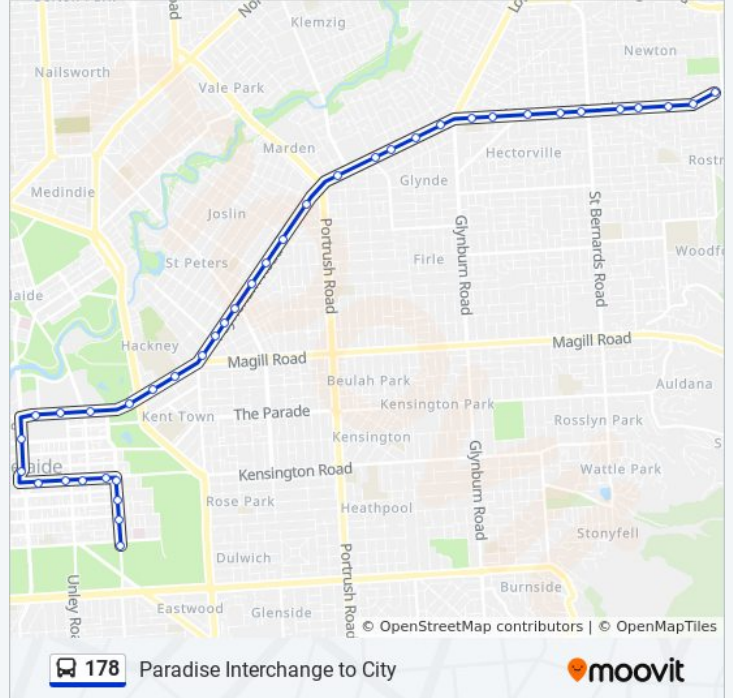

Stop F2 King William St - North East side

**Direction: Newton (continues as 578 to City via O-Bahn)**

39 stops

[VIEW LINE SCHEDULE](#)

Stop O3 Hutt Rd - West side

Stop Q1 Hutt St - West side

Stop S1 Hutt St - West side

Stop 5 Payneham Rd - North West side

Stop 6 Payneham Rd - North West side

Stop 7 Payneham Rd - North West side

**178 bus Time Schedule**

Newton (continues as 578 to City via O-Bahn) Route  
Timetable:

Sunday	Not Operational
Monday	6:31 AM - 7:13 AM
Tuesday	6:31 AM - 7:13 AM
Wednesday	6:31 AM - 7:13 AM
Thursday	6:31 AM - 7:13 AM
Friday	6:31 AM - 7:13 AM
Saturday	Not Operational

**178 bus Info**

**Direction:** Newton (continues as 578 to City via O-Bahn)

**Stops:** 39

**Trip Duration:** 32 min

**Line Summary:**

- Stop 8 Payneham Rd - West side
- Stop 9 Payneham Rd - West side
- Stop 10 Payneham Rd - West side
- Stop 12 Payneham Rd - North West side
- Stop 13 Payneham Rd - North side
- Stop 14 Payneham Rd - North West side
- Stop 15 Payneham Rd - North West side
- Stop 16 Payneham Rd - North West side
- Stop 17 Payneham Rd - North West side
- Stop 18 Montacute Rd - North side
- Stop 19 Montacute Rd - North side
- Stop 20 Montacute Rd - North side
- Stop 21 Montacute Rd - North side
- Stop 22 Montacute Rd - North side
- Stop 23 Montacute Rd - North side
- Stop 23A Montacute Rd - North side
- Stop 24 Montacute Rd - North side
- Stop 25 Montacute Rd - North side
- Stop 26 Montacute Rd - North side

**Direction: Paradise**

70 stops

[VIEW LINE SCHEDULE](#)

- Stop O3 Hutt Rd - West side
- Stop Q1 Hutt St - West side
- Stop S1 Hutt St - West side
- Stop T1 Hutt St - West side
- Stop R1 Wakefield St - South side
- Stop S1 Wakefield St - South side
- Stop T1 Wakefield St - South side
- Stop U1 Wakefield St - South side
- Stop V1 King William St - West side
- Stop X1 King William St - West side