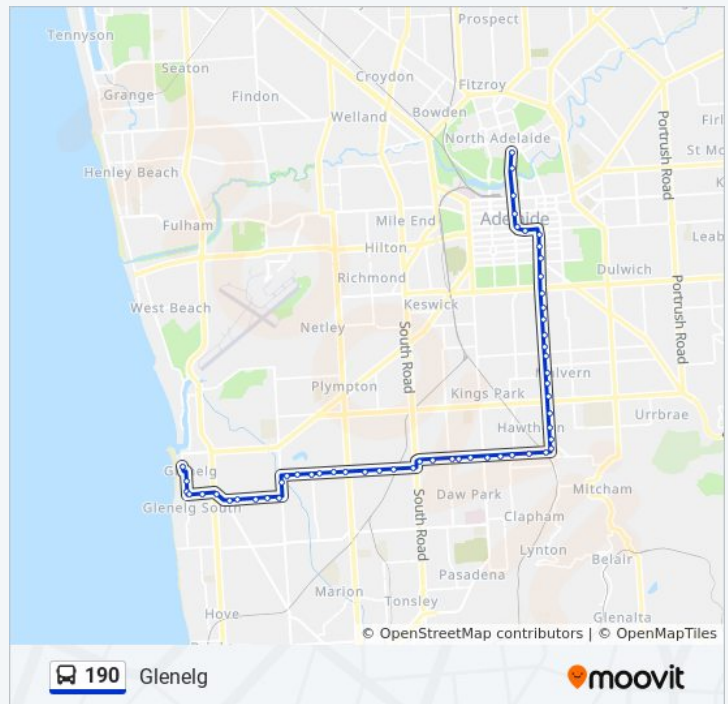

**190 bus Info**

**Direction:** City

**Stops:** 55

**Trip Duration:** 12 min

**Line Summary:**

Stop 14E Edward St - North side  
Stop 14D Edward St - North side  
Stop 14C Edward St - North side  
Stop 14B Edward St - North side  
Stop 14A Edward St - North side  
Stop 14 Grange Rd - North side  
Stop 13E Grange Rd - North side  
Stop 13D Grange Rd - North side  
Stop 13C Grange Rd - North side  
Stop 13B Grange Rd - North side  
Stop 13A Grange Rd - North side  
Stop 13 Belair Rd - West side  
Stop 12 Belair Rd - West side  
Stop 11 Belair Rd - West side  
Stop 10 Belair Rd - West side  
Stop 9 Unley Rd - West side  
Stop 8 Unley Rd - West side  
Stop 7 Unley Rd - West side  
Stop 6 Unley Rd - West side  
Stop 5 Unley Rd - West side  
Stop 4 Unley Rd - West side  
Stop 3 Unley Rd - West side  
Stop 2 Unley Rd - West side  
Stop 1 Unley Rd - West side  
Stop O1 Unley Rd - West side  
Stop P1 Pulteney St - West side  
Stop R1 Pulteney St - West side  
Stop S1 Pulteney St - West side  
Stop T1 Wakefield St - South side  
Stop U1 Wakefield St - South side  
Stop V1 King William St - West side  
Stop X1 King William St - West side  
Stop Y2 King William St - West side

Stop 14 Grange Rd - South side

Stop 14A Edward St - South side

## 190 bus Time Schedule

Glenelg Route Timetable:

Sunday	8:30 AM - 5:24 PM
Monday	6:35 AM - 4:52 PM
Tuesday	6:35 AM - 4:52 PM
Wednesday	6:35 AM - 4:52 PM
Thursday	6:35 AM - 4:52 PM
Friday	6:35 AM - 4:52 PM
Saturday	7:30 AM - 5:24 PM

## 190 bus Info

**Direction:** Glenelg

**Stops:** 55

**Trip Duration:** 57 min

**Line Summary:**

Stop 14B Edward St - South side

Stop 14C Edward St - South side

Stop 14D Edward St - South side