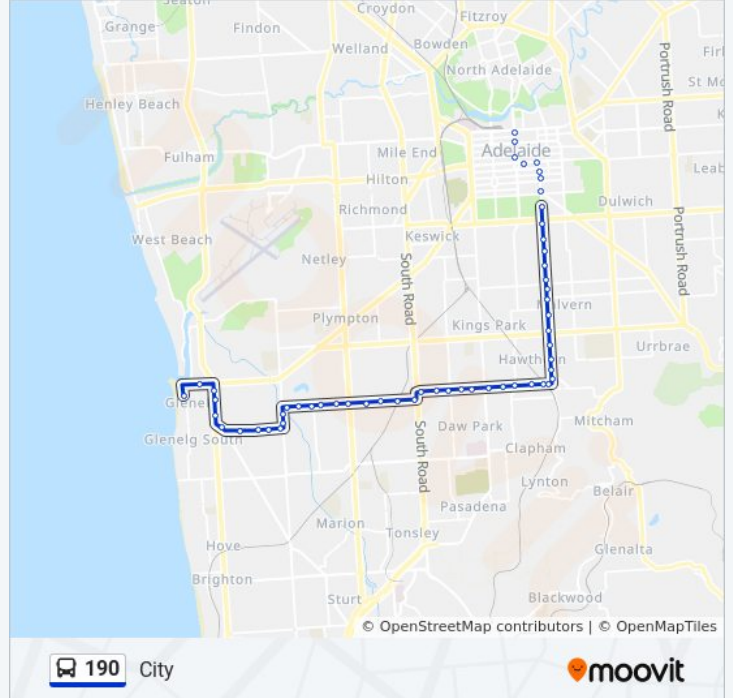

**190 bus Info**

**Direction:** City

**Stops:** 55

**Trip Duration:** 12 min

**Line Summary:**

Stop 14E Edward St - North side  
Stop 14D Edward St - North side  
Stop 14C Edward St - North side  
Stop 14B Edward St - North side  
Stop 14A Edward St - North side  
Stop 14 Grange Rd - North side  
Stop 13E Grange Rd - North side  
Stop 13D Grange Rd - North side  
Stop 13C Grange Rd - North side  
Stop 13B Grange Rd - North side  
Stop 13A Grange Rd - North side  
Stop 13 Belair Rd - West side  
Stop 12 Belair Rd - West side  
Stop 11 Belair Rd - West side  
Stop 10 Belair Rd - West side  
Stop 9 Unley Rd - West side  
Stop 8 Unley Rd - West side  
Stop 7 Unley Rd - West side  
Stop 6 Unley Rd - West side  
Stop 5 Unley Rd - West side  
Stop 4 Unley Rd - West side  
Stop 3 Unley Rd - West side  
Stop 2 Unley Rd - West side  
Stop 1 Unley Rd - West side  
Stop O1 Unley Rd - West side  
Stop P1 Pulteney St - West side  
Stop R1 Pulteney St - West side  
Stop S1 Pulteney St - West side  
Stop T1 Wakefield St - South side  
Stop U1 Wakefield St - South side  
Stop V1 King William St - West side  
Stop X1 King William St - West side  
Stop Y2 King William St - West side

## Direction: Glenelg

55 stops

[VIEW LINE SCHEDULE](#)

Stop 2 King William Rd - South East side

Stop 1 King William Rd - East side

Stop A3 King William Rd - East side

Stop D1 King William St - East side

Stop F1 King William St - North East side

Stop G1 Wakefield St - North side

Stop G1 Pulteney St - East side

Stop I1 Pulteney St - East side

Stop K1 Pulteney St - East side

Stop L1 Unley Rd - East side

Stop 1 Unley Rd - East side

Stop 2 Unley Rd - East side

## 190 bus Info

**Direction:** Glenelg

**Stops:** 55

**Trip Duration:** 57 min

**Line Summary:**

Stop 14B Edward St - South side

Stop 14C Edward St - South side

Stop 14D Edward St - South side