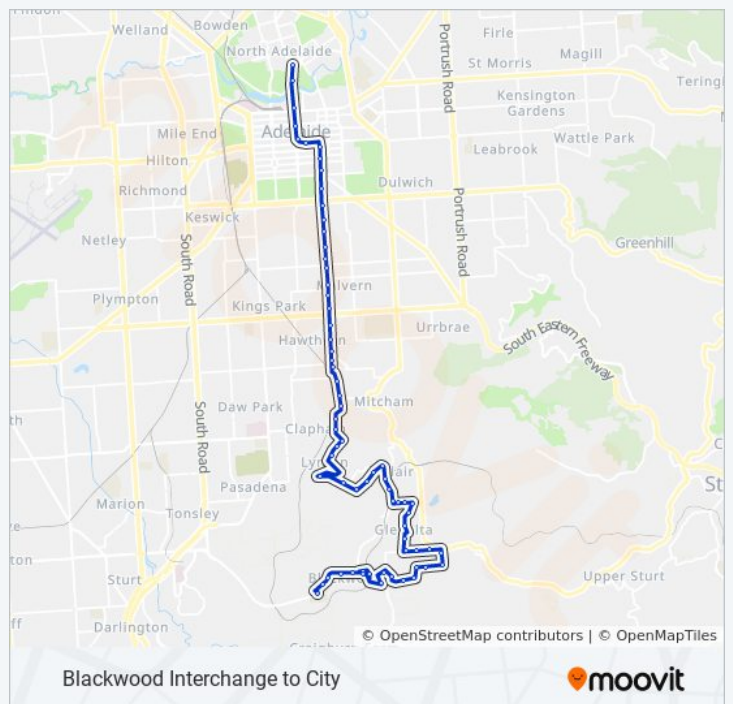

Direction: Blackwood High School

67 stops

[VIEW LINE SCHEDULE](#)

- Stop 2 King William Rd - South East side
- Stop 1 King William Rd - East side
- Stop A3 King William Rd - East side
- Stop D1 King William St - East side
- Stop F1 King William St - North East side
- Stop G1 Wakefield St - North side
- Stop G1 Pulteney St - East side
- Stop I1 Pulteney St - East side
- Stop K1 Pulteney St - East side
- Stop L1 Unley Rd - East side
- Stop 1 Unley Rd - East side
- Stop 2 Unley Rd - East side
- Stop 3 Unley Rd - East side
- Stop 4 Unley Rd - East side
- Stop 5 Unley Rd - East side
- Stop 6 Unley Rd - East side
- Stop 7 Unley Rd - East side
- Stop 8 Unley Rd - East side
- Stop 9 Unley Rd - East side
- Stop 10 Belair Rd - East side
- Stop 11 Belair Rd - East side
- Stop 12 Belair Rd - East side

196 bus Info

Direction: Blackwood High School

Stops: 67

Trip Duration: 67 min

Line Summary:

Blackwood Interchange to City

Stop 13 Belair Rd - East side

Stop 14 Belair Rd - East side

Stop 15 Belair Rd - East side

Stop 16 Belair Rd - East side

Stop 17 Belair Rd - East side

Stop 18 Belair Rd - East side

Stop 19 Belair Rd - East side

Stop 20 Belair Rd - East side

Stop 20A Belair Rd - South East side

Stop 20B Belair Rd - South East side

Stop 21 Belair Rd - North side

Stop 21A Kalyra Rd - North side

Stop 22 Gloucester Ave - North side

Stop 22A Gloucester Ave - North West side

Stop 22B Gloucester Ave - North West side