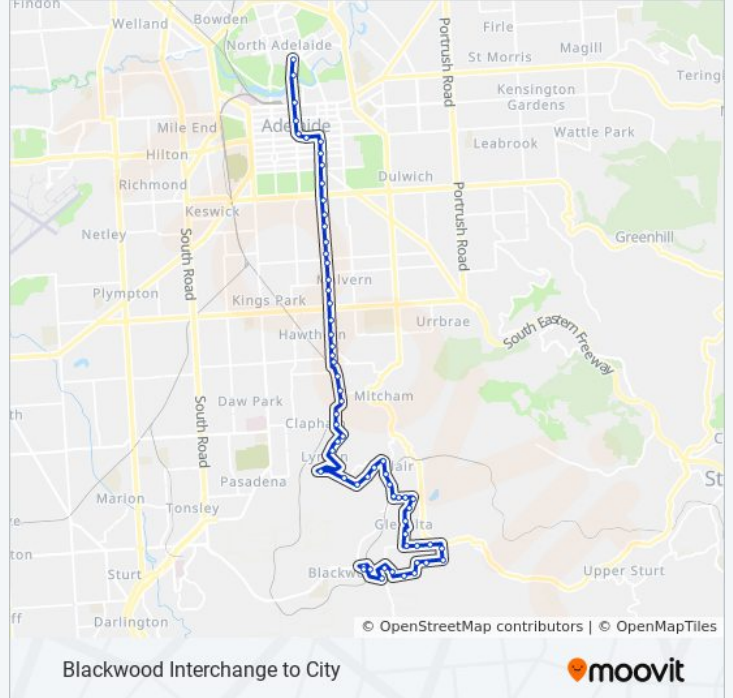

196 bus Info

Direction: Blackwood

Stops: 62

Trip Duration: 53 min

Line Summary:

- Stop 13 Belair Rd - East side
- Stop 14 Belair Rd - East side
- Stop 15 Belair Rd - East side
- Stop 16 Belair Rd - East side
- Stop 17 Belair Rd - East side
- Stop 18 Belair Rd - East side
- Stop 19 Belair Rd - East side
- Stop 20 Belair Rd - East side
- Stop 20A Belair Rd - South East side
- Stop 20B Belair Rd - South East side
- Stop 21 Belair Rd - North side
- Stop 21A Kalyra Rd - North side
- Stop 22 Gloucester Ave - North side
- Stop 22A Gloucester Ave - North West side
- Stop 22B Gloucester Ave - North West side
- Stop 23 Main Rd - North East side
- Stop 24 Main Rd - East side
- Stop 25 Main Rd - North East side
- Stop 26 Main Rd - East side
- Stop 27 Laffers Rd - North side
- Stop 27A Laffers Rd - North side
- Stop 29 Hollywood Way - East side
- Stop 30 Hollywood Way - South East side
- Stop 32 Sun Valley Dr - East side
- Stop 33 Rosella Ave - East side
- Stop 34 Hawthorndene Dr - North side
- Stop 35 Hawthorndene Dr - North side
- Stop 36 Hawthorndene Dr - North side
- Stop 37 Rankeys Hill Rd - East side
- Stop 38 Rankeys Hill Rd - North East side
- Stop 39 Suffolk Rd - South side
- Stop 40 Suffolk Rd - South side
- Stop 41 Gorse Ave - South West side

- Stop 42 Gorse Ave - South side
- Stop 43 Sycamore Cres - South West side
- Stop 44 Watahuna Ave - South East side
- Stop 45 Hewett Ave - East side
- Stop 33A Main Rd - South side
- Stop 31A Station Rd - North side
- Zone B Blackwood Interchange