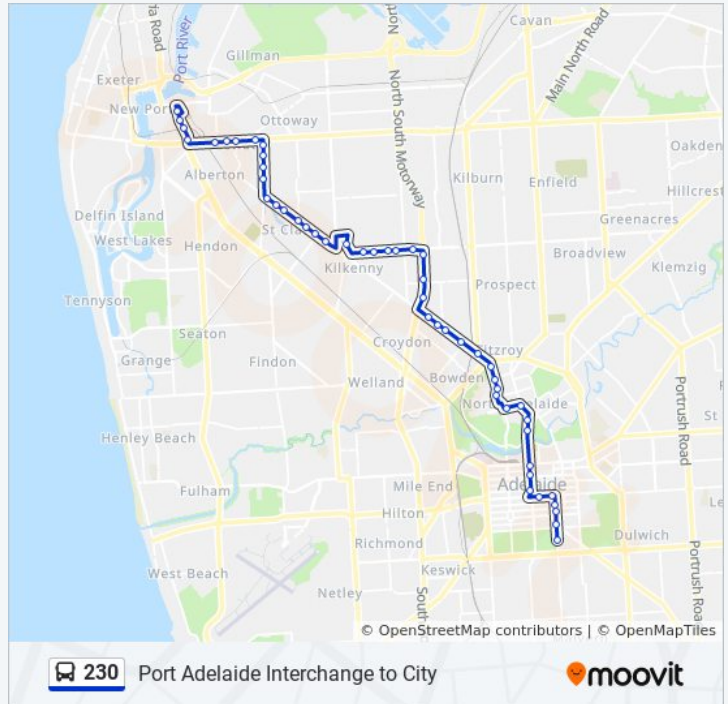

**Trip Duration:** 36 min

**Line Summary:**

- Stop 22 Regency Rd - North side
- Stop 21 Regency Rd - North side
- Stop 20 Regency Rd / Romney Ave - North side
- Stop 19 Regency Rd / Rickaby St - North side
- Stop 18 Days Rd - East side
- Stop 17A Days Rd - East side
- Stop 17 Days Rd - East side
- Stop 16A Days Rd - East side
- Stop 16 Torrens Rd - North side
- Stop 12 Torrens Rd - North side
- Stop 11 Torrens Rd - North side
- Stop 10 Torrens Rd - North side
- Stop 9 Torrens Rd - North side
- Stop 7A Torrens Rd - North East side
- Stop 7 Jeffcott Rd - East side
- Stop 6 Jeffcott St - East side
- Stop 5A Jeffcott St - East side
- Stop 5 Jeffcott St - East side
- Stop 4 Jeffcott St - East side
- Stop 3 Ward St - North side
- Stop 2 King William Rd - South East side
- Stop 1 King William Rd - East side
- Stop A3 King William Rd - East side
- Stop C3 King William St - East side
- Stop F1 King William St - North East side

**230** Port Adelaide Interchange to City

**Direction: Port Adelaide**

51 stops

[VIEW LINE SCHEDULE](#)

- Stop O1 Unley Rd - West side
- Stop P1 Pulteney St - West side
- Stop R1 Pulteney St - West side
- Stop S1 Pulteney St - West side

**230 bus Info**

**Direction:** Port Adelaide

**Stops:** 51

**Trip Duration:** 55 min

**Line Summary:**

Stop T1 Wakefield St - South side

Stop U1 Wakefield St - South side

Stop V1 King William St - West side

Stop X1 King William St - West side

Stop Y2 King William St - West side

Stop 1 King William Rd - West side

Stop 2 / Zone A King William Rd - North West side

Stop 3 O'Connell St - West side

Stop 4 Ward St - South side