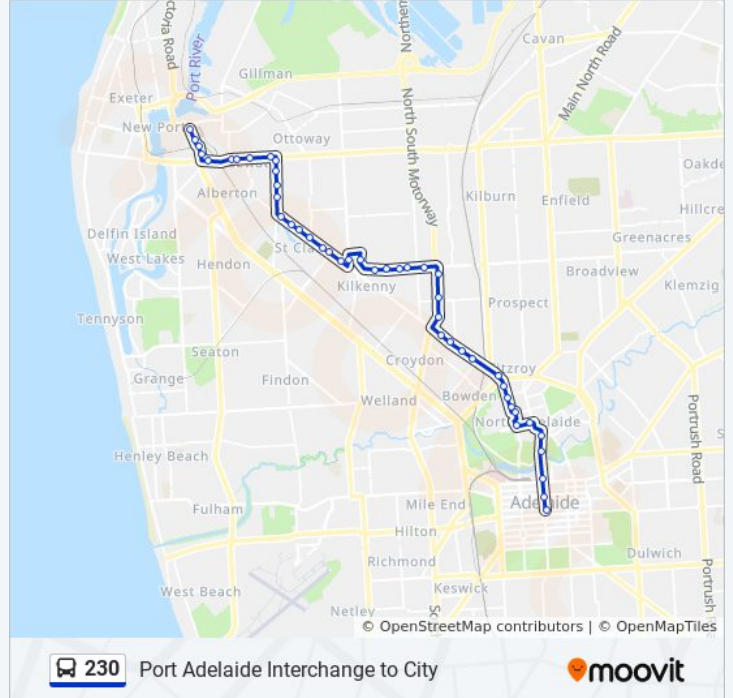

Stop 27 Torrens Rd - North East side

Stop 26 Torrens Rd - North side

Stop 25 Torrens Rd - North side

Stop 24A Hanson Rd - West side

Zone F Arndale Interchange

**230 bus Time Schedule**

City Route Timetable:

**Trip Duration:** 36 min

**Line Summary:**

- Stop 22 Regency Rd - North side
- Stop 21 Regency Rd - North side
- Stop 20 Regency Rd / Romney Ave - North side
- Stop 19 Regency Rd / Rickaby St - North side
- Stop 18 Days Rd - East side
- Stop 17A Days Rd - East side
- Stop 17 Days Rd - East side
- Stop 16A Days Rd - East side
- Stop 16 Torrens Rd - North side
- Stop 12 Torrens Rd - North side
- Stop 11 Torrens Rd - North side
- Stop 10 Torrens Rd - North side
- Stop 9 Torrens Rd - North side
- Stop 7A Torrens Rd - North East side
- Stop 7 Jeffcott Rd - East side
- Stop 6 Jeffcott St - East side
- Stop 5A Jeffcott St - East side
- Stop 5 Jeffcott St - East side
- Stop 4 Jeffcott St - East side
- Stop 3 Ward St - North side
- Stop 2 King William Rd - South East side
- Stop 1 King William Rd - East side
- Stop A3 King William Rd - East side
- Stop C3 King William St - East side
- Stop F1 King William St - North East side

**230** Port Adelaide Interchange to City

**Direction: Port Adelaide**

51 stops

[VIEW LINE SCHEDULE](#)

- Stop O1 Unley Rd - West side
- Stop P1 Pulteney St - West side
- Stop R1 Pulteney St - West side
- Stop S1 Pulteney St - West side

**230 bus Info**

**Direction:** Port Adelaide

**Stops:** 51

**Trip Duration:** 55 min

**Line Summary:**

Stop T1 Wakefield St - South side

Stop U1 Wakefield St - South side

Stop V1 King William St - West side