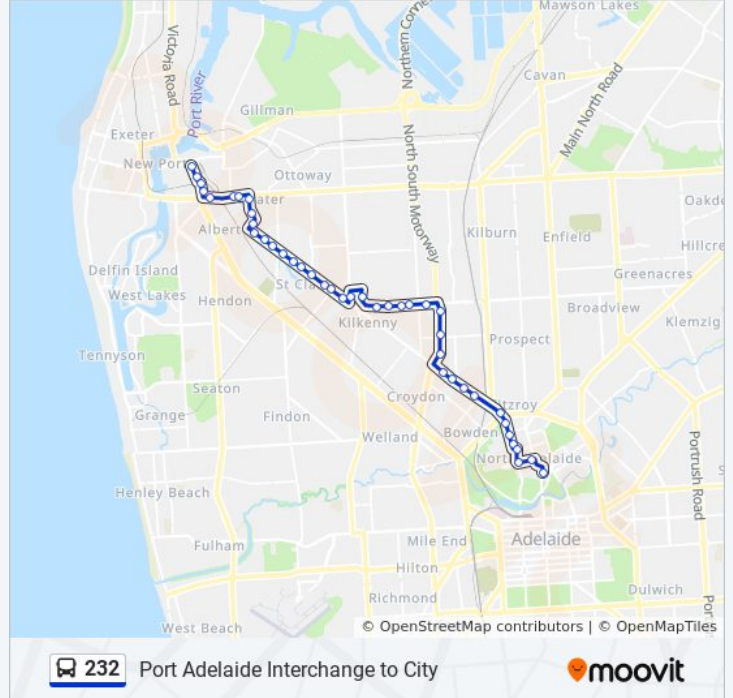

232 bus Info

Direction: City

Stops: 42

Trip Duration: 36 min

Line Summary:

- Stop 22 Regency Rd - North side
- Stop 21 Regency Rd - North side
- Stop 20 Regency Rd / Romney Ave - North side
- Stop 19 Regency Rd / Rickaby St - North side
- Stop 18 Regency Rd / Days Rd - North side
- Stop 17 South Rd - East side
- Stop 15 South Rd - East side
- Stop 13 South Rd - East side
- Stop 12 Torrens Rd - North side
- Stop 11 Torrens Rd - North side
- Stop 10 Torrens Rd - North side
- Stop 9 Torrens Rd - North side
- Stop 7A Torrens Rd - North East side
- Stop 7 Jeffcott Rd - East side
- Stop 6 Jeffcott St - East side
- Stop 5A Jeffcott St - East side
- Stop 5 Jeffcott St - East side
- Stop 4 Jeffcott St - East side
- Stop 3 Ward St - North side
- Stop 2 King William Rd - South East side

Direction: Port Adelaide

50 stops

[VIEW LINE SCHEDULE](#)

- Stop O1 Unley Rd - West side
- Stop P1 Pulteney St - West side
- Stop R1 Pulteney St - West side
- Stop S1 Pulteney St - West side
- Stop T1 Wakefield St - South side
- Stop U1 Wakefield St - South side
- Stop V1 King William St - West side
- Stop X1 King William St - West side
- Stop Y2 King William St - West side