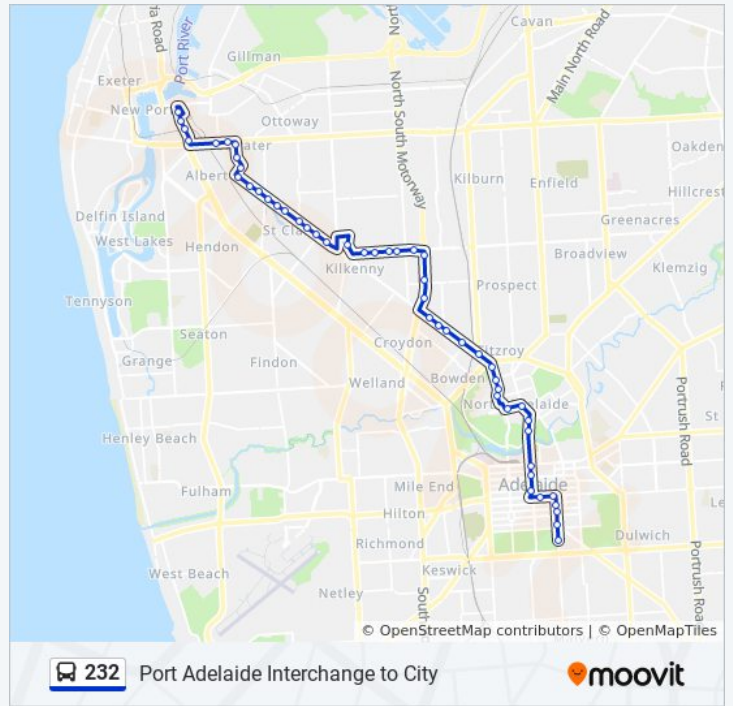

Direction: Port Adelaide

50 stops

[VIEW LINE SCHEDULE](#)

- Stop O1 Unley Rd - West side
- Stop P1 Pulteney St - West side
- Stop R1 Pulteney St - West side
- Stop S1 Pulteney St - West side
- Stop T1 Wakefield St - South side
- Stop U1 Wakefield St - South side
- Stop V1 King William St - West side
- Stop X1 King William St - West side
- Stop Y2 King William St - West side

232 bus Time Schedule

Port Adelaide Route Timetable:

Sunday	8:41 AM - 10:38 PM
Monday	6:37 AM - 10:45 PM
Tuesday	6:37 AM - 10:45 PM
Wednesday	6:37 AM - 10:45 PM
Thursday	6:37 AM - 10:45 PM
Friday	6:37 AM - 10:45 PM
Saturday	7:41 AM - 10:38 PM

232 bus Info

Direction: Port Adelaide

Stops: 50

Trip Duration: 55 min
Line Summary:

- Stop 1 King William Rd - West side
- Stop 2 / Zone A King William Rd - North West side
- Stop 3 O'Connell St - West side
- Stop 4 Ward St - South side
- Stop 5 Jeffcott St - West side
- Stop 5A Jeffcott St - West side
- Stop 6 Jeffcott St - West side
- Stop 7 Jeffcott Rd - West side
- Stop 8 Torrens Rd - South West side
- Stop 9 Torrens Rd - South side
- Stop 10 Torrens Rd - South side
- Stop 11 Torrens Rd - South side
- Stop 12 Torrens Rd - South side
- Stop 13 South Rd - West side
- Stop 15 South Rd - West side
- Stop 17 South Rd - West side
- Stop 18 Regency Rd / Days Rd - South side
- Stop 19 Regency Rd / Rickaby St - South side
- Stop 20 Regency Rd / Romney Ave - South side
- Stop 21 Regency Rd - South side
- Stop 22 Regency Rd - South side
- Zone C Arndale Interchange
- Stop 25 Torrens Rd - South West side
- Stop 26 Torrens Rd - South side
- Stop 27 Torrens Rd - South side
- Stop 28 Torrens Rd - South side
- Stop 29 Torrens Rd - South side
- Stop 30 Torrens Rd - South side
- Stop 31 Torrens Rd - South side
- Stop 31A Torrens Rd - South side
- Stop 32 Torrens Rd - South side
- Stop 33 Torrens Rd - South side