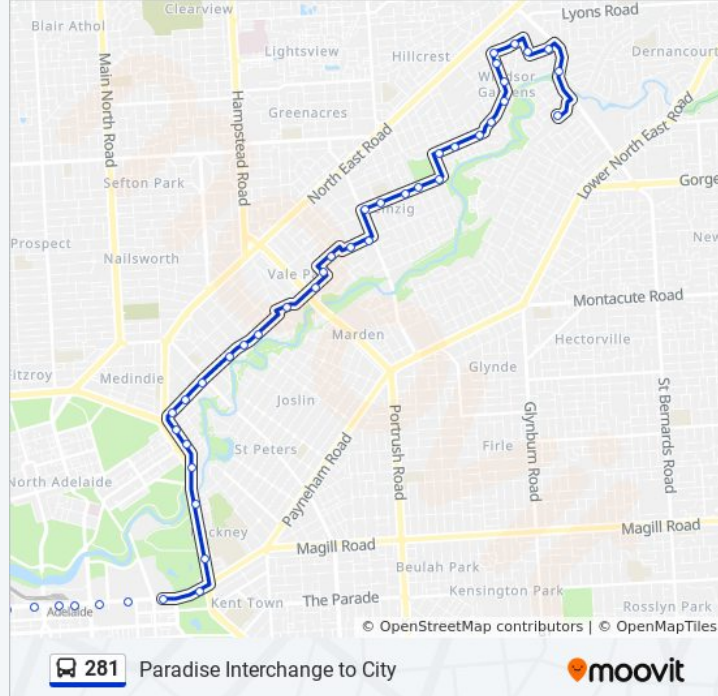

**281 bus Info**

**Direction:** City

**Stops:** 43

**Trip Duration:** 30 min

**Line Summary:**

Stop 14 Harris Rd - South East side

Stop 13 Vale St - South East side

Stop 12 Walkerville Tce - South East side

Stop 5 Park Rd - North East side

Stop 4 Park Rd - East side

Stop 3 Hackney Rd - East side

Stop 2 Hackney Rd - East side

Stop 1 Botanic Rd - South East side

Stop R1 North Tce - South side

Stop T1 North Tce - South side

Stop U1 North Tce - South side

Stop W1 North Tce - South side

Stop W2 North Tce - South side

Stop X1 North Tce - South side

Stop Y2 North Tce - South side

### 281 bus Info

**Direction:** Paradise

**Stops:** 42

**Trip Duration:** 40 min

**Line Summary:**

Stop 3 Hackney Rd - West side

Stop 4 Mann Rd - West side

Stop 5 Mann Rd - South West side