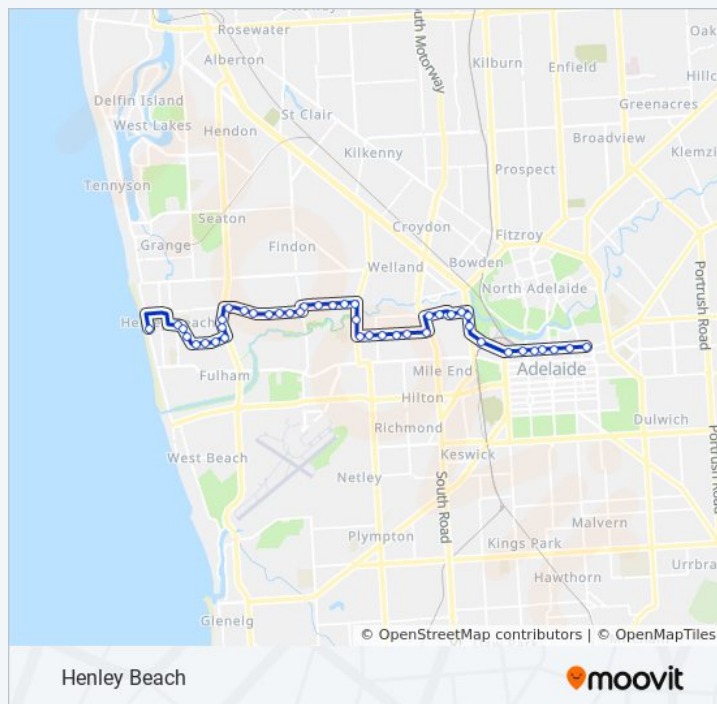

Stop 5B West Thebarton Rd - South side

Stop 6 Ashley St - South side

Stop 8 Ashley St - South side

Stop 9 Ashley St - South side

Stop 10 Ashley St - South side

Stop 11 Ashley St - South side

Stop 12 Ashley St - South side

Stop 20 Valetta Rd - South side

Stop 21 Valetta Rd - South side

Stop 22 Valetta Rd - South side

Stop 23 Valetta Rd - South side

Stop 24 Valetta Rd - South side

Stop 25 Valetta Rd - South side

Stop 21A Tapleys Hill Rd - East side

Stop 21B Tapleys Hill Rd - East side

Stop 21 Cheadle St - South East side

Stop 22 Cheadle St - South side

Stop 23 Cheadle St - South side

Stop 24 Cheadle St - South side

286 bus Info

Direction: Henley Beach

Stops: 46

Trip Duration: 45 min

Line Summary:

Stop 25 North St - South West side

Stop 26 North St - South West side

Stop 27 North St - South side

Stop 27A North St - South side

Stop 29C East Tce - East side