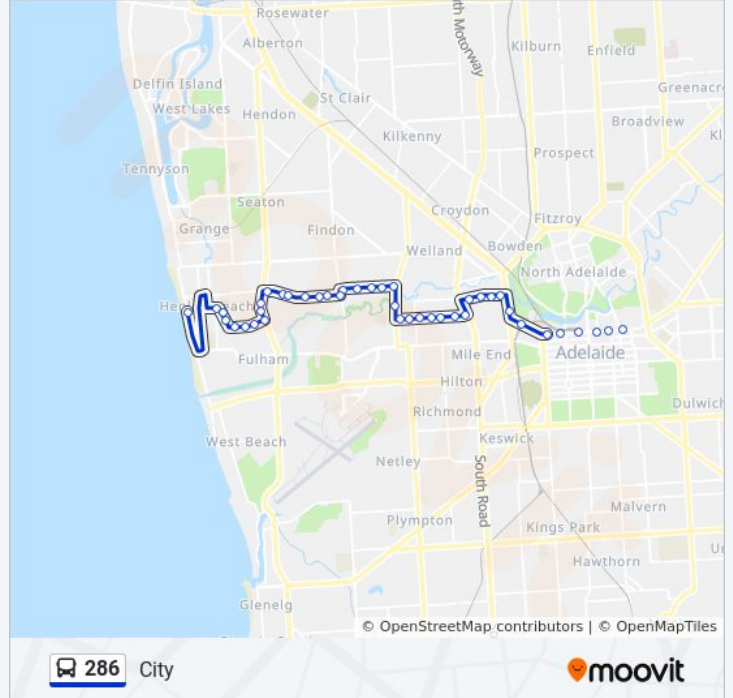

286 bus Info

Direction: City

Stops: 44

Trip Duration: 31 min

Line Summary:

- Stop 15 Hartley Rd - North side
- Stop 14 Hartley Rd - North side
- Stop 13 Holbrooks Rd - East side
- Stop 12 Ashley St - North side
- Stop 11 Ashley St - North side
- Stop 10 Ashley St - North side
- Stop 9 Ashley St - North side
- Stop 8 Ashley St - North side
- Stop 7 Ashley St - North side
- Stop 6 Ashley St - North side
- Stop 5B West Thebarton Rd - North side
- Stop 5A West Thebarton Rd - North side
- Stop 5 Phillips St - North side
- Stop 4 Phillips St - North side
- Stop 2 Port Rd - East side
- Stop 1 Port Rd - North side
- Stop B2 North Tce - North side
- Stop C1 North Tce - North side
- Stop D North Tce - North side
- Stop F1 North Tce - North side
- Stop G1 North Tce - North side
- Stop I1 North Tce - North side

Direction: Henley Beach

46 stops

[VIEW LINE SCHEDULE](#)

- Stop 1 Botanic Rd - South East side
- Stop R1 North Tce - South side
- Stop T1 North Tce - South side
- Stop U1 North Tce - South side
- Stop W1 North Tce - South side
- Stop W2 North Tce - South side
- Stop X1 North Tce - South side

Stop Y2 North Tce - South side

Stop 1 Port Rd - South side

Stop 2 Port Rd - West side

Stop 3 Port Rd - West side

Stop 4 Phillips St - South side

Stop 5 Phillips St - South side

Stop 5A West Thebarton Rd - South side

Stop 21B Tapleys Hill Rd - East side

Stop 21 Cheadle St - South East side

Stop 22 Cheadle St - South side

Stop 23 Cheadle St - South side

Stop 24 Cheadle St - South side

286 bus Info

Direction: Henley Beach