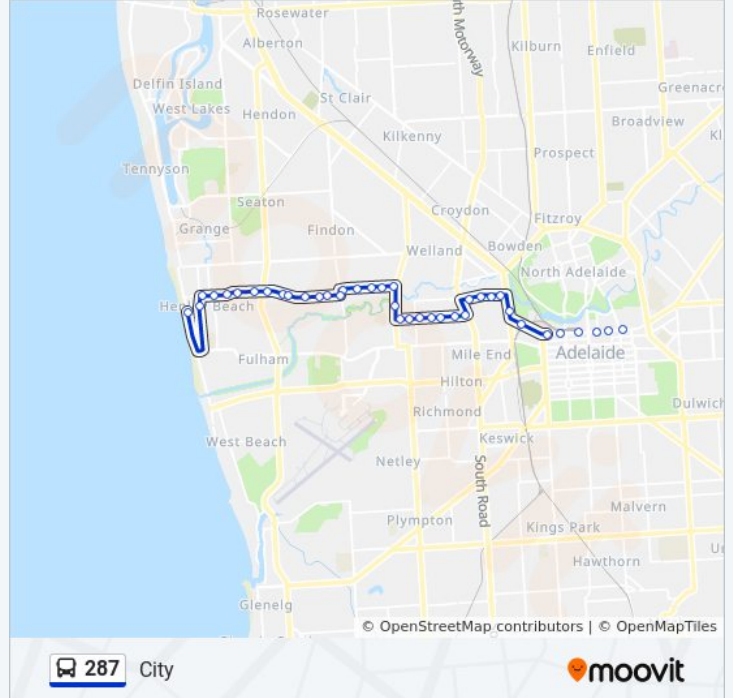

287 bus Info

Direction: City

Stops: 40

Trip Duration: 28 min

Line Summary:

- Stop 11 Ashley St - North side
- Stop 10 Ashley St - North side
- Stop 9 Ashley St - North side
- Stop 8 Ashley St - North side
- Stop 7 Ashley St - North side
- Stop 6 Ashley St - North side
- Stop 5B West Thebarton Rd - North side
- Stop 5A West Thebarton Rd - North side
- Stop 5 Phillips St - North side
- Stop 4 Phillips St - North side
- Stop 2 Port Rd - East side
- Stop 1 Port Rd - North side
- Stop B2 North Tce - North side
- Stop C1 North Tce - North side
- Stop D North Tce - North side
- Stop F1 North Tce - North side
- Stop G1 North Tce - North side
- Stop I1 North Tce - North side

Direction: Henley Beach

42 stops

[VIEW LINE SCHEDULE](#)

- Stop 1 Botanic Rd - South East side
- Stop R1 North Tce - South side
- Stop T1 North Tce - South side
- Stop U1 North Tce - South side
- Stop W1 North Tce - South side
- Stop W2 North Tce - South side
- Stop X1 North Tce - South side
- Stop Y2 North Tce - South side
- Stop 1 Port Rd - South side
- Stop 2 Port Rd - West side
- Stop 3 Port Rd - West side