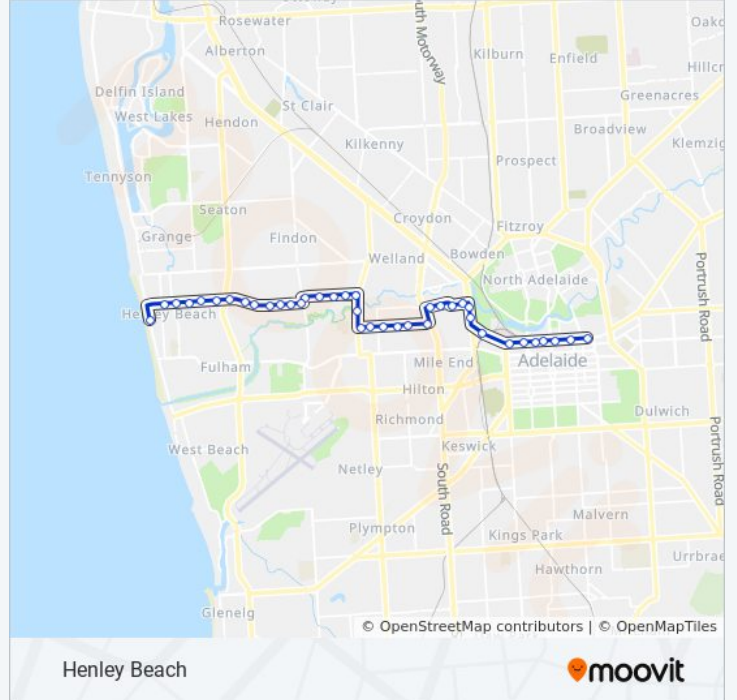

287 bus Info

Direction: City

Stops: 40

Trip Duration: 28 min

Line Summary:

- Stop 11 Ashley St - North side
- Stop 10 Ashley St - North side
- Stop 9 Ashley St - North side
- Stop 8 Ashley St - North side
- Stop 7 Ashley St - North side
- Stop 6 Ashley St - North side
- Stop 5B West Thebarton Rd - North side
- Stop 5A West Thebarton Rd - North side
- Stop 5 Phillips St - North side
- Stop 4 Phillips St - North side
- Stop 2 Port Rd - East side
- Stop 1 Port Rd - North side
- Stop B2 North Tce - North side
- Stop C1 North Tce - North side
- Stop D North Tce - North side
- Stop F1 North Tce - North side
- Stop G1 North Tce - North side
- Stop I1 North Tce - North side

287 bus Info

Direction: Henley Beach

Stops: 42

Trip Duration: 37 min

Line Summary:

- Stop 4 Phillips St - South side
- Stop 5 Phillips St - South side
- Stop 5A West Thebarton Rd - South side
- Stop 5B West Thebarton Rd - South side
- Stop 6 Ashley St - South side
- Stop 8 Ashley St - South side
- Stop 9 Ashley St - South side
- Stop 10 Ashley St - South side
- Stop 11 Ashley St - South side
- Stop 12 Ashley St - South side
- Stop 13 Holbrooks Rd - West side
- Stop 14 Hartley Rd - South side
- Stop 15 Hartley Rd - South side
- Stop 16 Hartley Rd - South side
- Stop 17 Hartley Rd - South side
- Stop 18 Hartley Rd - South East side
- Stop 19 Valetta Rd - South side
- Stop 20 Valetta Rd - South side
- Stop 21 Valetta Rd - South side
- Stop 22 Valetta Rd - South side
- Stop 23 Valetta Rd - South side
- Stop 24 Valetta Rd - South side
- Stop 25 Valetta Rd - South side
- Stop 26 Marlborough St - South side
- Stop 27 Marlborough St - South side
- Stop 28 Marlborough St - South side
- Stop 29 Marlborough St - South side
- Stop 29A Marlborough St - South side
- Stop 29B East Tce - East side
- Stop 29C East Tce - East side
- Stop 30 Military Rd / Main St - West side