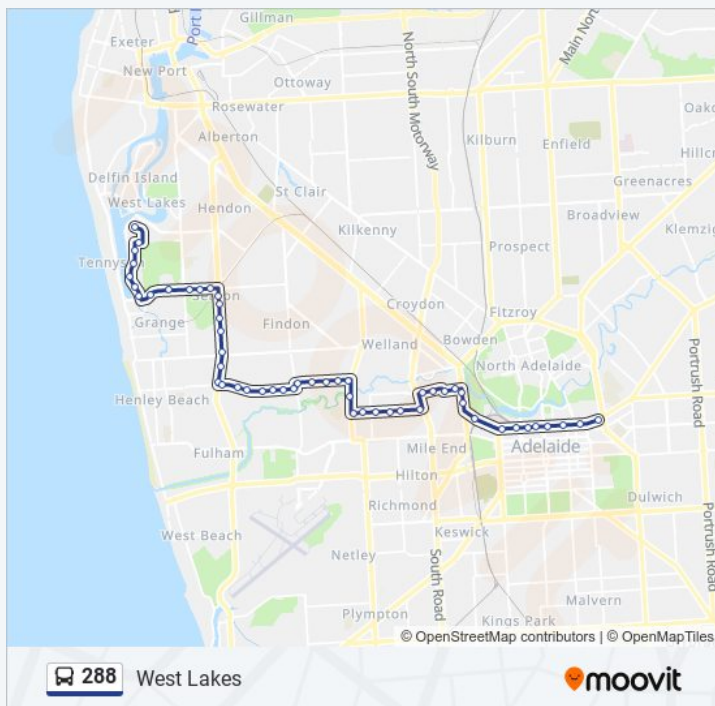

**Direction: City**

51 stops

[VIEW LINE SCHEDULE](#)

Zone C West Lakes Interchange - East side

Stop 32D Brebner Dr - South side

Stop 32C Sportsmans Dr - East side

Stop 32B Sportsmans Dr - East side

Stop 32A Sportsmans Dr - East side

Stop 5 Phillips St - South side

Stop 5A West Thebarton Rd - South side

Stop 5B West Thebarton Rd - South side

Stop 6 Ashley St - South side

Stop 8 Ashley St - South side

Stop 9 Ashley St - South side

Stop 10 Ashley St - South side

Stop 18 Hartley Rd - South East side

Stop 19 Valetta Rd - South side

Stop 20 Valetta Rd - South side

Stop 21 Valetta Rd - South side

Stop 22 Valetta Rd - South side

Stop 23 Valetta Rd - South side

Stop 24 Valetta Rd - South side

### 288 bus Info

**Direction:** West Lakes

**Stops:** 53

**Trip Duration:** 49 min

**Line Summary:**

Stop 25 Valetta Rd - South side

Stop 25A Tapleys Hill Rd - West side

Stop 25B Tapleys Hill Rd - West side