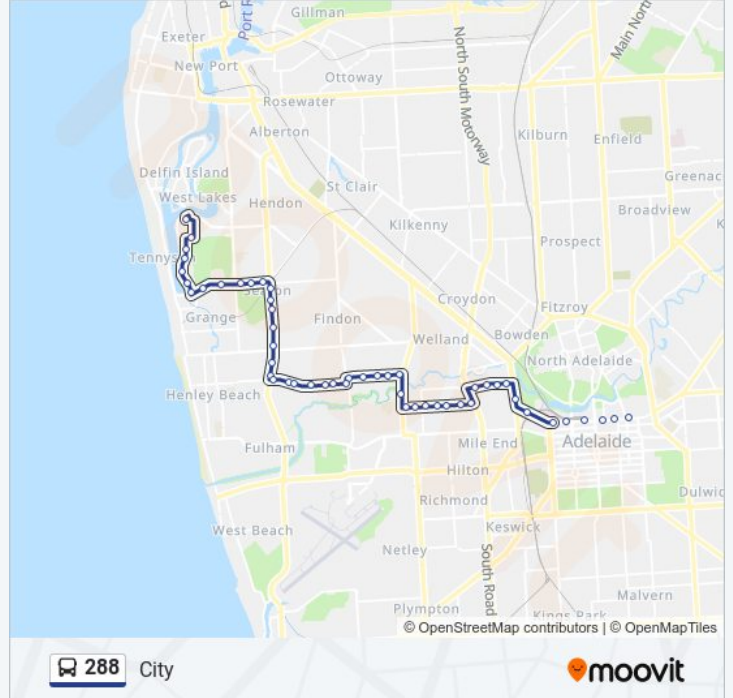

Stop 25A Tapleys Hill Rd - East side

Stop 25 Valetta Rd - North side

Stop 24 Valetta Rd - North side

Stop 23 Valetta Rd - North side

**288 bus Time Schedule**

City Route Timetable:

Sunday	Not Operational
Monday	06:10 - 17:44
Tuesday	06:10 - 17:44
Wednesday	06:10 - 17:44
Thursday	06:10 - 17:44
Friday	06:10 - 17:44
Saturday	Not Operational

**288 bus Info**

**Direction:** City

**Stops:** 51

**Trip Duration:** 45 min

**Line Summary:**

- Stop 22 Valetta Rd - North side
- Stop 21 Valetta Rd - North side
- Stop 20 Valetta Rd - North side
- Stop 19 Valetta Rd - North side
- Stop 18 Hartley Rd - North side
- Stop 17 Hartley Rd - North side
- Stop 16 Hartley Rd - North side
- Stop 15 Hartley Rd - North side
- Stop 14 Hartley Rd - North side
- Stop 13 Holbrooks Rd - East side
- Stop 12 Ashley St - North side
- Stop 11 Ashley St - North side
- Stop 10 Ashley St - North side
- Stop 9 Ashley St - North side
- Stop 8 Ashley St - North side
- Stop 7 Ashley St - North side
- Stop 6 Ashley St - North side
- Stop 5B West Thebarton Rd - North side
- Stop 5A West Thebarton Rd - North side
- Stop 5 Phillips St - North side
- Stop 4 Phillips St - North side
- Stop 2 Port Rd - East side
- Stop 1 Port Rd - North side
- Stop B2 North Tce - North side
- Stop C1 North Tce - North side
- Stop D North Tce - North side
- Stop F1 North Tce - North side
- Stop G1 North Tce - North side
- Stop I1 North Tce - North side

**Direction: West Lakes**

53 stops

[VIEW LINE SCHEDULE](#)

### 288 bus Info

**Direction:** West Lakes

**Stops:** 53

**Trip Duration:** 49 min

**Line Summary:**

Stop 25 Valetta Rd - South side

Stop 25A Tapleys Hill Rd - West side

Stop 25B Tapleys Hill Rd - West side