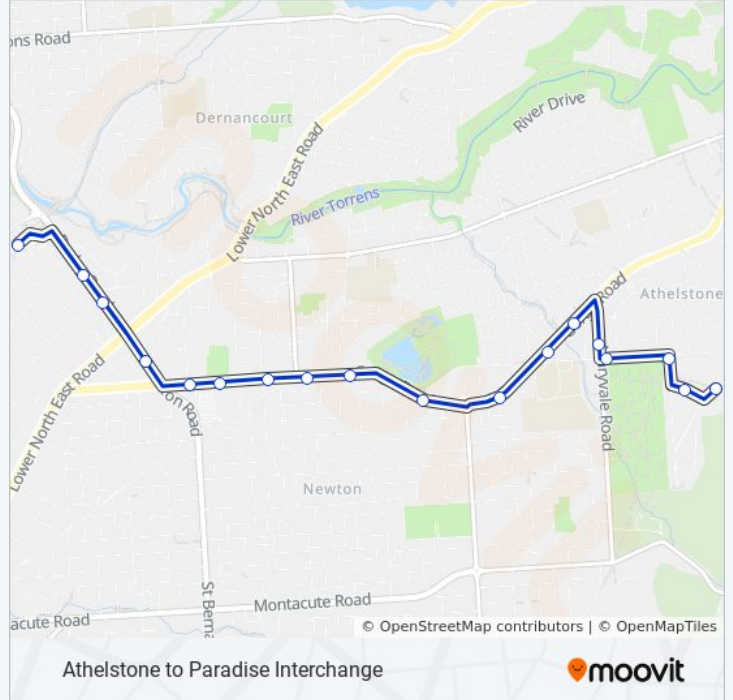

**579 bus Info**

**Direction:** Athelstone

**Stops:** 18

**Trip Duration:** 12 min

**Line Summary:**

**Direction: Paradise**

18 stops

[VIEW LINE SCHEDULE](#)

- Stop 36 Quondong Ave - East side
- Stop 35 Hakea Ave - South side
- Stop 34 Hakea Ave - West side
- Stop 33 Addison Ave - South side
- Stop 33M Maryvale Rd - West side
- Stop 32 Gorge Rd - South side
- Stop 31 Gorge Rd - South side
- Stop 30 Gorge Rd - South side
- Stop 29 Gorge Rd - South side
- Stop 28 Gorge Rd - South Side
- Stop 27 Gorge Rd - South side
- Stop 26A Gorge Rd - South side
- Stop 26 Gorge Rd - South side
- Stop 25 Gorge Rd - South side
- Stop 24A Darley Rd - West side
- Stop 25 Darley Rd - South West side
- Stop 25A Darley Rd - West side
- Zone B Paradise Interchange - South East side

**579 bus Time Schedule**

Paradise Route Timetable:

Sunday	Not Operational
Monday	6:43 AM - 8:43 AM
Tuesday	6:43 AM - 8:43 AM
Wednesday	6:43 AM - 8:43 AM
Thursday	6:43 AM - 8:43 AM
Friday	6:43 AM - 8:43 AM
Saturday	8:32 AM - 4:32 PM

**579 bus Info**

**Direction:** Paradise

**Stops:** 18

**Trip Duration:** 11 min

**Line Summary:**

579 bus time schedules and route maps are available in an offline PDF at [moovitapp.com](https://moovitapp.com). Use the [Moovit App](#) to see live bus times, train schedule or subway schedule, and step-by-step directions for all public transit in Adelaide.