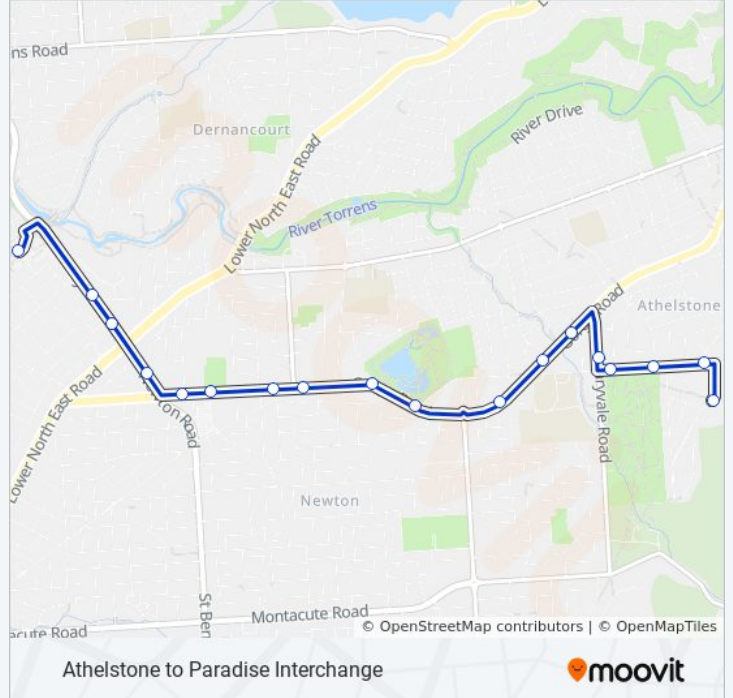

Stop 32 Gorge Rd - North West side

Stop 33M Maryvale Rd - East side

Stop 33 Addison Ave - North side

Stop 34 Addison Ave - North side

Stop 35 Addison Ave - North side

Stop 36 Quondong Ave - East side

**579 bus Time Schedule**

Athelstone Route Timetable:

Sunday	Not Operational
Monday	2:50 PM - 5:50 PM
Tuesday	2:50 PM - 5:50 PM
Wednesday	2:50 PM - 5:50 PM
Thursday	2:50 PM - 5:50 PM
Friday	2:50 PM - 5:50 PM
Saturday	10:19 AM - 5:19 PM

**579 bus Info**

**Direction:** Athelstone

**Stops:** 18

**Trip Duration:** 12 min

**Line Summary:**

**Direction: Paradise**

18 stops

[VIEW LINE SCHEDULE](#)

- Stop 36 Quondong Ave - East side
- Stop 35 Hakea Ave - South side
- Stop 34 Hakea Ave - West side
- Stop 33 Addison Ave - South side
- Stop 33M Maryvale Rd - West side
- Stop 32 Gorge Rd - South side
- Stop 31 Gorge Rd - South side
- Stop 30 Gorge Rd - South side
- Stop 29 Gorge Rd - South side
- Stop 28 Gorge Rd - South Side
- Stop 27 Gorge Rd - South side
- Stop 26A Gorge Rd - South side
- Stop 26 Gorge Rd - South side
- Stop 25 Gorge Rd - South side
- Stop 24A Darley Rd - West side
- Stop 25 Darley Rd - South West side
- Stop 25A Darley Rd - West side
- Zone B Paradise Interchange - South East side