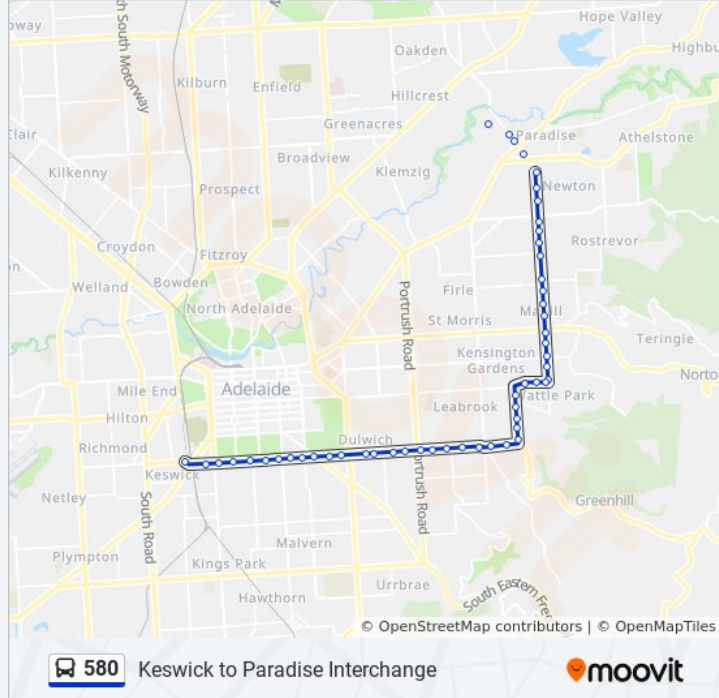

Stop 25A Darley Rd - East side

Stop 25 Darley Rd - North East side

Stop 24A Darley Rd - East side

Stop 24 Newton Rd - East side

Stop 23A Newton Rd - East side

Stop 23 Newton Rd - East side

Stop 22B St Bernards Rd - East side

Stop 5B Greenhill Rd - South side

Stop 5A Greenhill Rd - South side

Stop 5 Greenhill Rd - South side

Stop 4A Greenhill Rd - South side

Stop 4 Greenhill Rd - South side

Stop 3A Greenhill Rd - South side

Stop 3 Greenhill Rd - South side

Stop 2B Greenhill Rd - South side

Stop 2A Greenhill Rd - South side

Stop 2 Greenhill Rd - South side

Stop 1C Greenhill Rd - South side

Stop 1A Richmond Rd - South side

Direction: Paradise

51 stops

[VIEW LINE SCHEDULE](#)