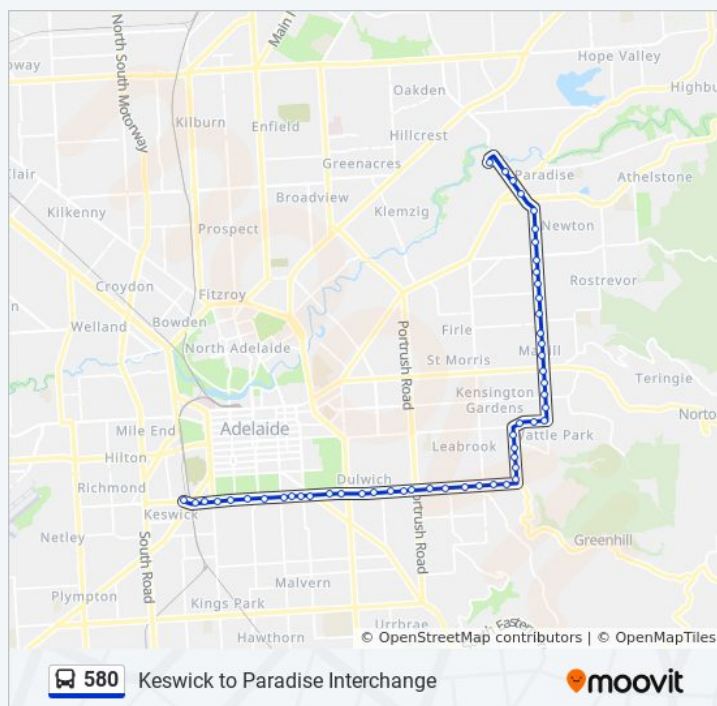

Stop 25A Darley Rd - East side

Stop 25 Darley Rd - North East side

Stop 24A Darley Rd - East side

Stop 24 Newton Rd - East side

Stop 23A Newton Rd - East side

Stop 23 Newton Rd - East side

Stop 22B St Bernards Rd - East side

Stop 17A Kensington Rd - North side

Stop 18A Penfold Rd - West side

| | |
|-----------|-------------------|
| Monday | 5:15 PM |
| Tuesday | 5:15 PM |
| Wednesday | 7:03 AM - 5:15 PM |
| Thursday | 7:03 AM - 5:15 PM |
| Friday | 7:03 AM - 5:15 PM |
| Saturday | Not Operational |

580 bus Info

Direction: Paradise

Stops: 51

Trip Duration: 44 min

Line Summary:

Stop 19A Penfold Rd - West side

Stop 19B Penfold Rd - West side

Stop 19C Penfold Rd - West side

Stop 22A St Bernards Rd - West side

Stop 22B St Bernards Rd - West side

Stop 23 Newton Rd - West side

Stop 23A Newton Rd - West side

Stop 24 Newton Rd - West side

Stop 24A Darley Rd - West side

Stop 25 Darley Rd - North East side