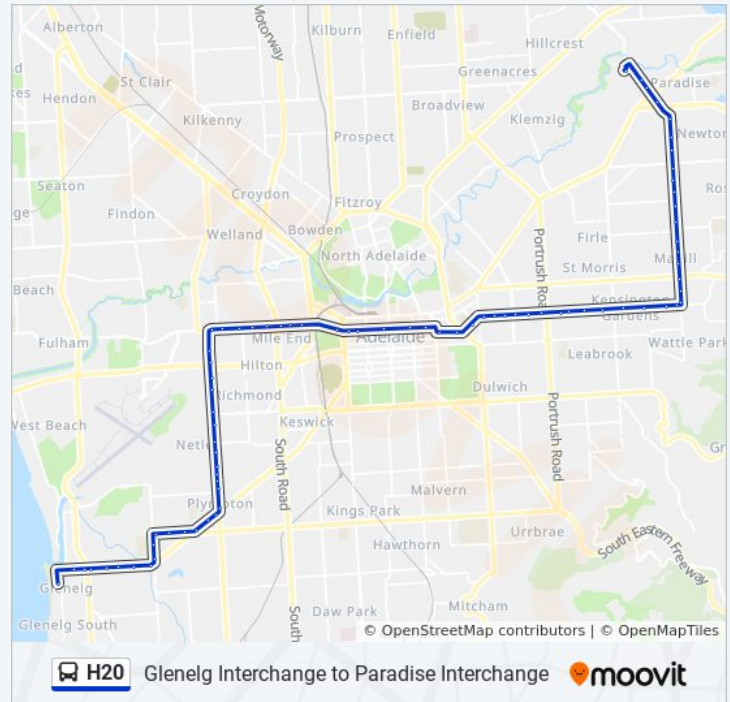

Saturday

7:01 AM - 9:54 PM

H20 bus Info

Direction: Paradise

Stops: 78

Trip Duration: 77 min

Line Summary:

Stop A1 Glover Ave - North side

Stop B1 Currie St - North side

Stop B2 Currie St - North side

Stop E1 Currie St - North side

Stop G3 Grenfell St - North side

Stop I1 Grenfell St - North side

Stop 1 Bartels Rd - North side

Stop 2 Bartels Rd - North side