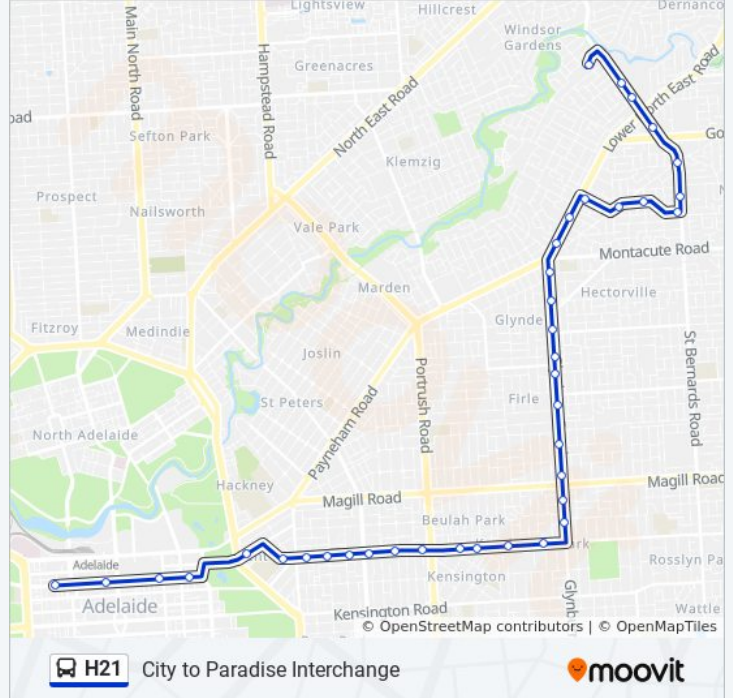

H21 bus Info

Direction: City

Stops: 37

Trip Duration: 47 min

Line Summary:

Stop 16 Glynburn Rd - East side

Stop 14 The Parade - South side

Stop 13 The Parade - South side

Stop 4 The Parade West - South side

Stop 3 Rundle St - South side

Stop R1 Grenfell St - South side

Stop T1 Grenfell St - South side

Stop V2 Currie St - South side

Stop W1 Currie St - South side

Direction: Paradise

38 stops

[VIEW LINE SCHEDULE](#)

Stop B2 Currie St - North side

Stop E1 Currie St - North side

Stop G3 Grenfell St - North side

Stop I1 Grenfell St - North side

Stop 3 Rundle St - North side

Stop 4 The Parade West - North side

H21 bus Info

Direction: Paradise

Stops: 38

Trip Duration: 47 min

Line Summary:

- Stop 12 The Parade - North side
- Stop 13 The Parade - North side
- Stop 14 The Parade - North side
- Stop 16 Glynburn Rd - West side
- Stop 16A Glynburn Rd - West side
- Stop 16B Glynburn Rd - West side
- Stop 16C Glynburn Rd - West side
- Stop 16D Glynburn Rd - West side
- Stop 16E Glynburn Rd - West side
- Stop 17 Glynburn Rd - West side
- Stop 18 Glynburn Rd - West side
- Stop 18A Glynburn Rd - West side
- Stop 18B Glynburn Rd - West side
- Stop 18 / 18C Lower North East Rd - North West side
- Stop 19 Lower North East Rd - North West side
- Stop 20 Heading Ave - North side
- Stop 21 Clairville Rd - North West side
- Stop 22 Reserve Rd - North West side
- Stop 23 Cresdee Rd - North side
- Stop 23A Newton Rd - West side
- Stop 24 Newton Rd - West side
- Stop 24A Darley Rd - West side
- Stop 25 Darley Rd - South West side
- Stop 25A Darley Rd - West side
- Zone G Paradise Interchange - North West side