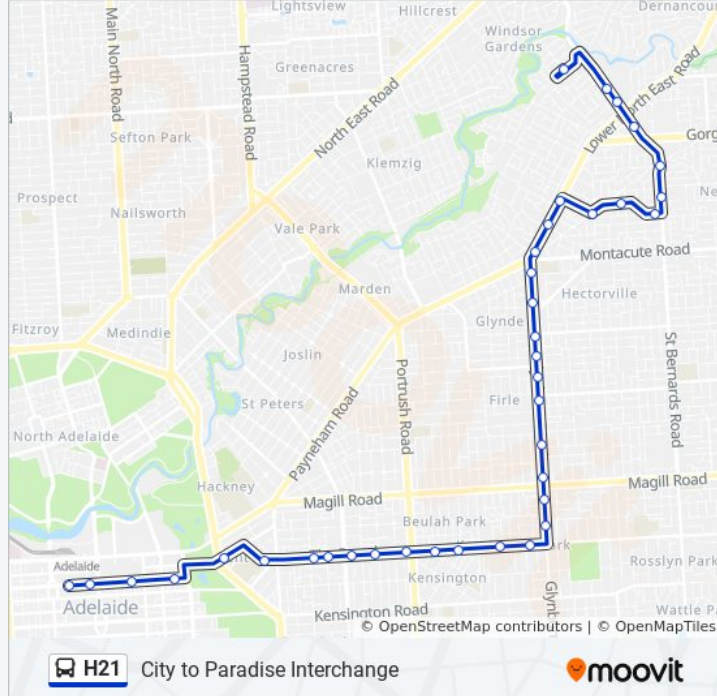

H21 bus Info

Direction: City

Stops: 37

Trip Duration: 47 min

Line Summary:

Stop 16 Glynburn Rd - East side

Stop 14 The Parade - South side

Stop 13 The Parade - South side

Stop 12 The Parade - South side

Stop 11 The Parade - South side

Stop 10 The Parade - South side

Stop 9 The Parade - South side

Stop 8 The Parade - South side

Stop 7 The Parade - South side

Stop 6 The Parade - South side

Stop 4 The Parade West - South side

Stop 3 Rundle St - South side

Stop R1 Grenfell St - South side

Stop T1 Grenfell St - South side

Stop V2 Currie St - South side

Stop W1 Currie St - South side

Direction: Paradise

38 stops

[VIEW LINE SCHEDULE](#)

Stop B2 Currie St - North side

Stop E1 Currie St - North side

Stop G3 Grenfell St - North side

Stop I1 Grenfell St - North side

Stop 3 Rundle St - North side

Stop 4 The Parade West - North side