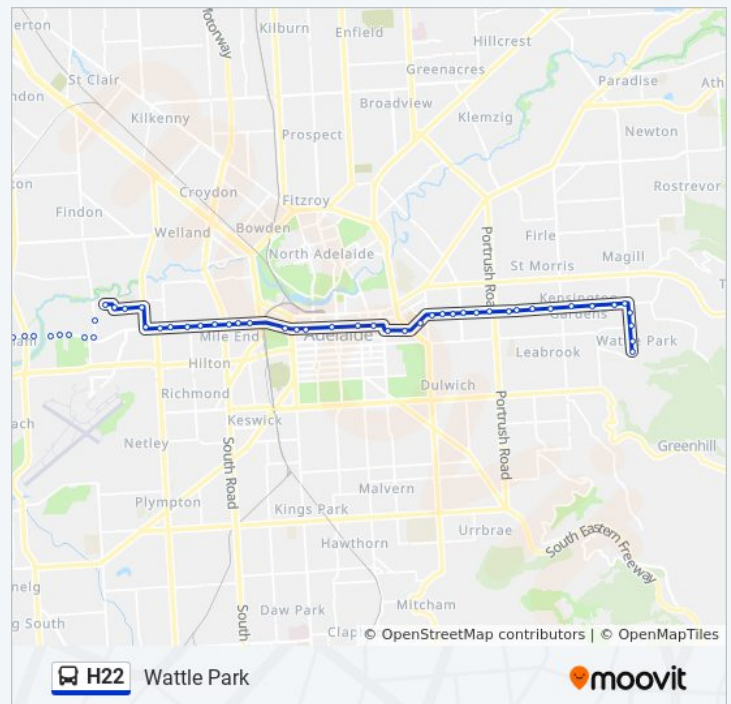

Stop 22A Burnley St - East side

Stop 22B Lexington Rd - South side

Stop 22C Lexington Rd - South side

Stop 22D Lexington Rd - South side

Stop 22E Military Rd - East side

Stop 23 Military Rd - East side

Direction: Wattle Park

57 stops

[VIEW LINE SCHEDULE](#)

- Stop 23 Military Rd - East side
- Stop 22E Military Rd - West side
- Stop 22D Lexington Rd - North side
- Stop 22C Lexington Rd - North side
- Stop 22B Lexington Rd - North side
- Stop 22A Lexington Rd - North side
- Stop 22 Henley Beach Rd - North side
- Stop 21 Henley Beach Rd - North side
- Stop 20 Henley Beach Rd - North side
- Stop 19 Henley Beach Rd - North side
- Stop 18 Henley Beach Rd - North side
- Stop 17 Henley Beach Rd - North side
- Stop 16 Henley Beach Rd - North side
- Stop 15 Henley Beach Rd - North side
- Stop 14 Henley Beach Rd - North side
- Stop 13A Rowells Rd - West side
- Stop 13 Rowells Rd - West side
- Stop 12 Pierson St - North side
- Stop 11 White Ave - East side
- Stop 10A Garden Tce - North side
- Stop 10 Garden Tce - North side
- Stop 9A Holbrooks Rd - East side
- Stop 8 Henley Beach Rd - North side
- Stop 7 Henley Beach Rd - North side
- Stop 6 Henley Beach Rd - North side
- Stop 5 Henley Beach Rd - North side
- Stop 4 Henley Beach Rd - North side
- Stop 3 Henley Beach Rd - North side

H22 bus Time Schedule

Wattle Park Route Timetable:

Sunday	8:23 AM - 11:20 PM
Monday	5:42 AM - 10:54 PM
Tuesday	5:42 AM - 10:54 PM
Wednesday	5:42 AM - 10:54 PM
Thursday	5:42 AM - 10:54 PM
Friday	5:42 AM - 10:54 PM
Saturday	7:28 AM - 11:20 PM

H22 bus Info

Direction: Wattle Park

Stops: 57

Trip Duration: 54 min

Line Summary:

Stop 2 Henley Beach Rd - North side

Stop 1 Henley Beach Rd - North side

Stop A1 Glover Ave - North side