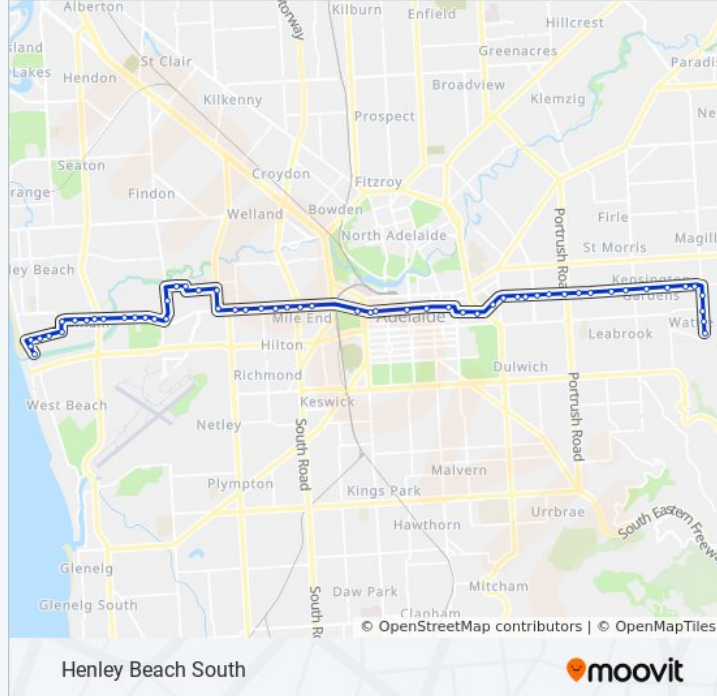

Stop 11 White Ave - West side

Stop 12 Pierson St - South side

Stop 13 Rowells Rd - East side

Stop 13A Rowells Rd - East side

Stop 14 Henley Beach Rd - South side

Stop 15 Henley Beach Rd - South side

Stop 16 Henley Beach Rd - South side

Stop 17 Henley Beach Rd - South side

Stop 18 Henley Beach Rd - South side

Stop 19 Henley Beach Rd - South side

Stop 20 Henley Beach Rd - South side

Stop 21 Henley Beach Rd - South side

Stop 22 Henley Beach Rd - South side

Stop 22A Burnley St - East side

Stop 22B Lexington Rd - South side

Stop 22C Lexington Rd - South side

Stop 22D Lexington Rd - South side

Stop 22E Military Rd - East side

Stop 23 Military Rd - East side

Direction: Wattle Park

H22 bus Info

Direction: Wattle Park

Stops: 57

Trip Duration: 54 min

Line Summary:

Stop 2 Henley Beach Rd - North side

Stop 1 Henley Beach Rd - North side

Stop A1 Glover Ave - North side