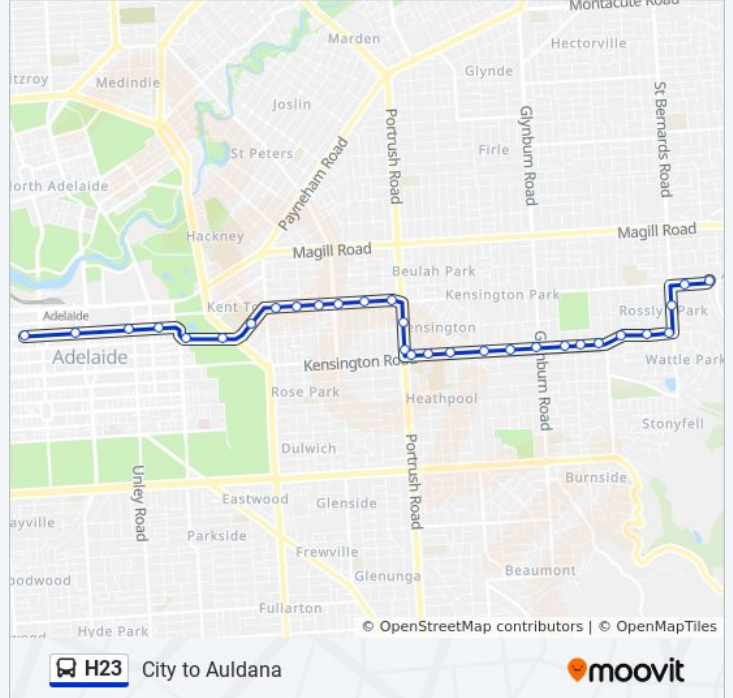

**Direction: Auldana**

30 stops

[VIEW LINE SCHEDULE](#)

- Stop B2 Currie St - North side
- Stop E1 Currie St - North side
- Stop G3 Grenfell St - North side
- Stop I1 Grenfell St - North side
- Stop 1 Bartels Rd - North side
- Stop 2 Bartels Rd - North side
- Stop 3 Flinders St - North West side
- Stop 5 The Parade - North side
- Stop 6 The Parade - North side
- Stop 7 The Parade - North side
- Stop 8 The Parade - North side
- Stop 9 The Parade - North West side
- Stop 10 The Parade - North side
- Stop 9 Portrush Rd / Phillips St - East side
- Stop 8 Portrush Rd - East side
- Stop 7 Kensington Rd - North side
- Stop 8 Kensington Rd - North side
- Stop 9 Kensington Rd - North side
- Stop 10 Kensington Rd - North side
- Stop 11 Kensington Rd - North side
- Stop 12 Kensington Rd - North side
- Stop 13 Kensington Rd - North side

**Stops:** 30

**Trip Duration:** 35 min

**Line Summary:**

- Stop 14 Kensington Rd - North side
- Stop 15 Kensington Rd - North side
- Stop 15A Kensington Rd - North West side
- Stop 16A Kensington Rd - North side
- Stop 17A Kensington Rd - North side
- Stop 18A Penfold Rd - West side
- Stop 19 The Parade - North side
- Stop 20 The Parade - North side

**Stops:** 32

**Trip Duration:** 32 min

**Line Summary:**

Stop 145 Portrush Rd - West side

Stop 10 The Parade - South side

Stop 9 The Parade - South side

Stop 8 The Parade - South side

Stop 7 The Parade - South side