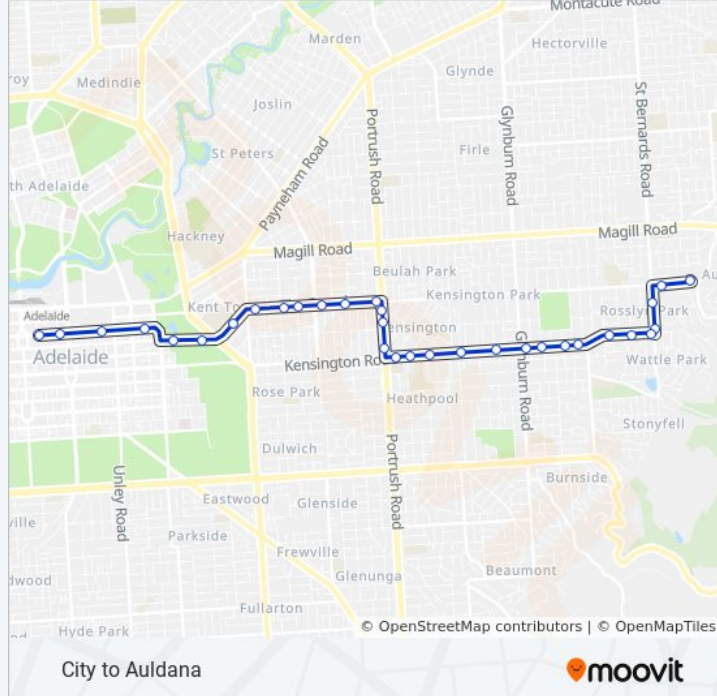

**Stops:** 30

**Trip Duration:** 35 min

**Line Summary:**

- Stop 14 Kensington Rd - North side
- Stop 15 Kensington Rd - North side
- Stop 15A Kensington Rd - North West side
- Stop 16A Kensington Rd - North side
- Stop 17A Kensington Rd - North side
- Stop 18A Penfold Rd - West side
- Stop 19 The Parade - North side
- Stop 20 The Parade - North side

**Stops:** 32

**Trip Duration:** 32 min

**Line Summary:**

Stop 145 Portrush Rd - West side

Stop 10 The Parade - South side

Stop 9 The Parade - South side

Stop 8 The Parade - South side

Stop 7 The Parade - South side

Stop 6 The Parade - South side

Stop 5 The Parade - South side

Stop 3 Flinders St - South East side

Stop 2 Bartels Rd - South side

Stop 1 Bartels Rd - South side

Stop R1 Grenfell St - South side

Stop T1 Grenfell St - South side

Stop V2 Currie St - South side

Stop W1 Currie St - South side

H23 bus time schedules and route maps are available in an offline PDF at [moovitapp.com](https://moovitapp.com). Use the [Moovit App](#) to see live bus times, train schedule or subway schedule, and step-by-step directions for all public transit in Adelaide.